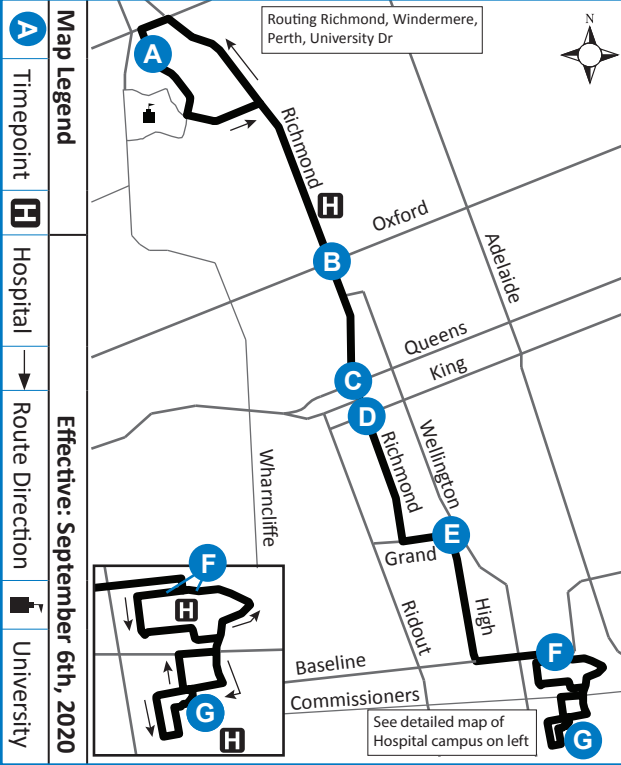

6

UNIVERSITY HOSPITAL - PARKWOOD INSTITUTE

6

UNIVERSITY HOSPITAL - PARKWOOD INSTITUTE

519-451-1347
www.londontransit.ca

519-451-1347
www.londontransit.ca

ROUTE 6 - MONDAY TO FRIDAY

SOUTHBOUND							NORTHBOUND						
University Hospital	Richmond at Oxford	Richmond at Queens	Richmond at King	High at Grand	Victoria Hospital Zone B	Parkwood Hospital	Parkwood Hospital	Victoria Hospital Zone E	High at Grand	Richmond at King	Richmond at Queens	Richmond at Oxford	University Hospital
A	B	C	D	E	F	G	G	F	E	D	C	B	A
LVS			LVS			ARR	LVS				LVS		ARR
-	-	-	-	-	-	5:44	5:44	5:48	5:55	6:00	6:02	6:07	6:13
-	-	-	-	-	-	6:10	6:10	6:14	6:21	6:26	6:30	6:35	6:41
6:15	6:23	6:27	6:30	6:36	6:41	6:48	6:50	6:54	7:02	7:08	7:10	7:15	7:24
-	-	-	-	-	-	7:14	7:15	7:19	7:27	7:33	7:35	7:40	7:49
6:50	7:00	7:04	7:05	7:10	7:15	7:23	7:35	7:39	7:47	7:53	7:55	8:00	8:09
7:25	7:35	7:39	7:40	7:45	7:50	7:58	8:00	8:04	8:12	8:18	8:20	8:25	8:34
7:50	8:00	8:04	8:05	8:10	8:15	8:23	8:25	8:29	8:37	8:43	8:45	8:50	8:59
8:15	8:25	8:29	8:30	8:35	8:40	8:48	8:50	8:54	9:01	9:08	9:10	9:16	9:24
8:40	8:50	8:54	8:55	9:00	9:05	9:13	9:20	9:24	9:31	9:38	9:40	9:46	9:54
9:09	9:19	9:23	9:25	9:30	9:35	9:43	9:50	9:54	10:01	10:08	10:10	10:16	10:24
9:34	9:44	9:48	9:50	9:55	10:00	10:08	10:15	10:19	10:26	10:33	10:35	10:41	10:49
10:04	10:14	10:18	10:20	10:25	10:30	10:38	10:45	10:49	10:56	11:03	11:05	11:11	11:19
10:34	10:44	10:48	10:50	10:55	11:00	11:08	11:15	11:19	11:26	11:33	11:35	11:41	11:49
10:59	11:09	11:13	11:15	11:20	11:25	11:33	11:45	11:49	11:56	12:03	12:05	12:11	12:19
11:29	11:39	11:43	11:45	11:50	11:55	12:03	12:10	12:14	12:21	12:28	12:30	12:36	12:44
11:56	12:08	12:13	12:15	12:20	12:25	12:33	12:40	12:44	12:51	12:58	1:00	1:06	1:14
12:26	12:38	12:43	12:45	12:50	12:55	1:03	1:10	1:14	1:21	1:28	1:30	1:36	1:44
12:56	1:08	1:13	1:15	1:20	1:25	1:33	1:41	1:45	1:52	1:58	2:00	2:06	2:16
1:21	1:33	1:38	1:40	1:45	1:50	1:58	2:11	2:15	2:22	2:28	2:30	2:36	2:46
1:53	2:03	2:08	2:10	2:15	2:21	2:29	2:36	2:40	2:47	2:53	2:55	3:01	3:11
2:23	2:33	2:38	2:40	2:45	2:51	2:59	3:06	3:10	3:17	3:23	3:25	3:31	3:41
2:53	3:03	3:08	3:10	3:15	3:21	3:29	3:31	3:35	3:42	3:48	3:50	3:56	4:06
3:23	3:33	3:38	3:40	3:45	3:51	3:59	4:00	4:04	4:11	4:17	4:20	4:28	4:38
3:51	4:03	4:08	4:10	4:15	4:21	4:29	4:30	4:34	4:41	4:47	4:50	4:58	5:08
4:16	4:28	4:33	4:35	4:40	4:46	4:54	5:00	5:04	5:11	5:17	5:20	5:28	5:38
4:46	4:58	5:03	5:05	5:10	5:16	5:24	5:30	5:34	5:41	5:47	5:50	5:58	6:08
5:16	5:28	5:33	5:35	5:40	5:45	5:51	5:57	6:00	6:07	6:13	6:15	6:20	6:28
5:47	5:59	6:04	6:05	6:10	6:15	6:21	6:22	6:25	6:32	6:38	6:40	6:45	6:53
6:12	6:24	6:29	6:30	6:35	6:40	6:46	6:47	6:50	6:57	7:03	7:05	7:10	7:18
6:37	6:49	6:54	6:55	7:00	7:05	7:11	7:12	7:15	7:22	7:28	7:30	7:35	7:43
7:02	7:14	7:19	7:20	7:25	7:30	7:36	7:37	7:40	7:47	7:53	7:55	8:00	8:08
7:27	7:39	7:44	7:45	7:50	7:55	8:01	8:02	8:05	8:12	8:18	8:20	8:25	8:33
7:48	8:00	8:05	8:06	8:11	8:16	8:22	8:26	8:29	8:36	8:42	8:44	8:49	8:57
8:13	8:25	8:30	8:31	8:36	8:41	8:47	8:48	8:51	8:57	9:02	9:04	9:09	9:16
8:45	8:55	8:59	9:00	9:05	9:10	9:16	9:23	9:26	9:32	9:37	9:39	9:44	9:51
8:58	9:08	9:13*	To Garage										
9:20	9:30	9:34	9:35	9:40	9:45	9:51	9:58	10:01	10:07	10:12	10:14	10:19	10:26
10:01	10:11	10:15	10:16	10:21	10:26	10:32	10:33	10:36	10:42	10:47	10:49	10:54	11:01
10:31	10:41	10:45	10:46	10:51	10:56	11:02	11:03	11:06	11:12	11:17	11:19	11:24	11:31
11:11	11:21	11:25	11:26	11:31	11:36	11:42	11:43	11:46	11:52	11:57	11:59	12:04	12:11
11:32	11:42	11:46	11:47	11:51	11:56	12:02*	To Garage						
12:11	12:20	12:24*	To Garage										