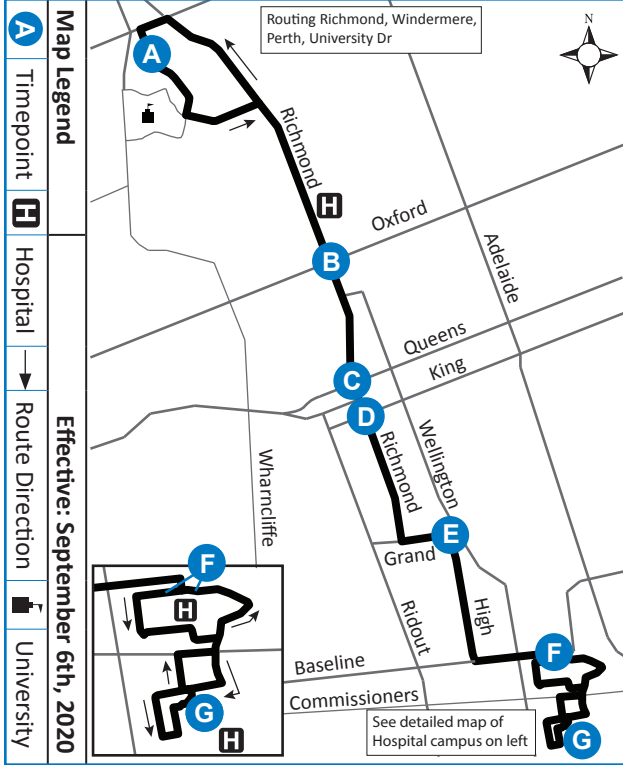

6

UNIVERSITY HOSPITAL - PARKWOOD INSTITUTE

6

UNIVERSITY HOSPITAL - PARKWOOD INSTITUTE

519-451-1347
www.londontransit.ca

519-451-1347
www.londontransit.ca

ROUTE 6 - MONDAY TO FRIDAY

SOUTHBOUND							NORTHBOUND						
University Hospital	Richmond at Oxford	Richmond at Queens	Richmond at King	High at Grand	Victoria Hospital Zone B	Parkwood Hospital	Parkwood Hospital	Victoria Hospital Zone E	High at Grand	Richmond at King	Richmond at Queens	Richmond at Oxford	University Hospital
A	B	C	D	E	F	G	G	F	E	D	C	B	A
LVS			LVS			ARR	LVS				LVS		ARR
-	-	-	-	-	-	5:44	5:44	5:48	5:55	6:00	6:02	6:07	6:13
-	-	-	-	-	-	6:10	6:10	6:14	6:21	6:26	6:30	6:35	6:41
6:15	6:23	6:27	6:30	6:36	6:41	6:48	6:50	6:54	7:02	7:08	7:10	7:15	7:24
-	-	-	-	-	-	7:14	7:15	7:19	7:27	7:33	7:35	7:40	7:49
6:50	7:00	7:04	7:05	7:10	7:15	7:23	7:35	7:39	7:47	7:53	7:55	8:00	8:09
7:25	7:35	7:39	7:40	7:45	7:50	7:58	8:00	8:04	8:12	8:18	8:20	8:25	8:34
7:50	8:00	8:04	8:05	8:10	8:15	8:23	8:25	8:29	8:37	8:43	8:45	8:50	8:59
8:15	8:25	8:29	8:30	8:35	8:40	8:48	8:50	8:54	9:01	9:08	9:10	9:16	9:24
8:40	8:50	8:54	8:55	9:00	9:05	9:13	9:20	9:24	9:31	9:38	9:40	9:46	9:54
9:09	9:19	9:23	9:25	9:30	9:35	9:43	9:50	9:54	10:01	10:08	10:10	10:16	10:24
9:34	9:44	9:48	9:50	9:55	10:00	10:08	10:15	10:19	10:26	10:33	10:35	10:41	10:49
10:04	10:14	10:18	10:20	10:25	10:30	10:38	10:45	10:49	10:56	11:03	11:05	11:11	11:19
10:34	10:44	10:48	10:50	10:55	11:00	11:08	11:15	11:19	11:26	11:33	11:35	11:41	11:49
10:59	11:09	11:13	11:15	11:20	11:25	11:33	11:45	11:49	11:56	12:03	12:05	12:11	12:19
11:29	11:39	11:43	11:45	11:50	11:55	12:03	12:10	12:14	12:21	12:28	12:30	12:36	12:44
11:56	12:08	12:13	12:15	12:20	12:25	12:33	12:40	12:44	12:51	12:58	1:00	1:06	1:14
12:26	12:38	12:43	12:45	12:50	12:55	1:03	1:10	1:14	1:21	1:28	1:30	1:36	1:44
12:56	1:08	1:13	1:15	1:20	1:25	1:33	1:41	1:45	1:52	1:58	2:00	2:06	2:16
1:21	1:33	1:38	1:40	1:45	1:50	1:58	2:11	2:15	2:22	2:28	2:30	2:36	2:46
1:53	2:03	2:08	2:10	2:15	2:21	2:29	2:36	2:40	2:47	2:53	2:55	3:01	3:11
2:23	2:33	2:38	2:40	2:45	2:51	2:59	3:06	3:10	3:17	3:23	3:25	3:31	3:41
2:53	3:03	3:08	3:10	3:15	3:21	3:29	3:31	3:35	3:42	3:48	3:50	3:56	4:06
3:23	3:33	3:38	3:40	3:45	3:51	3:59	4:00	4:04	4:11	4:17	4:20	4:28	4:38
3:51	4:03	4:08	4:10	4:15	4:21	4:29	4:30	4:34	4:41	4:47	4:50	4:58	5:08
4:16	4:28	4:33	4:35	4:40	4:46	4:54	5:00	5:04	5:11	5:17	5:20	5:28	5:38
4:46	4:58	5:03	5:05	5:10	5:16	5:24	5:30	5:34	5:41	5:47	5:50	5:58	6:08
5:16	5:28	5:33	5:35	5:40	5:45	5:51	5:57	6:00	6:07	6:13	6:15	6:20	6:28
5:47	5:59	6:04	6:05	6:10	6:15	6:21	6:22	6:25	6:32	6:38	6:40	6:45	6:53
6:12	6:24	6:29	6:30	6:35	6:40	6:46	6:47	6:50	6:57	7:03	7:05	7:10	7:18
6:37	6:49	6:54	6:55	7:00	7:05	7:11	7:12	7:15	7:22	7:28	7:30	7:35	7:43
7:02	7:14	7:19	7:20	7:25	7:30	7:36	7:37	7:40	7:47	7:53	7:55	8:00	8:08
7:27	7:39	7:44	7:45	7:50	7:55	8:01	8:02	8:05	8:12	8:18	8:20	8:25	8:33
7:48	8:00	8:05	8:06	8:11	8:16	8:22	8:26	8:29	8:36	8:42	8:44	8:49	8:57
8:13	8:25	8:30	8:31	8:36	8:41	8:47	8:48	8:51	8:57	9:02	9:04	9:09	9:16
8:45	8:55	8:59	9:00	9:05	9:10	9:16	9:23	9:26	9:32	9:37	9:39	9:44	9:51
8:58	9:08	9:13*	To Garage										
9:20	9:30	9:34	9:35	9:40	9:45	9:51	9:58	10:01	10:07	10:12	10:14	10:19	10:26
10:01	10:11	10:15	10:16	10:21	10:26	10:32	10:33	10:36	10:42	10:47	10:49	10:54	11:01
10:31	10:41	10:45	10:46	10:51	10:56	11:02	11:03	11:06	11:12	11:17	11:19	11:24	11:31
11:11	11:21	11:25	11:26	11:31	11:36	11:42	11:43	11:46	11:52	11:57	11:59	12:04	12:11
11:32	11:42	11:46	11:47	11:51	11:56	12:02*	To Garage						
12:11	12:20	12:24*	To Garage										