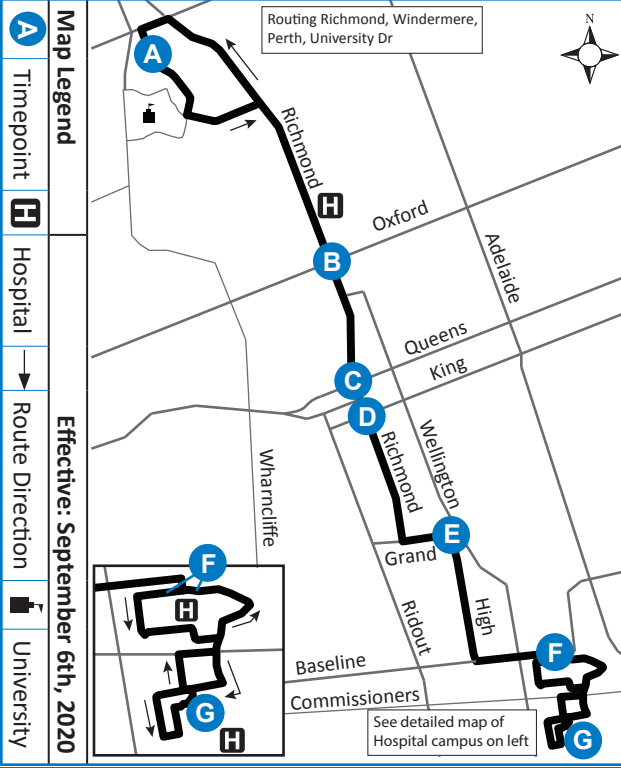

6

UNIVERSITY HOSPITAL - PARKWOOD INSTITUTE

6

UNIVERSITY HOSPITAL - PARKWOOD INSTITUTE

519-451-1347  
www.londontransit.ca

519-451-1347  
www.londontransit.ca

ROUTE 6 - MONDAY TO FRIDAY

SOUTHBOUND							NORTHBOUND						
University Hospital	Richmond at Oxford	Richmond at Queens	Richmond at King	High at Grand	Victoria Hospital Zone B	Parkwood Hospital	Parkwood Hospital	Victoria Hospital Zone E	High at Grand	Richmond at King	Richmond at Queens	Richmond at Oxford	University Hospital
A	B	C	D	E	F	G	G	F	E	D	C	B	A
LVS			LVS			ARR	LVS				LVS		ARR
-	-	-	-	-	-	5:44	5:44	5:48	5:55	6:00	6:02	6:07	6:13
-	-	-	-	-	-	6:10	6:10	6:14	6:21	6:26	6:30	6:35	6:41
6:15	6:23	6:27	6:30	6:36	6:41	6:48	6:50	6:54	7:02	7:08	7:10	7:15	7:24
-	-	-	-	-	-	7:14	7:15	7:19	7:27	7:33	7:35	7:40	7:49
6:50	7:00	7:04	7:05	7:10	7:15	7:23	7:35	7:39	7:47	7:53	7:55	8:00	8:09
7:25	7:35	7:39	7:40	7:45	7:50	7:58	8:00	8:04	8:12	8:18	8:20	8:25	8:34
7:50	8:00	8:04	8:05	8:10	8:15	8:23	8:25	8:29	8:37	8:43	8:45	8:50	8:59
8:15	8:25	8:29	8:30	8:35	8:40	8:48	8:50	8:54	9:01	9:08	9:10	9:16	9:24
8:40	8:50	8:54	8:55	9:00	9:05	9:13	9:20	9:24	9:31	9:38	9:40	9:46	9:54
9:09	9:19	9:23	9:25	9:30	9:35	9:43	9:50	9:54	10:01	10:08	10:10	10:16	10:24
9:34	9:44	9:48	9:50	9:55	10:00	10:08	10:15	10:19	10:26	10:33	10:35	10:41	10:49
10:04	10:14	10:18	10:20	10:25	10:30	10:38	10:45	10:49	10:56	11:03	11:05	11:11	11:19
10:34	10:44	10:48	10:50	10:55	11:00	11:08	11:15	11:19	11:26	11:33	11:35	11:41	11:49
10:59	11:09	11:13	11:15	11:20	11:25	11:33	11:45	11:49	11:56	12:03	12:05	12:11	12:19
11:29	11:39	11:43	11:45	11:50	11:55	12:03	12:10	12:14	12:21	12:28	12:30	12:36	12:44
11:56	12:08	12:13	12:15	12:20	12:25	12:33	12:40	12:44	12:51	12:58	1:00	1:06	1:14
12:26	12:38	12:43	12:45	12:50	12:55	1:03	1:10	1:14	1:21	1:28	1:30	1:36	1:44
12:56	1:08	1:13	1:15	1:20	1:25	1:33	1:41	1:45	1:52	1:58	2:00	2:06	2:16
1:21	1:33	1:38	1:40	1:45	1:50	1:58	2:11	2:15	2:22	2:28	2:30	2:36	2:46
1:53	2:03	2:08	2:10	2:15	2:21	2:29	2:36	2:40	2:47	2:53	2:55	3:01	3:11
2:23	2:33	2:38	2:40	2:45	2:51	2:59	3:06	3:10	3:17	3:23	3:25	3:31	3:41
2:53	3:03	3:08	3:10	3:15	3:21	3:29	3:31	3:35	3:42	3:48	3:50	3:56	4:06
3:23	3:33	3:38	3:40	3:45	3:51	3:59	4:00	4:04	4:11	4:17	4:20	4:28	4:38
3:51	4:03	4:08	4:10	4:15	4:21	4:29	4:30	4:34	4:41	4:47	4:50	4:58	5:08
4:16	4:28	4:33	4:35	4:40	4:46	4:54	5:00	5:04	5:11	5:17	5:20	5:28	5:38
4:46	4:58	5:03	5:05	5:10	5:16	5:24	5:30	5:34	5:41	5:47	5:50	5:58	6:08
5:16	5:28	5:33	5:35	5:40	5:45	5:51	5:57	6:00	6:07	6:13	6:15	6:20	6:28
5:47	5:59	6:04	6:05	6:10	6:15	6:21	6:22	6:25	6:32	6:38	6:40	6:45	6:53
6:12	6:24	6:29	6:30	6:35	6:40	6:46	6:47	6:50	6:57	7:03	7:05	7:10	7:18
6:37	6:49	6:54	6:55	7:00	7:05	7:11	7:12	7:15	7:22	7:28	7:30	7:35	7:43
7:02	7:14	7:19	7:20	7:25	7:30	7:36	7:37	7:40	7:47	7:53	7:55	8:00	8:08
7:27	7:39	7:44	7:45	7:50	7:55	8:01	8:02	8:05	8:12	8:18	8:20	8:25	8:33
7:48	8:00	8:05	8:06	8:11	8:16	8:22	8:26	8:29	8:36	8:42	8:44	8:49	8:57
8:13	8:25	8:30	8:31	8:36	8:41	8:47	8:48	8:51	8:57	9:02	9:04	9:09	9:16
8:45	8:55	8:59	9:00	9:05	9:10	9:16	9:23	9:26	9:32	9:37	9:39	9:44	9:51
8:58	9:08	9:13*	To Garage										
9:20	9:30	9:34	9:35	9:40	9:45	9:51	9:58	10:01	10:07	10:12	10:14	10:19	10:26
10:01	10:11	10:15	10:16	10:21	10:26	10:32	10:33	10:36	10:42	10:47	10:49	10:54	11:01
10:31	10:41	10:45	10:46	10:51	10:56	11:02	11:03	11:06	11:12	11:17	11:19	11:24	11:31
11:11	11:21	11:25	11:26	11:31	11:36	11:42	11:43	11:46	11:52	11:57	11:59	12:04	12:11
11:32	11:42	11:46	11:47	11:51	11:56	12:02*	To Garage						
12:11	12:20	12:24*	To Garage										