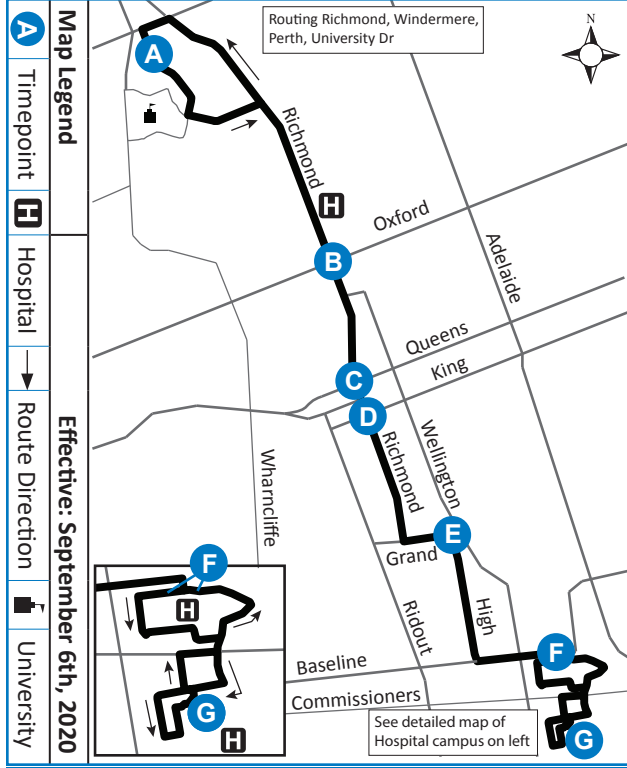

6

UNIVERSITY HOSPITAL - PARKWOOD INSTITUTE

6

UNIVERSITY HOSPITAL - PARKWOOD INSTITUTE

519-451-1347  
www.londontransit.ca

519-451-1347  
www.londontransit.ca

ROUTE 6 - MONDAY TO FRIDAY

SOUTHBOUND							NORTHBOUND						
University Hospital	Richmond at Oxford	Richmond at Queens	Richmond at King	High at Grand	Victoria Hospital Zone B	Parkwood Hospital	Parkwood Hospital	Victoria Hospital Zone E	High at Grand	Richmond at King	Richmond at Queens	Richmond at Oxford	University Hospital
A	B	C	D	E	F	G	G	F	E	D	C	B	A
LVS			LVS			ARR	LVS				LVS		ARR
-	-	-	-	-	-	5:44	5:44	5:48	5:55	6:00	6:02	6:07	6:13
-	-	-	-	-	-	6:10	6:10	6:14	6:21	6:26	6:30	6:35	6:41
6:15	6:23	6:27	6:30	6:36	6:41	6:48	6:50	6:54	7:02	7:08	7:10	7:15	7:24
-	-	-	-	-	-	7:14	7:15	7:19	7:27	7:33	7:35	7:40	7:49
6:50	7:00	7:04	7:05	7:10	7:15	7:23	7:35	7:39	7:47	7:53	7:55	8:00	8:09
7:25	7:35	7:39	7:40	7:45	7:50	7:58	8:00	8:04	8:12	8:18	8:20	8:25	8:34
7:50	8:00	8:04	8:05	8:10	8:15	8:23	8:25	8:29	8:37	8:43	8:45	8:50	8:59
8:15	8:25	8:29	8:30	8:35	8:40	8:48	8:50	8:54	9:01	9:08	9:10	9:16	9:24
8:40	8:50	8:54	8:55	9:00	9:05	9:13	9:20	9:24	9:31	9:38	9:40	9:46	9:54
9:09	9:19	9:23	9:25	9:30	9:35	9:43	9:50	9:54	10:01	10:08	10:10	10:16	10:24
9:34	9:44	9:48	9:50	9:55	10:00	10:08	10:15	10:19	10:26	10:33	10:35	10:41	10:49
10:04	10:14	10:18	10:20	10:25	10:30	10:38	10:45	10:49	10:56	11:03	11:05	11:11	11:19
10:34	10:44	10:48	10:50	10:55	11:00	11:08	11:15	11:19	11:26	11:33	11:35	11:41	11:49
10:59	11:09	11:13	11:15	11:20	11:25	11:33	11:45	11:49	11:56	12:03	12:05	12:11	12:19
11:29	11:39	11:43	11:45	11:50	11:55	12:03	12:10	12:14	12:21	12:28	12:30	12:36	12:44
11:56	12:08	12:13	12:15	12:20	12:25	12:33	12:40	12:44	12:51	12:58	1:00	1:06	1:14
12:26	12:38	12:43	12:45	12:50	12:55	1:03	1:10	1:14	1:21	1:28	1:30	1:36	1:44
12:56	1:08	1:13	1:15	1:20	1:25	1:33	1:41	1:45	1:52	1:58	2:00	2:06	2:16
1:21	1:33	1:38	1:40	1:45	1:50	1:58	2:11	2:15	2:22	2:28	2:30	2:36	2:46
1:53	2:03	2:08	2:10	2:15	2:21	2:29	2:36	2:40	2:47	2:53	2:55	3:01	3:11
2:23	2:33	2:38	2:40	2:45	2:51	2:59	3:06	3:10	3:17	3:23	3:25	3:31	3:41
2:53	3:03	3:08	3:10	3:15	3:21	3:29	3:31	3:35	3:42	3:48	3:50	3:56	4:06
3:23	3:33	3:38	3:40	3:45	3:51	3:59	4:00	4:04	4:11	4:17	4:20	4:28	4:38
3:51	4:03	4:08	4:10	4:15	4:21	4:29	4:30	4:34	4:41	4:47	4:50	4:58	5:08
4:16	4:28	4:33	4:35	4:40	4:46	4:54	5:00	5:04	5:11	5:17	5:20	5:28	5:38
4:46	4:58	5:03	5:05	5:10	5:16	5:24	5:30	5:34	5:41	5:47	5:50	5:58	6:08
5:16	5:28	5:33	5:35	5:40	5:45	5:51	5:57	6:00	6:07	6:13	6:15	6:20	6:28
5:47	5:59	6:04	6:05	6:10	6:15	6:21	6:22	6:25	6:32	6:38	6:40	6:45	6:53
6:12	6:24	6:29	6:30	6:35	6:40	6:46	6:47	6:50	6:57	7:03	7:05	7:10	7:18
6:37	6:49	6:54	6:55	7:00	7:05	7:11	7:12	7:15	7:22	7:28	7:30	7:35	7:43
7:02	7:14	7:19	7:20	7:25	7:30	7:36	7:37	7:40	7:47	7:53	7:55	8:00	8:08
7:27	7:39	7:44	7:45	7:50	7:55	8:01	8:02	8:05	8:12	8:18	8:20	8:25	8:33
7:48	8:00	8:05	8:06	8:11	8:16	8:22	8:26	8:29	8:36	8:42	8:44	8:49	8:57
8:13	8:25	8:30	8:31	8:36	8:41	8:47	8:48	8:51	8:57	9:02	9:04	9:09	9:16
8:45	8:55	8:59	9:00	9:05	9:10	9:16	9:23	9:26	9:32	9:37	9:39	9:44	9:51
8:58	9:08	9:13*	To Garage										
9:20	9:30	9:34	9:35	9:40	9:45	9:51	9:58	10:01	10:07	10:12	10:14	10:19	10:26
10:01	10:11	10:15	10:16	10:21	10:26	10:32	10:33	10:36	10:42	10:47	10:49	10:54	11:01
10:31	10:41	10:45	10:46	10:51	10:56	11:02	11:03	11:06	11:12	11:17	11:19	11:24	11:31
11:11	11:21	11:25	11:26	11:31	11:36	11:42	11:43	11:46	11:52	11:57	11:59	12:04	12:11
11:32	11:42	11:46	11:47	11:51	11:56	12:02*	To Garage						
12:11	12:20	12:24*	To Garage										