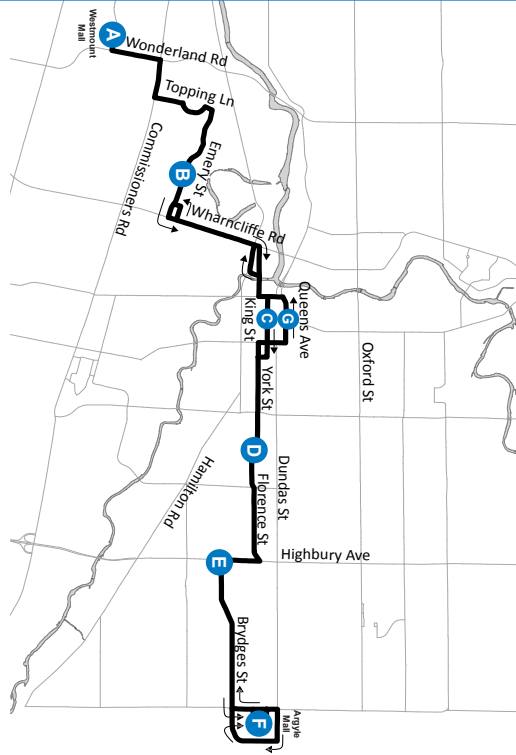

# 7 WESTMOUNT MALL - ARGYLE MALL

- Map Legend**
- A** Timepoint
- H** Hospital
- Effective: September 6th, 2020**
- Route Direction
- University

519-451-1347  
www.londontransit.ca