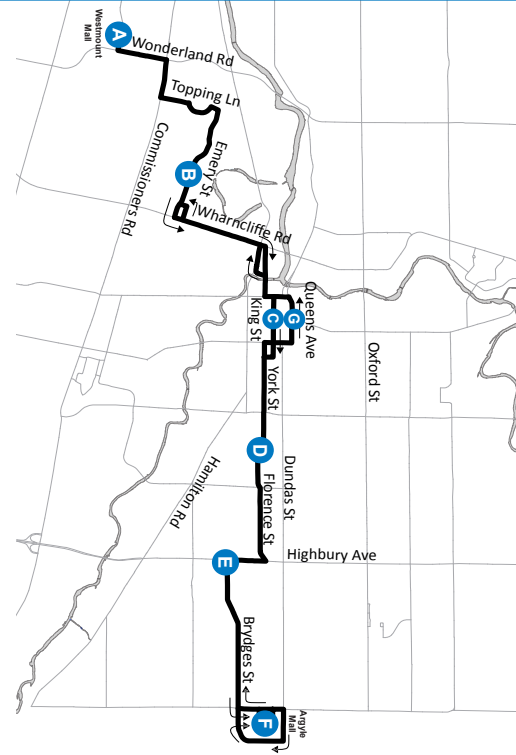

# 7 WESTMOUNT MALL - ARGYLE MALL

- Map Legend**
- A** Timepoint
- H** Hospital
- Effective: September 6th, 2020**
- Route Direction
- University

519-451-1347  
www.londontransit.ca