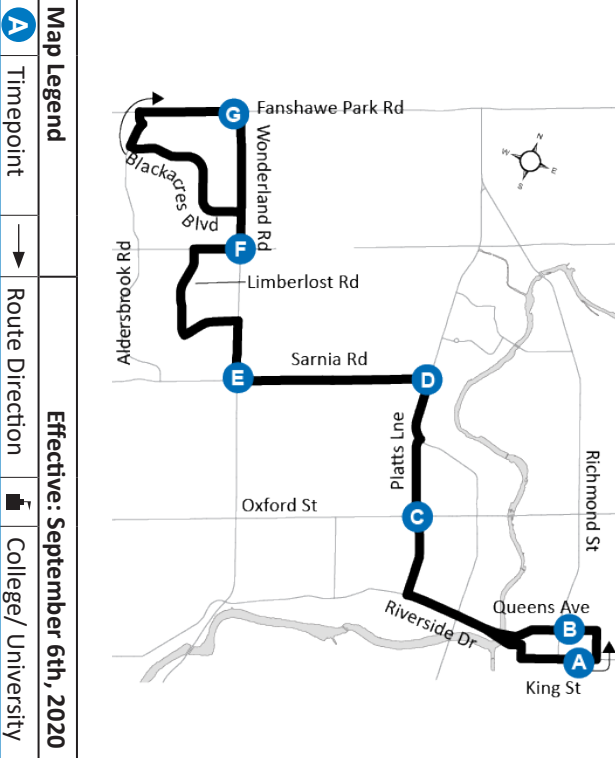

9

DOWNTOWN - WHITEHILLS

519-451-1347
www.londontransit.ca

9