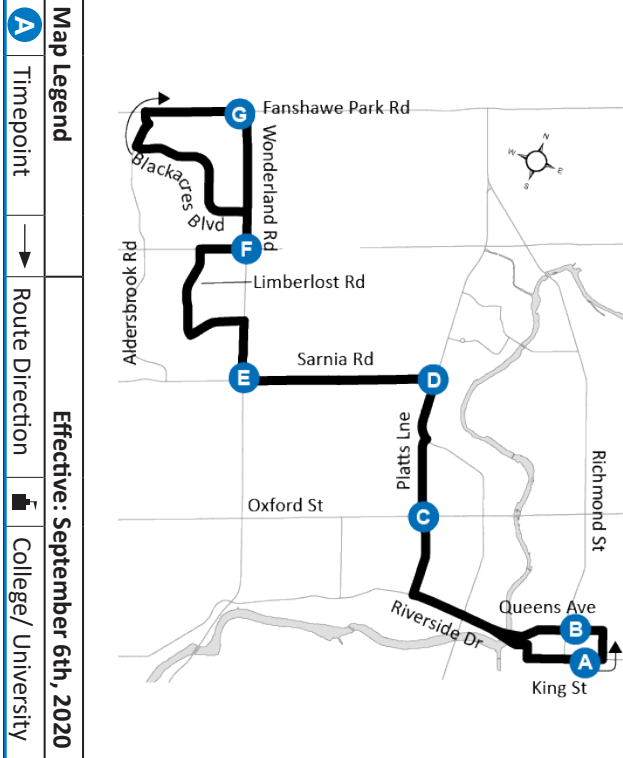

DOWNTOWN - WHITEHILLS

519-451-1347
www.londontransit.ca

ROUTE 9 - MONDAY TO FRIDAY

NORTHBOUND						SOUTHBOUND						
King at Clarence	Queens at Richmond	Platt's at Oxford	Sarnia at Western	Wonderland at Sarnia	Gainsborough at Wonderland	Fanshawe Park at Wonderland	Gainsborough at Wonderland	Gainsborough at Wonderland	Wonderland at Sarnia	Sarnia at Western	Platt's at Oxford	King at Clarence
A	B	C	D	E	F	G	F	F	E	D	C	A
LVS					LVS		ARR	LVS				ARR
-	5:32	5:37	5:41	5:45	5:50	5:58	6:01	6:01	6:08	6:11	6:16	6:23
6:27	6:30	6:35	6:39	6:43	6:50	6:58	7:01	7:01	7:08	7:11	7:16	7:23
7:27	7:30	7:35	7:39	7:43	7:50	7:58	8:01	8:01	8:08	8:11	8:16	8:23
-	8:02	8:09	8:14	8:18	8:24	8:32	8:35	8:35	8:42	8:45	8:50	8:57
8:30	8:34	8:41	8:46	8:50	8:56	9:04	9:07	9:07	9:14	9:17	9:22	9:29
9:02	9:06	9:13	9:18	9:22	9:28	9:36	9:39	9:39	9:46	9:49	9:54	10:01
9:34	9:38	9:45	9:50	9:54	10:00	10:08	10:11	10:11	10:18	10:21	10:26	10:34
-	9:58	10:05	10:10	10:14	10:25	10:33	10:36	10:36	10:43	10:46	10:51	10:59
10:16	10:20	10:27	10:32	10:36	10:50	10:58	11:01	11:01	11:08	11:11	11:16	11:24
10:41	10:45	10:52	10:57	11:01	11:15	11:23	11:26	11:26	11:33	11:36	11:41	11:49
11:06	11:10	11:17	11:22	11:26	11:40	11:48	11:51	11:51	11:58	12:01	12:06	12:14
11:31	11:35	11:42	11:47	11:51	11:56	12:03	12:06	12:15	12:23	12:26	12:31	12:39
11:55	11:59	12:06	12:12	12:17	12:22	12:30	12:33	12:40	12:48	12:51	12:56	1:04
12:20	12:24	12:31	12:37	12:42	12:47	12:55	12:58	1:05	1:13	1:16	1:21	1:29
12:45	12:49	12:56	1:02	1:07	1:12	1:20	1:23	1:30	1:38	1:41	1:46	1:54
1:10	1:14	1:21	1:27	1:32	1:37	1:45	1:48	1:55	2:03	2:06	2:11	2:20
1:35	1:39	1:46	1:52	1:57	2:02	2:10	2:13	2:19	2:27	2:30	2:35	2:44
2:00	2:04	2:11	2:17	2:22	2:28	2:36	2:39	2:44	2:52	2:55	3:00	3:09
2:25	2:29	2:36	2:42	2:47	2:53	3:01	3:04	3:09	3:17	3:20	3:25	3:34
2:49	2:53	3:00	3:06	3:11	3:17	3:25	3:28	3:34	3:42	3:45	3:50	3:59
3:14	3:18	3:25	3:31	3:36	3:42	3:50	3:53	3:59	4:07	4:10	4:15	4:24
3:39	3:43	3:50	3:56	4:01	4:07	4:15	4:18	4:24	4:32	4:35	4:40	4:49
4:04	4:08	4:15	4:21	4:26	4:32	4:40	4:43	4:49	4:57	5:00	5:05	5:14
4:29	4:33	4:40	4:46	4:51	4:57	5:05	5:08	5:14	5:22	5:25	5:30	5:39
4:54	4:58	5:05	5:11	5:16	5:22	5:30	5:33	5:39	5:47	5:50	5:55	6:04
5:19	5:23	5:30	5:36	5:41	5:47	5:55	5:58	5:59	6:07	6:10	6:15	6:23*
5:44	5:48	5:55	6:01	6:06	6:11	6:20	6:23	6:23	6:30	6:33	6:38	6:46
6:15	6:18	6:24	6:29	6:34	6:39	6:48	6:51	6:54	7:01	7:04	7:09	7:17
6:47	6:50	6:56	7:01	7:06	7:11	7:20	7:23	7:26	7:33	7:36	7:41	7:49
7:19	7:22	7:28	7:33	7:38	7:43	7:52	7:55	7:58	8:05	8:08	8:13	8:21
7:51	7:54	8:00	8:05	8:10	8:15	8:24	8:27	8:30	8:37	8:40	8:45	8:53
8:23	8:26	8:32	8:37	8:42	8:47	8:56	8:59	9:02	9:09	9:12	9:17	9:24
8:55	8:58	9:04	9:08	9:13	9:18	9:26	9:29	9:32	9:39	9:42	9:47	9:54
9:27	9:30	9:36	9:40	9:45	9:50	9:58	10:01	10:02	10:09	10:12	10:17	10:24
9:57	10:00	10:06	10:10	10:15	10:20	10:28	10:31	10:32	10:39	10:42	10:47	10:54
10:27	10:30	10:36	10:40	10:45	10:50	10:58	11:01	11:02	11:09	11:12	11:17	11:24
10:57	11:00	11:06	11:10	11:15	11:20	11:28	11:31	11:32	11:39	11:42	11:47	11:54*
11:33	11:36	11:42	11:46	11:51	11:56	12:03	12:06	12:22	12:29	12:32	12:37	12:44
12:44	1:00	1:05	1:09	1:14	1:18	1:25*	To Garage