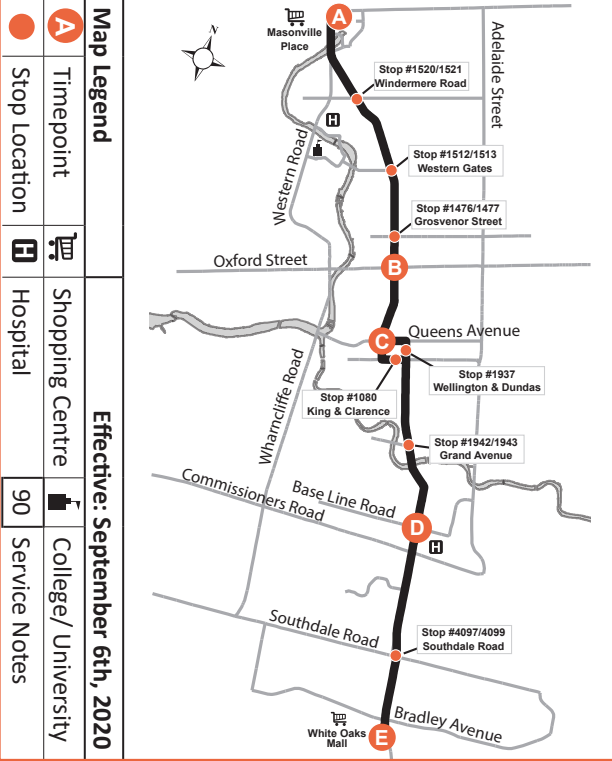

90 EXPRESS MASONVILLE PLACE - WHITE OAKS MALL

519-451-1347
www.londontransit.ca

90 EXPRESS MASONVILLE PLACE - WHITE OAKS MALL

519-451-1347
www.londontransit.ca

ROUTE 90 - MONDAY TO FRIDAY

SOUTHBOUND					NORTHBOUND				
Masonville Place	Richmond at Oxford	Richmond at Queens	Wellington at Base Line	White Oaks Mall	White Oaks Mall	Wellington at Base Line	Richmond at Queens	Richmond at Oxford	Masonville Place
A	B	C	D	E	E	D	C	B	A
LVS				ARR	LVS				ARR
-	-	-	-	-	6:30	6:35	6:43	6:45	6:51
-	-	-	-	-	6:55	7:00	7:08	7:10	7:16
-	-	-	-	-	7:15	7:22	7:36	7:39	7:46
6:56	7:06	7:09	7:17	7:23	7:31	7:38	7:52	7:55	8:02
7:10	7:22	7:25	7:33	7:40	7:47	7:54	8:08	8:11	8:18
7:26	7:38	7:41	7:49	7:56	8:03	8:10	8:24	8:27	8:34
7:42	7:54	7:57	8:05	8:12	8:19	8:26	8:40	8:43	8:50
7:53	8:05	8:08	8:16	8:23	8:35	8:42	8:56	8:59	9:06
8:09	8:21	8:24	8:32	8:39	8:51	8:58	9:12	9:15	9:22
8:25	8:37	8:40	8:48	8:55	9:07	9:14	9:24	9:27	9:35
8:39	8:51	8:54	9:02	9:09	9:23	9:30	9:40	9:43	9:51
8:57	9:09	9:12	9:20	9:27	9:39	9:46	9:56	9:59	10:07
9:13	9:23	9:26	9:35	9:42	9:55	10:02	10:12	10:15	10:23
9:30	9:40	9:43	9:52	9:59	10:11	10:18	10:28	10:31	10:39
9:45	9:55	9:58	10:07	10:14	10:27	10:34	10:44	10:47	10:55
10:01	10:11	10:14	10:23	10:30	10:43	10:50	11:00	11:03	11:11
10:17	10:27	10:30	10:39	10:46	10:59	11:06	11:16	11:19	11:27
10:33	10:43	10:46	10:55	11:02	11:15	11:22	11:32	11:35	11:43
10:49	10:59	11:02	11:11	11:18	11:31	11:38	11:48	11:51	11:59
11:05	11:15	11:18	11:27	11:34	11:47	11:54	12:04	12:07	12:15
11:21	11:31	11:34	11:43	11:50	12:03	12:11	12:21	12:25	12:33
11:37	11:47	11:50	11:59	12:06	12:19	12:27	12:37	12:41	12:49
11:53	12:03	12:06	12:15	12:22	12:35	12:43	12:53	12:57	1:05
12:08	12:18	12:21	12:31	12:38	12:51	12:59	1:09	1:13	1:21
12:25	12:35	12:38	12:48	12:55	1:07	1:15	1:25	1:29	1:37
12:41	12:51	12:54	1:04	1:11	1:23	1:31	1:41	1:45	1:53
12:57	1:07	1:10	1:20	1:27	1:39	1:47	1:57	2:01	2:09
1:12	1:22	1:25	1:35	1:42	1:55	2:03	2:13	2:17	2:25
1:29	1:39	1:42	1:52	1:59	2:11	2:18	2:28	2:32	2:43
1:44	1:54	1:57	2:07	2:14	2:27	2:34	2:44	2:48	2:59
2:00	2:11	2:14	2:24	2:31	2:43	2:50	3:00	3:04	3:15
2:16	2:27	2:30	2:40	2:47	2:59	3:06	3:16	3:20	3:31
2:32	2:43	2:46	2:56	3:03	3:15	3:22	3:32	3:36	3:47
2:48	2:59	3:02	3:12	3:19	3:31	3:38	3:48	3:52	4:03
3:04	3:15	3:18	3:28	3:35	3:47	3:54	4:04	4:08	4:19
3:28	3:39	3:42	3:52	3:59	4:03	4:11	4:23	4:31	4:46
3:45	3:56	3:59	4:09	4:16	4:19	4:27	4:39	4:47	5:02
4:00	4:12	4:15	4:27	4:35	4:35	4:43	4:55	5:03	5:18
-	-	-	-	-	4:51	4:59	5:11	5:19	5:34
4:17	4:29	4:32	4:44	4:52	5:07	5:15	5:27	5:35	5:50
4:31	4:43	4:46	4:58	5:06	5:23	5:31	5:43	5:51	6:06
4:52	5:04	5:07	5:19	5:27	5:39	5:47	5:59	6:07	6:22
5:08	5:20	5:23	5:35	5:43	5:55	6:03	6:15	6:23	6:38*
5:25	5:37	5:40	5:52	6:00*	To Garage				
5:40	5:52	5:55	6:07	6:15	6:20	6:28	6:37	6:40	6:49
5:56	6:06	6:09*	To Garage						
6:12	6:22	6:25*	To Garage						
6:26	6:36	6:39	6:47	6:54	6:58	7:06	7:15	7:18	7:27
7:00	7:10	7:13	7:21	7:28	7:36	7:44	7:53	7:56	8:05
7:35	7:45	7:48	7:56	8:03	8:14	8:22	8:31	8:34	8:43
8:13	8:23	8:26	8:34	8:41	8:52	9:00	9:09	9:12	9:21
8:51	9:01	9:04	9:12	9:19	9:30	9:38	9:47*	To Garage	
9:29	9:39	9:43	9:50	9:56+	To Route 30				