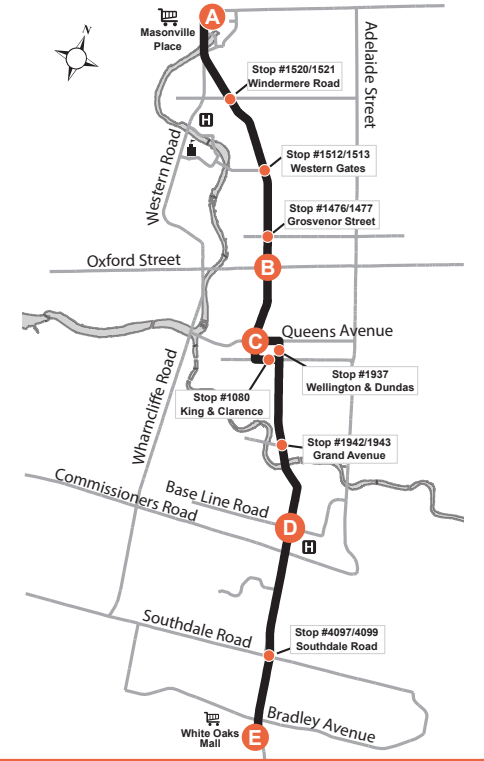

90 EXPRESS MASONVILLE PLACE - WHITE OAKS MALL

519-451-1347
www.londontransit.ca

90 EXPRESS MASONVILLE PLACE - WHITE OAKS MALL

519-451-1347
www.londontransit.ca

ROUTE 90 - MONDAY TO FRIDAY

SOUTHBOUND					NORTHBOUND				
Masonville Place	Richmond at Oxford	Richmond at Queens	Wellington at Base Line	White Oaks Mall	White Oaks Mall	Wellington at Base Line	Richmond at Queens	Richmond at Oxford	Masonville Place
A	B	C	D	E	E	D	C	B	A
LVS				ARR	LVS				ARR
-	-	-	-	-	6:30	6:35	6:43	6:45	6:51
-	-	-	-	-	6:55	7:00	7:08	7:10	7:16
-	-	-	-	-	7:15	7:22	7:36	7:39	7:46
6:56	7:06	7:09	7:17	7:23	7:31	7:38	7:52	7:55	8:02
7:10	7:22	7:25	7:33	7:40	7:47	7:54	8:08	8:11	8:18
7:26	7:38	7:41	7:49	7:56	8:03	8:10	8:24	8:27	8:34
7:42	7:54	7:57	8:05	8:12	8:19	8:26	8:40	8:43	8:50
7:53	8:05	8:08	8:16	8:23	8:35	8:42	8:56	8:59	9:06
8:09	8:21	8:24	8:32	8:39	8:51	8:58	9:12	9:15	9:22
8:25	8:37	8:40	8:48	8:55	9:07	9:14	9:24	9:27	9:35
8:39	8:51	8:54	9:02	9:09	9:23	9:30	9:40	9:43	9:51
8:57	9:09	9:12	9:20	9:27	9:39	9:46	9:56	9:59	10:07
9:13	9:23	9:26	9:35	9:42	9:55	10:02	10:12	10:15	10:23
9:30	9:40	9:43	9:52	9:59	10:11	10:18	10:28	10:31	10:39
9:45	9:55	9:58	10:07	10:14	10:27	10:34	10:44	10:47	10:55
10:01	10:11	10:14	10:23	10:30	10:43	10:50	11:00	11:03	11:11
10:17	10:27	10:30	10:39	10:46	10:59	11:06	11:16	11:19	11:27
10:33	10:43	10:46	10:55	11:02	11:15	11:22	11:32	11:35	11:43
10:49	10:59	11:02	11:11	11:18	11:31	11:38	11:48	11:51	11:59
11:05	11:15	11:18	11:27	11:34	11:47	11:54	12:04	12:07	12:15
11:21	11:31	11:34	11:43	11:50	12:03	12:11	12:21	12:25	12:33
11:37	11:47	11:50	11:59	12:06	12:19	12:27	12:37	12:41	12:49
11:53	12:03	12:06	12:15	12:22	12:35	12:43	12:53	12:57	1:05
12:08	12:18	12:21	12:31	12:38	12:51	12:59	1:09	1:13	1:21
12:25	12:35	12:38	12:48	12:55	1:07	1:15	1:25	1:29	1:37
12:41	12:51	12:54	1:04	1:11	1:23	1:31	1:41	1:45	1:53
12:57	1:07	1:10	1:20	1:27	1:39	1:47	1:57	2:01	2:09
1:12	1:22	1:25	1:35	1:42	1:55	2:03	2:13	2:17	2:25
1:29	1:39	1:42	1:52	1:59	2:11	2:18	2:28	2:32	2:43
1:44	1:54	1:57	2:07	2:14	2:27	2:34	2:44	2:48	2:59
2:00	2:11	2:14	2:24	2:31	2:43	2:50	3:00	3:04	3:15
2:16	2:27	2:30	2:40	2:47	2:59	3:06	3:16	3:20	3:31
2:32	2:43	2:46	2:56	3:03	3:15	3:22	3:32	3:36	3:47
2:48	2:59	3:02	3:12	3:19	3:31	3:38	3:48	3:52	4:03
3:04	3:15	3:18	3:28	3:35	3:47	3:54	4:04	4:08	4:19
3:28	3:39	3:42	3:52	3:59	4:03	4:11	4:23	4:31	4:46
3:45	3:56	3:59	4:09	4:16	4:19	4:27	4:39	4:47	5:02
4:00	4:12	4:15	4:27	4:35	4:35	4:43	4:55	5:03	5:18
-	-	-	-	-	4:51	4:59	5:11	5:19	5:34
4:17	4:29	4:32	4:44	4:52	5:07	5:15	5:27	5:35	5:50
4:31	4:43	4:46	4:58	5:06	5:23	5:31	5:43	5:51	6:06
4:52	5:04	5:07	5:19	5:27	5:39	5:47	5:59	6:07	6:22
5:08	5:20	5:23	5:35	5:43	5:55	6:03	6:15	6:23	6:38*
5:25	5:37	5:40	5:52	6:00*	To Garage				
5:40	5:52	5:55	6:07	6:15	6:20	6:28	6:37	6:40	6:49
5:56	6:06	6:09*	To Garage						
6:12	6:22	6:25*	To Garage						
6:26	6:36	6:39	6:47	6:54	6:58	7:06	7:15	7:18	7:27
7:00	7:10	7:13	7:21	7:28	7:36	7:44	7:53	7:56	8:05
7:35	7:45	7:48	7:56	8:03	8:14	8:22	8:31	8:34	8:43
8:13	8:23	8:26	8:34	8:41	8:52	9:00	9:09	9:12	9:21
8:51	9:01	9:04	9:12	9:19	9:30	9:38	9:47*	To Garage	
9:29	9:39	9:43	9:50	9:56+	To Route 30				