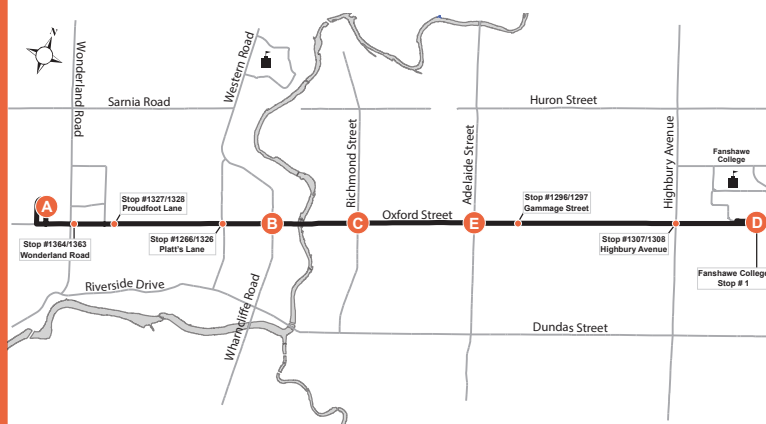

EXPRESS
FANSHAWE COLLEGE -
OXFORD AT WONDERLAND

91

Map Legend

A	Timepoint		College	91	Service Notes
●	Stop Location		Route Direction		

Effective: September 6th, 2020

519-451-1347
www.londontransit.ca

use realtime.londontransit.ca for up-to-date arrivals

LEGEND

*	Bus into Garage	+	Route Change
---	-----------------	---	--------------

use realtime.londontransit.ca for up-to-date arrivals

ROUTE 91 - SATURDAY

EASTBOUND				WESTBOUND			
Capulet at Oxford	Oxford at Wharncliffe	Oxford at Richmond	Fanshawe College Stop 1	Fanshawe College Stop 1	Oxford at Adelaide	Oxford at Richmond	Capulet at Oxford
A	B	C	D	D	E	C	A
LVS			ARR	LVS			ARR
-	-	-	-	10:50	10:57	11:00	11:11
-	-	-	-	11:15	11:22	11:25	11:36
11:14	11:22	11:25	11:34	11:40	11:47	11:50	12:01
11:39	11:47	11:50	11:59	12:05	12:13	12:16	12:29
12:04	12:13	12:16	12:25	12:30	12:38	12:41	12:54
12:30	12:39	12:42	12:51	12:55	1:03	1:06	1:19
12:55	1:04	1:07	1:16	1:20	1:28	1:31	1:44
1:20	1:29	1:32	1:41	1:45	1:53	1:56	2:09
1:45	1:54	1:57	2:06	2:10	2:18	2:21	2:33
2:10	2:19	2:22	2:32	2:35	2:43	2:46	2:58
2:35	2:44	2:47	2:57	3:00	3:08	3:11	3:23
3:00	3:09	3:12	3:22	3:25	3:33	3:36	3:48
3:25	3:34	3:37	3:47	3:50	3:58	4:01	4:13
3:50	3:59	4:02	4:12	4:15	4:23	4:26	4:38
4:15	4:24	4:27	4:37	4:40	4:48	4:51	5:03
4:40	4:49	4:52	5:02	5:05	5:13	5:16	5:28
5:05	5:14	5:17	5:27	5:30	5:38	5:41	5:53
5:30	5:39	5:42	5:52	5:55	6:03	6:06	6:17
5:55	6:04	6:07	6:17	6:20	6:28	6:31	6:42
6:20	6:28	6:31	6:41	6:45	6:53	6:56	7:07
6:45	6:53	6:56	7:06	7:10	7:18	7:21	7:32
7:10	7:18	7:21	7:31	7:35	7:43	7:46	7:57
7:35	7:43	7:46	7:56	8:00	8:08	8:11	8:22
8:00	8:08	8:11	8:21	8:25	8:33	8:36	8:47
8:25	8:33	8:36	8:46	8:50	8:58	9:01	9:10
8:50	8:58	9:01	9:09*	To Garage			
9:13	9:20	9:22	9:30*	To Garage			

SERVICE NOTES:

Route 91 is a limited stop, semi-express route; we are unable to accommodate courtesy stops. Does not operate on holidays.