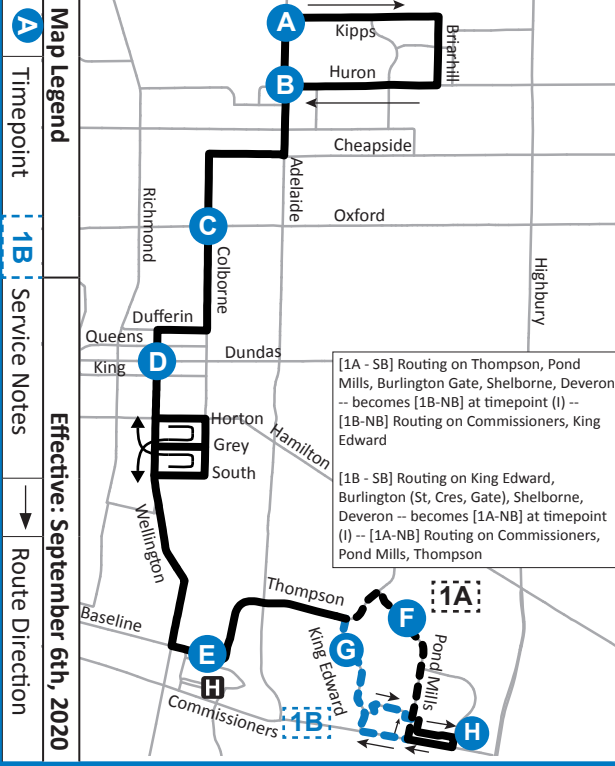

1 KIPPS LANE - POND MILLS RD/ KING EDWARD

519-451-1347
www.londontransit.ca

ROUTE 1 - MONDAY TO FRIDAY