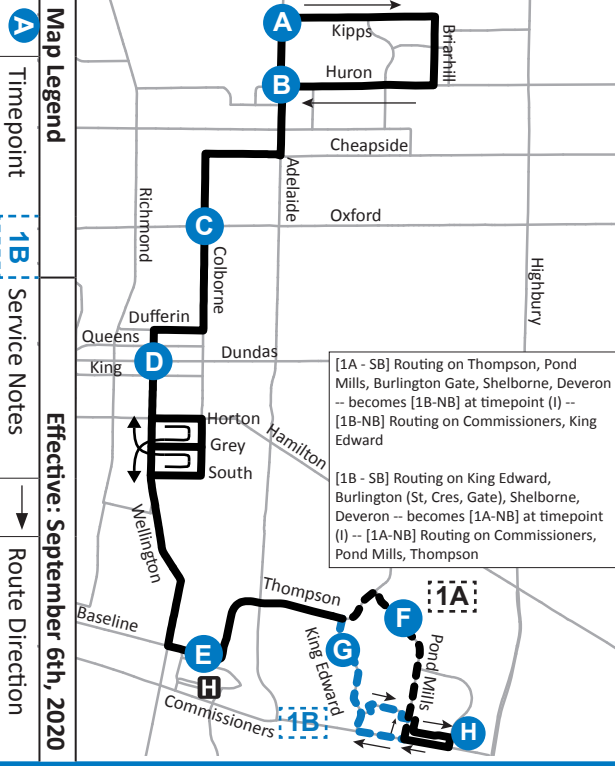

1 KIPPS LANE - POND MILLS RD/ KING EDWARD

519-451-1347
www.londontransit.ca