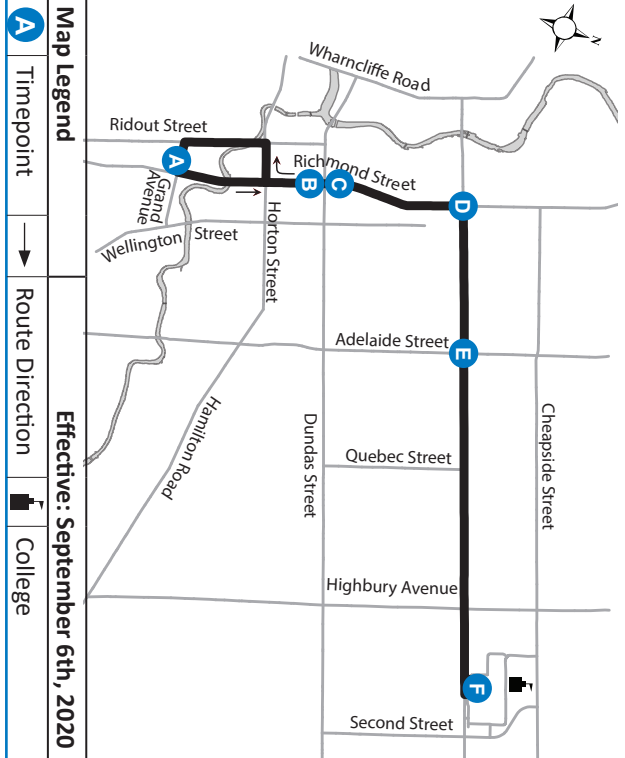

# 104 RIDOUT AT GRAND - FANSHAWE COLLEGE

519-451-1347  
www.londontransit.ca

## ROUTE 104 - MONDAY TO FRIDAY

use realtime.londontransit.ca for up-to-date arrivals

NORTHBOUND							SOUTHBOUND						
Grand at Ridout	Richmond at King	Richmond at Queens	Oxford at Richmond	Oxford at Adelaide	Oxford at Highbury	Fanshawe College	Fanshawe College	Oxford at Highbury	Oxford at Adelaide	Richmond at Oxford	Richmond at Queens	Richmond at King	Grand at Ridout
A	B	C	D	E	F	G	G	F	E	D	C	B	A
LVS						ARR	LVS						ARR
-	-	7:11	7:16	7:20	7:27	7:29	7:30	7:32	7:39	7:44	7:49	7:51	7:59
-	-	7:38	7:43	7:47	7:54	7:56	8:00	8:02	8:09	8:14	8:19	8:21	8:29
7:59	8:05	8:07	8:12	8:16	8:24	8:26	8:32	8:34	8:41	8:46	8:51	8:53	9:01
8:29	8:35	8:37	8:42	8:46	8:54	8:56	9:04	9:06	9:13	9:18	9:22	9:24	9:31
9:01	9:07	9:09	9:14	9:18	9:26	9:28	9:34	9:36	9:43	9:48	9:52	9:54	10:01
9:31	9:37	9:39	9:44	9:48	9:56	9:58	10:04	10:06	10:13	10:18	10:22	10:24	10:31
10:01	10:07	10:09	10:14	10:18	10:26	10:28	10:33	10:35	10:42	10:47	10:51	10:53	11:00
10:31	10:37	10:39	10:44	10:48	10:56	10:58	11:04	11:06	11:13	11:18	11:22	11:24	11:31
11:00	11:06	11:08	11:13	11:17	11:25	11:27	11:32	11:34	11:41	11:46	11:50	11:52	11:59
11:31	11:37	11:39	11:44	11:48	11:56	11:58	12:06	12:08	12:15	12:19	12:23	12:25	12:31
11:59	12:05	12:07	12:12	12:16	12:24	12:26	12:33	12:35	12:42	12:46	12:50	12:52	12:58
12:31	12:37	12:39	12:44	12:48	12:56	12:58	1:05	1:07	1:14	1:18	1:22	1:24	1:30
12:58	1:04	1:06	1:11	1:15	1:23	1:25	1:29	1:31	1:38	1:42	1:46	1:48	1:54
1:30	1:36	1:38	1:43	1:47	1:55	1:57	1:58	2:00	2:07	2:11	2:15	2:17	2:23
1:54	2:00	2:03	2:09	2:13	2:21	2:23	2:25	2:28	2:35	2:40	2:45	2:47	2:54