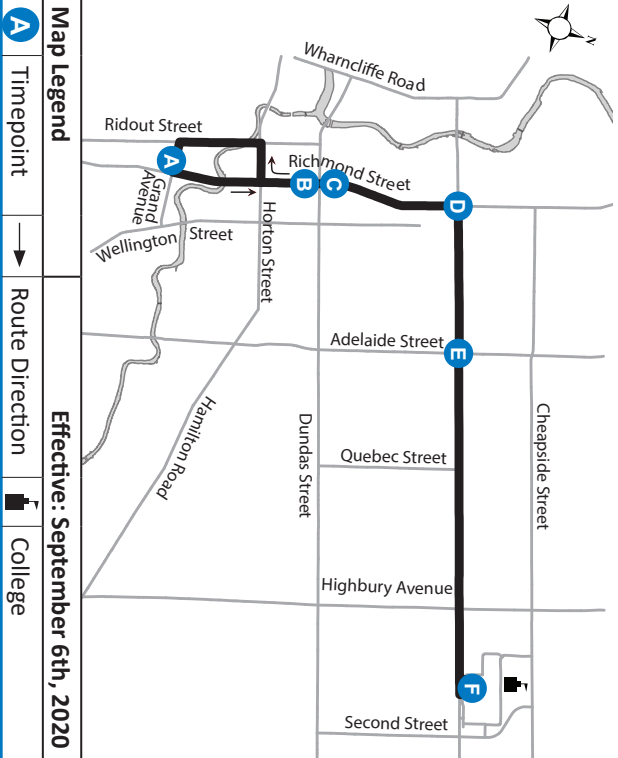

# 104 RIDOUT AT GRAND - FANSHAWE COLLEGE

519-451-1347  
www.londontransit.ca

## ROUTE 104 - MONDAY TO FRIDAY

use realtime.londontransit.ca for up-to-date arrivals

NORTHBOUND							SOUTHBOUND						
Grand at Ridout	Richmond at King	Richmond at Queens	Oxford at Richmond	Oxford at Adelaide	Oxford at Highbury	Fanshawe College	Fanshawe College	Oxford at Highbury	Oxford at Adelaide	Richmond at Oxford	Richmond at Queens	Richmond at King	Grand at Ridout
A	B	C	D	E	F	G	G	F	E	D	C	B	A
LVS						ARR	LVS						ARR
-	-	7:11	7:16	7:20	7:27	7:29	7:30	7:32	7:39	7:44	7:49	7:51	7:59
-	-	7:38	7:43	7:47	7:54	7:56	8:00	8:02	8:09	8:14	8:19	8:21	8:29
7:59	8:05	8:07	8:12	8:16	8:24	8:26	8:32	8:34	8:41	8:46	8:51	8:53	9:01
8:29	8:35	8:37	8:42	8:46	8:54	8:56	9:04	9:06	9:13	9:18	9:22	9:24	9:31
9:01	9:07	9:09	9:14	9:18	9:26	9:28	9:34	9:36	9:43	9:48	9:52	9:54	10:01
9:31	9:37	9:39	9:44	9:48	9:56	9:58	10:04	10:06	10:13	10:18	10:22	10:24	10:31
10:01	10:07	10:09	10:14	10:18	10:26	10:28	10:33	10:35	10:42	10:47	10:51	10:53	11:00
10:31	10:37	10:39	10:44	10:48	10:56	10:58	11:04	11:06	11:13	11:18	11:22	11:24	11:31
11:00	11:06	11:08	11:13	11:17	11:25	11:27	11:32	11:34	11:41	11:46	11:50	11:52	11:59
11:31	11:37	11:39	11:44	11:48	11:56	11:58	12:06	12:08	12:15	12:19	12:23	12:25	12:31
11:59	12:05	12:07	12:12	12:16	12:24	12:26	12:33	12:35	12:42	12:46	12:50	12:52	12:58
12:31	12:37	12:39	12:44	12:48	12:56	12:58	1:05	1:07	1:14	1:18	1:22	1:24	1:30
12:58	1:04	1:06	1:11	1:15	1:23	1:25	1:29	1:31	1:38	1:42	1:46	1:48	1:54
1:30	1:36	1:38	1:43	1:47	1:55	1:57	1:58	2:00	2:07	2:11	2:15	2:17	2:23
1:54	2:00	2:03	2:09	2:13	2:21	2:23	2:25	2:28	2:35	2:40	2:45	2:47	2:54