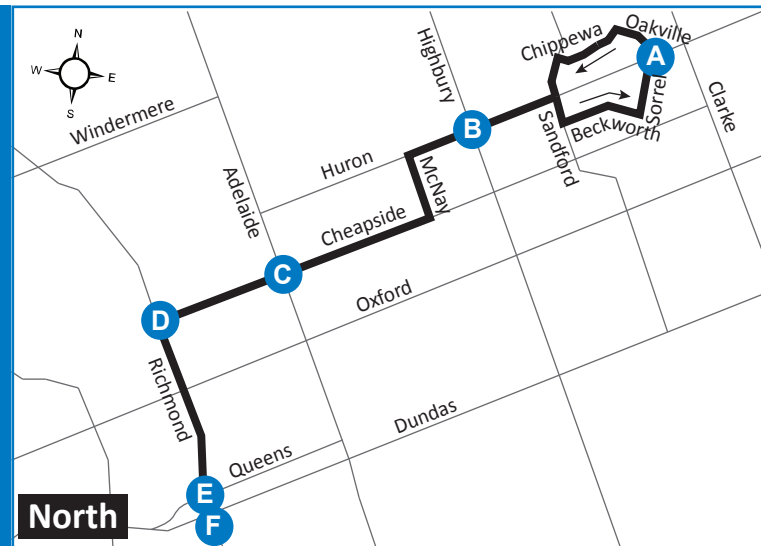

15 HURON HEIGHTS - WESTMOUNT MALL

Map Legend: A Timepoint, Shopping Centre, Route Direction. Effective: September 6th, 2020

519-451-1347
www.londontransit.ca

15 HURON HEIGHTS - WESTMOUNT MALL

Map Legend: A Timepoint, Shopping Centre, Route Direction. Effective: September 6th, 2020

LEGEND

* Into Garage + Route Change