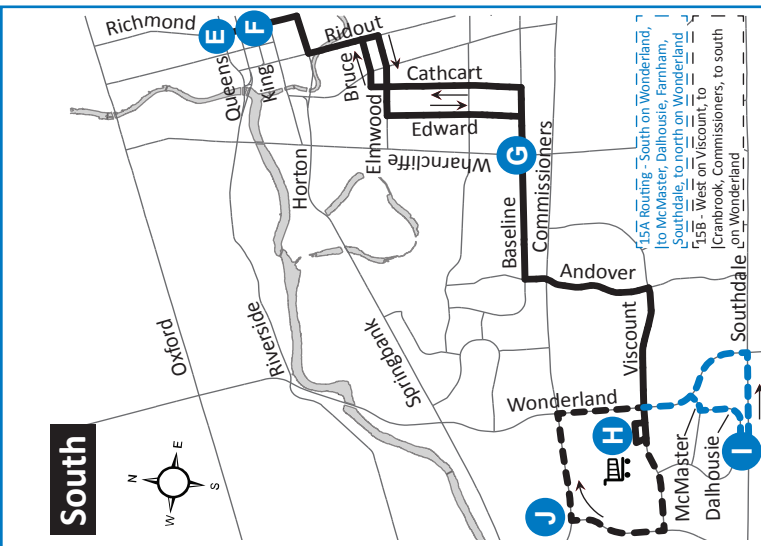

15 HURON HEIGHTS - WESTMOUNT MALL

Map Legend: A Timepoint, Shopping Centre, Route Direction. Effective: September 6th, 2020

519-451-1347
www.londontransit.ca

15 HURON HEIGHTS - WESTMOUNT MALL

Map Legend: A Timepoint, Shopping Centre, Route Direction. Effective: September 6th, 2020

LEGEND

* Into Garage + Route Change