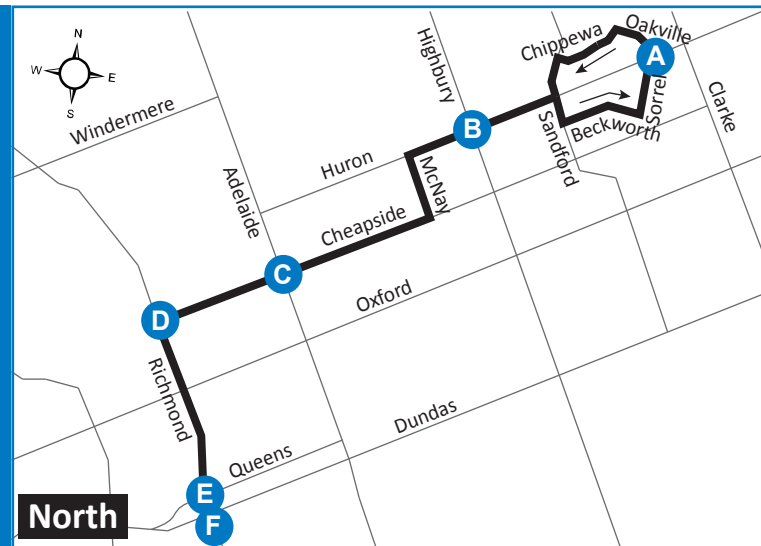

# 15 HURON HEIGHTS - WESTMOUNT MALL

Map Legend: A Timepoint, Shopping Centre, Route Direction. Effective: September 6th, 2020

519-451-1347  
www.londontransit.ca

# 15 HURON HEIGHTS - WESTMOUNT MALL

Map Legend: A Timepoint, Shopping Centre, Route Direction. Effective: September 6th, 2020

519-451-1347  
www.londontransit.ca

use realtime.londontransit.ca for up-to-date arrivals

LEGEND

\* Into Garage      + Route Change

use realtime.londontransit.ca for up-to-date arrivals