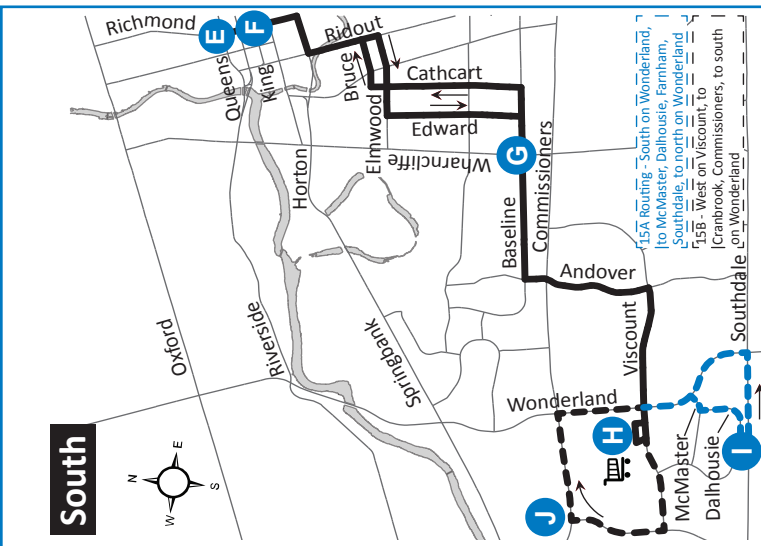

# 15 HURON HEIGHTS - WESTMOUNT MALL

Map Legend: A Timepoint, Shopping Centre, Route Direction. Effective: September 6th, 2020

519-451-1347  
www.londontransit.ca

# 15 HURON HEIGHTS - WESTMOUNT MALL

Map Legend: A Timepoint, Shopping Centre, Route Direction. Effective: September 6th, 2020

519-451-1347  
www.londontransit.ca

use realtime.londontransit.ca for up-to-date arrivals

LEGEND

\* Into Garage      + Route Change

use realtime.londontransit.ca for up-to-date arrivals