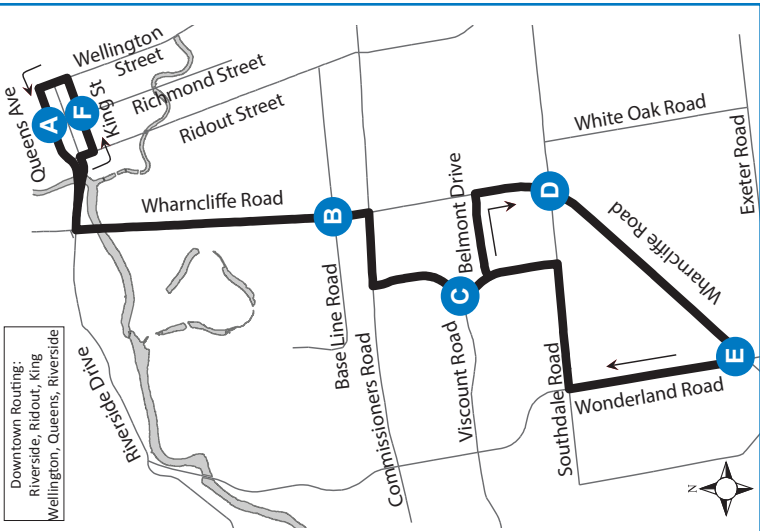

**DOWNTOWN -
WHARNCLIFFE AT
WONDERLAND**

12

Downtown Routing:
Riverside, Ridout, King
Wellington, Queens, Riverside

Map Legend

A	Timepoint	→	Route Direction
----------	-----------	---	-----------------

Effective: October 12th, 2020

519-451-1347
www.londontransit.ca

use realtime.londontransit.ca for up-to-date arrivals

ROUTE 12 - THANKSGIVING

SOUTHBOUND					NORTHBOUND				
Queens at Richmond	Wharncliffe at Base Line	Notre Dame at Viscount	Wharncliffe at Southdale	Wonderland at Wharncliffe	Wonderland at Wharncliffe	Notre Dame at Viscount	Wharncliffe at Base Line	King at Richmond	Queens at Richmond
A	B	C	D	E	E	C	B	F	A
LVS				ARR	LVS				ARR
-	-	8:21	8:25	8:29	8:29	8:37	8:44	8:52	8:56
9:00	9:09	9:13	9:17	9:21	9:26	9:34	9:41	9:49	9:53
9:53	10:02	10:06	10:10	10:14	10:20	10:28	10:35	10:43	10:53
10:53	11:02	11:06	11:10	11:14	11:14	11:22	11:29	11:37	11:47
11:47	11:56	12:00	12:04	12:08	12:08	12:17	12:23	12:31	12:41
12:41	12:50	12:55	12:59	13:03	13:03	13:12	13:18	13:26	13:36
13:36	13:45	13:50	13:54	13:58	13:58	14:07	14:13	14:21	14:30
14:30	14:39	14:44	14:48	14:52	14:58	15:07	15:13	15:21	15:30
15:30	15:39	15:44	15:48	15:52	15:58	16:07	16:13	16:21	16:30
16:30	16:39	16:44	16:48	16:52	16:58	17:07	17:13	17:21	17:30
17:30	17:39	17:44	17:48	17:52	17:59	18:07	18:13	18:21	18:30
18:30	18:39	18:43	18:47	18:51	18:57	19:05	19:11	19:19	19:28
19:28	19:37	19:41	19:45	19:49	19:54	20:02	20:08	20:16	20:26
20:26	20:35	20:39	20:43	20:47	20:49	20:57	21:03	21:11	21:15
21:15	21:24	21:28	21:32	21:36	21:36	21:44*	To Garage		

LEGEND

*	Bus into Garage	+	Route Change
0:00	Bus goes into service at Commissioners and Wharncliffe 3 minutes earlier		