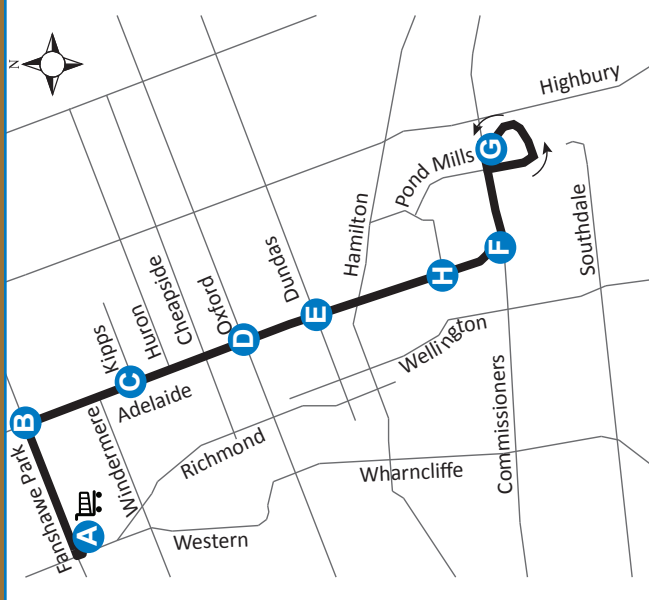

16 MASONVILLE PLACE - POND MILLS

Effective: October 12th, 2020
Shopping Centre
519-451-1347
www.londontransit.ca