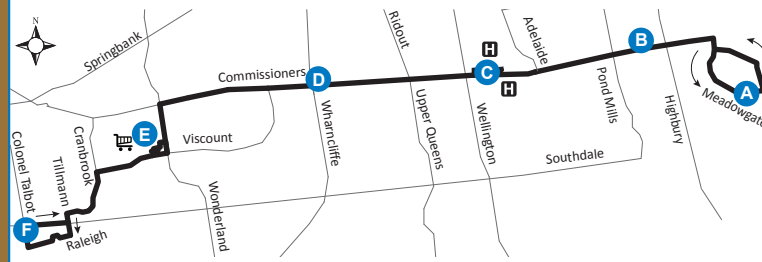

## 24

Map Legend		Effective: October 12th, 2020	
<b>A</b>	Timepoint		Shopping Centre
<b>H</b>	Hospital		Route Direction

519-451-1347  
www.londontransit.ca

## 24

Map Legend		Effective: October 12th, 2020	
<b>A</b>	Timepoint		Shopping Centre
<b>H</b>	Hospital		Route Direction

519-451-1347  
www.londontransit.ca

use realtime.londontransit.ca for up-to-date arrivals