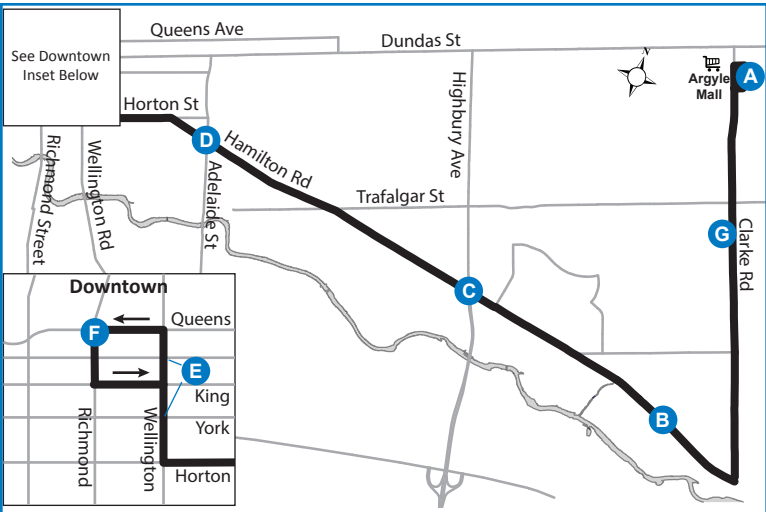

DOWNTOWN - ARGYLE MALL

3

Map Legend **Effective: October 12th, 2020**

A Timepoint Shopping Centre Route Direction

519-451-1347
www.londontransit.ca

use realtime.londontransit.ca for up-to-date arrivals

ROUTE 3 - THANKSGIVING

WESTBOUND						EASTBOUND				
Argyle Mall	Hamilton at River Run	Hamilton at Highbury	Hamilton at Adelaide	Wellington at Dundas	Richmond at Queens	Wellington at York	Hamilton at Adelaide	Hamilton at Highbury	Clarke at Charterhouse	Argyle Mall
A	B	C	D	E	F	E	D	C	G	A
LVS										ARR
8:49	8:58	9:03	9:11	9:16	9:19	9:22	9:27	9:34	9:42	9:46+
9:36	9:45	9:50	9:58	10:03	10:06	10:09	10:14	10:21	10:29	10:33+
10:23	10:32	10:37	10:45	10:50	10:53	10:56	11:01	11:08	11:16	11:20+
11:10	11:19	11:24	11:32	11:37	11:40	11:43	11:48	11:55	12:03	12:08+
11:56	12:06	12:11	12:19	12:24	12:27	12:30	12:35	12:42	12:51	12:56+
12:43	12:53	12:58	13:06	13:11	13:14	13:17	13:22	13:29	13:38	13:43+
13:30	13:40	13:45	13:53	13:58	14:01	14:04	14:09	14:16	14:25	14:30+
14:17	14:27	14:32	14:40	14:45	14:48	14:51	14:56	15:03	15:12	15:17+
15:04	15:14	15:19	15:27	15:32	15:35	15:38	15:43	15:50	15:59	16:04+
15:51	16:01	16:06	16:14	16:19	16:22	16:25	16:30	16:37	16:46	16:51+
16:39	16:49	16:54	17:02	17:07	17:09	17:12	17:17	17:24	17:33	17:37+
17:28	17:37	17:41	17:49	17:54	17:56	17:59	18:04	18:11	18:20	18:24*
18:15	18:24	18:28	18:36	18:41	18:43	18:46	18:51	18:58	19:07	19:11
19:22	19:31	19:35	19:43	19:48	19:50	19:53	19:58	20:05	20:14	20:18
20:22	20:31	20:35	20:43	20:48	20:50	20:53	20:58	21:05	21:14	21:18
21:22	21:31	21:35	21:43	21:48	21:50	21:53	21:58	22:05	22:13	22:16+

LEGEND

+	Route Change	*	Bus into Garage
0:00	Bus goes into service at Clarke and Churchill 1min earlier		