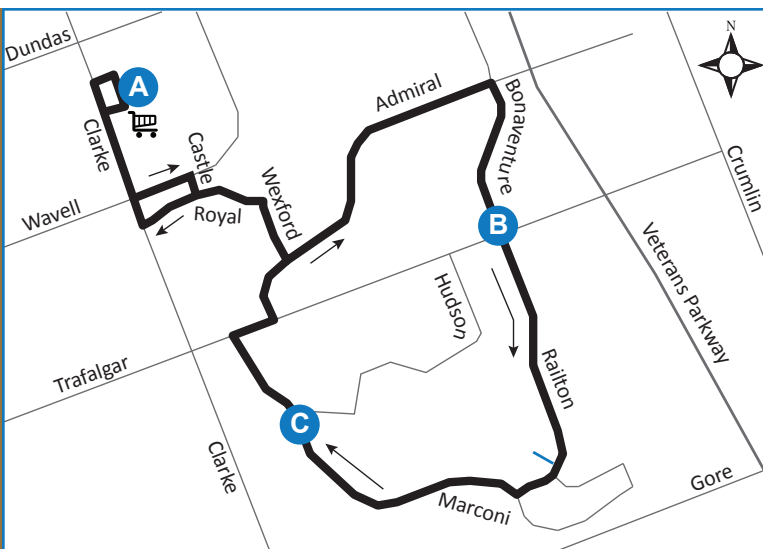

# 35 ARGYLE MALL - TRAFALGAR HEIGHTS

Map Legend

Effective: October 12th, 2020

**A** Timepoint   Shopping Centre   Route Direction

519-451-1347  
www.londontransit.ca

use realtime.londontransit.ca for up-to-date arrivals

## ROUTE 35 - THANKSGIVING

SOUTHBOUND		NORTHBOUND		
Argyle Mall	Bonaventure at Trafalgar	Bonaventure at Trafalgar	Marconi at Noel	Argyle Mall
<b>A</b>	<b>B</b>	<b>B</b>	<b>C</b>	<b>A</b>
LVS	ARR	LVS		ARR
-	<b>12:00</b>	12:00	12:06	12:13
12:15	12:24	12:24	12:30	12:37
12:42	12:51	12:51	12:57	13:04
13:09	13:18	13:18	13:24	13:31
13:36	13:45	13:45	13:51	13:58
14:03	14:12	14:12	14:18	14:25
14:30	14:39	14:39	14:45	14:52
15:00	15:09	15:09	15:15	15:22
15:30	15:39	15:39	15:45	15:52
16:00	16:09	16:09	16:15	16:22
16:27	16:36	16:36	16:42	16:49
16:54	17:03	17:03	17:10	17:17
17:22	17:31	17:31	17:38	17:45
17:50	17:59	17:59	18:06	18:13
18:18	18:27	18:27	18:34	18:41
18:45	18:54	18:54	19:01*	To Garage

### LEGEND

*	Bus into Garage	+	Route Change
<b>0:00</b>	Bus goes into service at Admiral and Kipling 3min earlier		