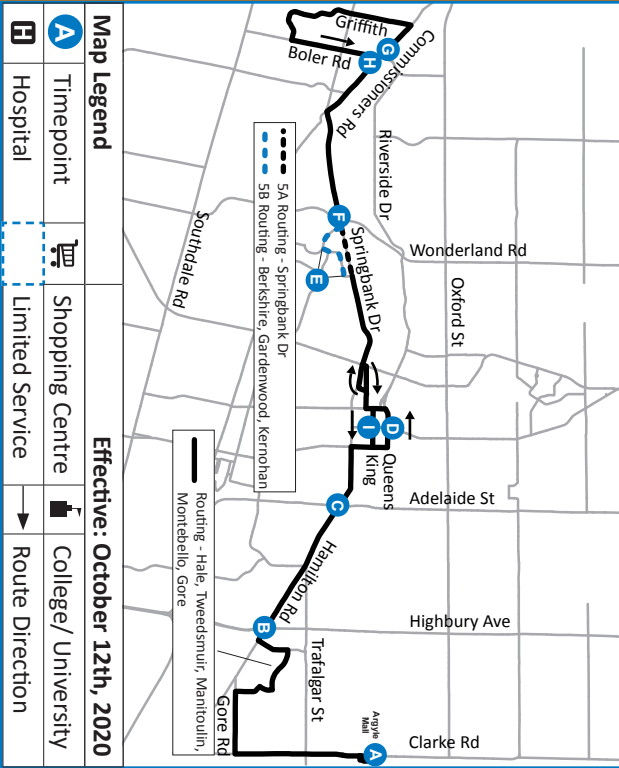

5

BYRON - ARGYLE MALL

519-451-1347
www.londontransit.ca

5

BYRON - ARGYLE MALL

519-451-1347
www.londontransit.ca

ROUTE 5 - THANKSGIVING

WESTBOUND						EASTBOUND							
Argyle Mall	Hamilton at Highbury	Hamilton at Adelaide	Queens at Richmond	Springbank at Wonderland	Commissioners at Halls Mills	Commissioners at Halls Mills	Commissioners at Boler	Commissioners at Boler	Springbank at Wonderland	King at Richmond	Hamilton at Adelaide	Hamilton at Highbury	Argyle Mall
A	B	C	D	F	G	G	H	H	F	I	C	B	A
LVS			LVS		ARR	LVS	ARR	LVS		LVS			ARR
-	-	-	8:12	8:22	8:27	8:29	8:40	8:40	8:46	8:57	9:04	9:11	9:23+
8:29	8:41	8:49	8:56	9:06	9:12	9:16	9:27	9:27	9:33	9:44	9:51	9:58	10:10+
9:13	9:27	9:35	9:43	9:53	9:59	10:03	10:14	10:14	10:20	10:31	10:38	10:45	10:58+
10:00	10:14	10:22	10:30	10:40	10:46	10:50	11:01	11:01	11:07	11:18	11:25	11:32	11:44+
10:47	11:01	11:09	11:17	11:27	11:33	11:36	11:47	11:47	11:53	12:05	12:12	12:19	12:33+
11:34	11:48	11:56	12:04	12:15	12:21	12:21	12:32	12:34	12:40	12:52	12:59	13:06	13:20+
12:21	12:35	12:43	12:51	13:02	13:08	13:08	13:19	13:21	13:27	13:39	13:46	13:53	14:07+
13:08	13:22	13:30	13:38	13:49	13:55	13:55	14:06	14:08	14:14	14:26	14:33	14:40	14:54+
13:55	14:09	14:17	14:25	14:36	14:42	14:42	14:53	14:55	15:01	15:13	15:20	15:27	15:41+
14:42	14:56	15:04	15:12	15:23	15:29	15:29	15:40	15:42	15:48	16:00	16:07	16:14	16:28+
15:29	15:43	15:51	15:59	16:10	16:16	16:16	16:27	16:29	16:35	16:47	16:54	17:01	17:14+
16:16	16:30	16:38	16:46	16:57	17:03	17:03	17:14	17:18	17:24	17:34	17:41	17:48	18:01+
17:04	17:18	17:26	17:33	17:44	17:49	17:49	18:00	18:05	18:11	18:21	18:28	18:35	18:48
17:51	18:05	18:13	18:20	18:31	18:36	18:36	18:47	19:05	19:11	19:21	19:28	19:35	19:48
18:51	19:05	19:13	19:20	19:31	19:36	19:36	19:47	20:05	20:11	20:21	20:28	20:35	20:48
19:51	20:05	20:13	20:20	20:31	20:36	20:36	20:47	21:00	21:06	21:16	21:23	21:30	21:43
20:51	21:05	21:13	21:20	21:31	21:36	21:36	21:46	22:06	22:12	22:21	22:26	22:32	22:43*
21:45	21:59	22:06	22:13	22:23	22:28	22:28	22:38	22:38	22:44	23:00	23:05	23:11	23:22*
22:27	22:39	22:46	23:00	23:10	23:15	23:15	23:25	23:25	23:31	23:40*	To Garage		