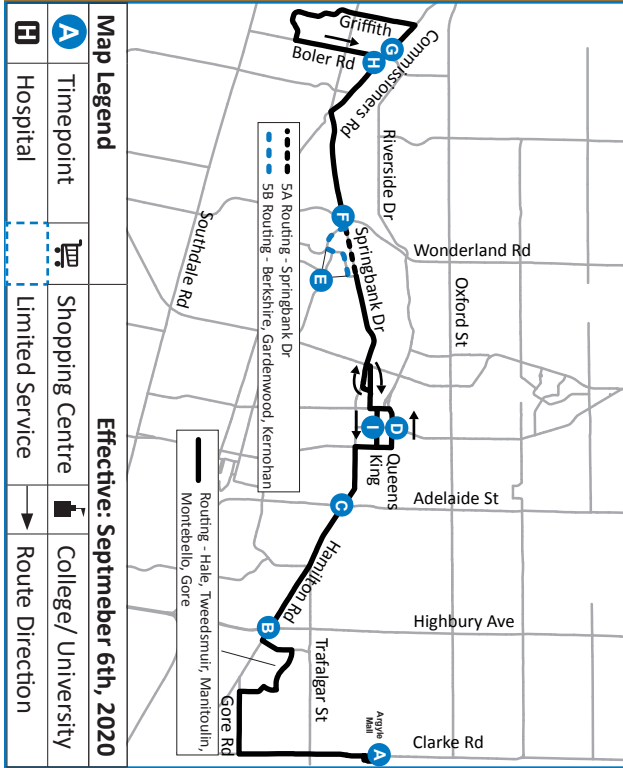

5

BYRON - ARGYLE MALL

519-451-1347
www.londontransit.ca

5

BYRON - ARGYLE MALL

519-451-1347
www.londontransit.ca

ROUTE 5 - THANKSGIVING

WESTBOUND						EASTBOUND							
Argyle Mall	Hamilton at Highbury	Hamilton at Adelaide	Queens at Richmond	Springbank at Wonderland	Commissioners at Halls Mills	Commissioners at Halls Mills	Commissioners at Boler	Commissioners at Boler	Springbank at Wonderland	King at Richmond	Hamilton at Adelaide	Hamilton at Highbury	Argyle Mall
A	B	C	D	F	G	G	H	H	F	I	C	B	A
LVS			LVS		ARR	LVS	ARR	LVS		LVS			ARR
-	-	-	8:12	8:22	8:27	8:29	8:40	8:40	8:46	8:57	9:04	9:11	9:23+
8:29	8:41	8:49	8:56	9:06	9:12	9:16	9:27	9:27	9:33	9:44	9:51	9:58	10:10+
9:13	9:27	9:35	9:43	9:53	9:59	10:03	10:14	10:14	10:20	10:31	10:38	10:45	10:58+
10:00	10:14	10:22	10:30	10:40	10:46	10:50	11:01	11:01	11:07	11:18	11:25	11:32	11:44+
10:47	11:01	11:09	11:17	11:27	11:33	11:36	11:47	11:47	11:53	12:05	12:12	12:19	12:33+
11:34	11:48	11:56	12:04	12:15	12:21	12:21	12:32	12:34	12:40	12:52	12:59	13:06	13:20+
12:21	12:35	12:43	12:51	13:02	13:08	13:08	13:19	13:21	13:27	13:39	13:46	13:53	14:07+
13:08	13:22	13:30	13:38	13:49	13:55	13:55	14:06	14:08	14:14	14:26	14:33	14:40	14:54+
13:55	14:09	14:17	14:25	14:36	14:42	14:42	14:53	14:55	15:01	15:13	15:20	15:27	15:41+
14:42	14:56	15:04	15:12	15:23	15:29	15:29	15:40	15:42	15:48	16:00	16:07	16:14	16:28+
15:29	15:43	15:51	15:59	16:10	16:16	16:16	16:27	16:29	16:35	16:47	16:54	17:01	17:14+
16:16	16:30	16:38	16:46	16:57	17:03	17:03	17:14	17:18	17:24	17:34	17:41	17:48	18:01+
17:04	17:18	17:26	17:33	17:44	17:49	17:49	18:00	18:05	18:11	18:21	18:28	18:35	18:48
17:51	18:05	18:13	18:20	18:31	18:36	18:36	18:47	19:05	19:11	19:21	19:28	19:35	19:48
18:51	19:05	19:13	19:20	19:31	19:36	19:36	19:47	20:05	20:11	20:21	20:28	20:35	20:48
19:51	20:05	20:13	20:20	20:31	20:36	20:36	20:47	21:00	21:06	21:16	21:23	21:30	21:43
20:51	21:05	21:13	21:20	21:31	21:36	21:36	21:46	22:06	22:12	22:21	22:26	22:32	22:43*
21:45	21:59	22:06	22:13	22:23	22:28	22:28	22:38	22:38	22:44	23:00	23:05	23:11	23:22*
22:27	22:39	22:46	23:00	23:10	23:15	23:15	23:25	23:25	23:31	23:40*	To Garage		