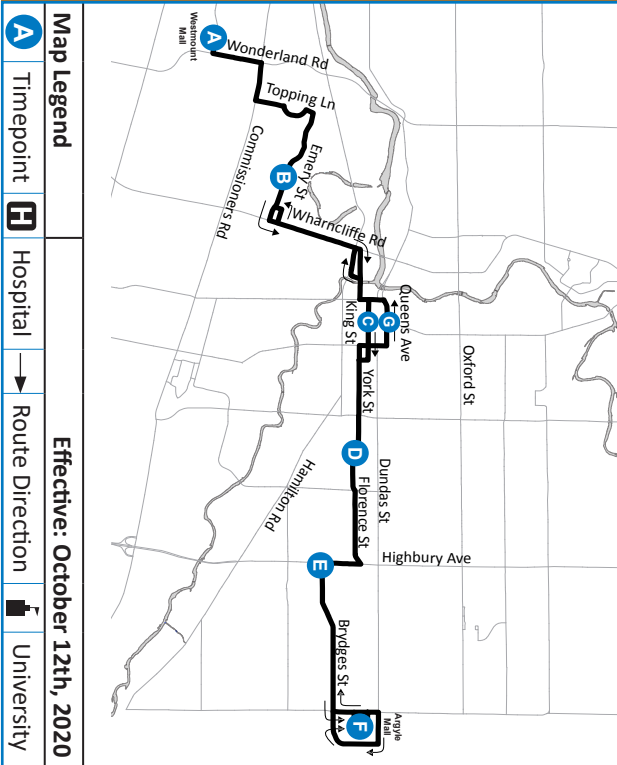

# 7 WESTMOUNT MALL - ARGYLE MALL

# 7 WESTMOUNT MALL - ARGYLE MALL

519-451-1347  
www.londontransit.ca

519-451-1347  
www.londontransit.ca

### LEGEND

+	Route Change	*	Bus into Garage
---	--------------	---	-----------------

use realtime.londontransit.ca for up-to-date arrivals