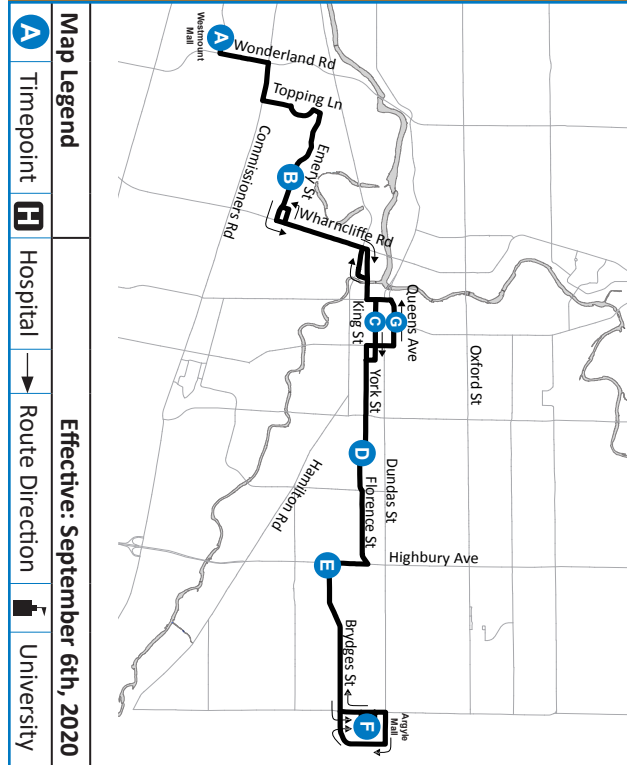

7 WESTMOUNT MALL - ARGYLE MALL

7 WESTMOUNT MALL - ARGYLE MALL

519-451-1347
www.londontransit.ca

519-451-1347
www.londontransit.ca

ROUTE 7 - THANKSGIVING

EASTBOUND							WESTBOUND					
Westmount Mall	Emery at Phyllis	King at Richmond	York at Rectory	Brydges at Highbury	Argyle Mall	Argyle Mall	Argyle Mall	Brydges at Highbury	York at Rectory	Queens at Richmond	Emery at Phyllis	Westmount Mall
A	B	C	D	E	F	F	F	E	D	G	B	A
LVS		LVS			LVS	ARR	LVS			LVS		ARR
-	-	-	-	-	-	-	8:40	8:47	8:52	9:00	9:09	9:19
-	-	-	-	8:51	8:56	9:05	9:05	9:12	9:17	9:25	9:34	9:44
8:39	8:50	9:00	9:08	9:14	9:20	9:26	9:40	9:47	9:52	10:00	10:09	10:19
-	-	9:24	9:30	9:36	9:41	9:50	10:00	10:07	10:12	10:20	10:29	10:39
9:24	9:35	9:45	9:53	9:59	10:05	10:11	10:25	10:32	10:37	10:45	10:54	11:04
9:54	10:05	10:15	10:23	10:29	10:35	10:41	10:55	11:02	11:07	11:15	11:24	11:34
10:24	10:35	10:45	10:53	10:59	11:05	11:11	11:25	11:32	11:37	11:45	11:54	12:04
10:49	11:00	11:10	11:18	11:24	11:30	11:36	11:49	11:56	12:02	12:10	12:20	12:31
11:14	11:25	11:35	11:43	11:49	11:55	12:01	12:14	12:21	12:27	12:35	12:45	12:56
11:43	11:54	12:05	12:13	12:19	12:25	12:31	12:44	12:51	12:57	13:05	13:15	13:26
12:13	12:24	12:35	12:43	12:49	12:55	13:01	13:14	13:21	13:27	13:35	13:45	13:56
12:43	12:54	13:05	13:13	13:19	13:25	13:31	13:44	13:51	13:57	14:05	14:15	14:26
13:08	13:19	13:30	13:38	13:44	13:50	13:56	14:09	14:16	14:22	14:30	14:40	14:51
13:38	13:49	14:00	14:08	14:14	14:20	14:26	14:39	14:46	14:52	15:00	15:10	15:21
14:08	14:19	14:30	14:38	14:44	14:50	14:56	15:09	15:16	15:22	15:30	15:40	15:51
14:38	14:49	15:00	15:08	15:14	15:20	15:26	15:39	15:46	15:52	16:00	16:10	16:21
15:03	15:14	15:25	15:33	15:39	15:45	15:51	16:09	16:16	16:22	16:30	16:40	16:51
15:33	15:44	15:55	16:03	16:09	16:15	16:21	16:39	16:46	16:52	17:00	17:10	17:20
16:03	16:14	16:25	16:33	16:39	16:45	16:51	17:12	17:18	17:23	17:30	17:40	17:50
16:25	16:36	16:47	16:55	17:01	17:07	17:13	17:13	17:19*	To Garage			
16:55	17:05	17:15	17:22	17:28	17:34	17:40	17:42	17:48	17:53	18:00	18:10	18:20
17:25	17:35	17:45	17:52	17:58	18:04	18:10	18:12	18:18	18:23	18:30	18:40	18:50
17:55	18:05	18:15	18:22	18:28	18:34	18:40	18:42	18:48	18:53	19:00	19:10	19:20
18:25	18:35	18:45	18:52	18:58	19:04	19:10	19:12	19:18	19:23	19:30	19:40	19:50
18:55	19:05	19:15	19:22	19:28	19:34	19:40	19:42	19:48	19:53	20:00	20:10	20:20
19:25	19:35	19:45	19:52	19:58	20:04	20:10	20:12	20:18	20:23	20:30	20:40	20:50
19:55	20:05	20:15	20:22	20:28	20:34	20:40	20:42	20:48	20:53	21:00	21:10	21:20
20:25	20:35	20:45	20:52	20:58	21:04	21:10	21:12	21:18	21:23	21:30	21:40	21:50
20:55	21:05	21:15	21:22	21:28	21:34	21:40	21:42	21:48	21:53	22:00	22:08	22:17
21:25	21:35	21:45	21:52	21:58	22:04	22:09	22:12	22:18	22:23	22:30	22:38	22:47*
21:58	22:07	22:15	22:22	22:27	22:33	22:38	22:38	22:44	22:49	23:00	23:08	23:17*
22:36	22:45	23:00	23:07	23:12	23:18	23:23	23:23	23:29*	To Garage			

LEGEND

+	Route Change	*	Bus into Garage

use realtime.londontransit.ca for up-to-date arrivals