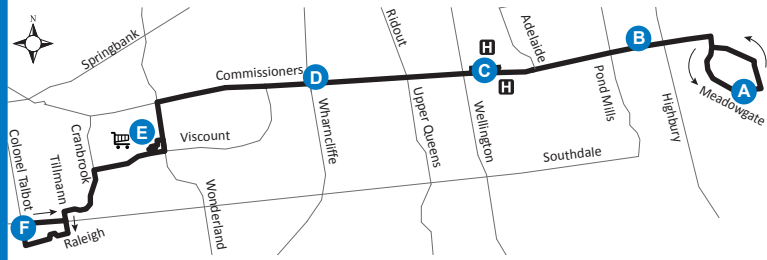

24 Talbot Village - Summerside

519-451-1347
www.londontransit.ca

Map Legend		Effective: November 29th, 2020	
A	Timepoint		Shopping Centre
H	Hospital		Route Direction

24 Talbot Village - Summerside

519-451-1347
www.londontransit.ca

ROUTE 24 - SATURDAY

WESTBOUND							EASTBOUND							
Darnley at Meadowgate	Commissioners at Deveron	Commissioners at Deveron	Victoria Hospital Zone A	Commissioners at Wharnccliffe	Westmount Mall	Westmount Mall	Colonel Talbot at Southdale	Westmount Mall	Westmount Mall	Commissioners at Wharnccliffe	Victoria Hospital Zone A	Commissioners at Deveron	Commissioners at Deveron	Darnley at Meadowgate
A	B	B	C	D	F	F	F	F	F	D	C	B	B	A
LVS	ARR	LVS			ARR	LVS		ARR	LVS			ARR	LVS	ARR
-	-	-	-	-	-	-	-	-	-	-	-	-	-	10:04
-	-	9:38	9:44	9:51	9:58	10:00	10:07	10:12	10:12	10:18	10:24	10:31	10:34	10:39
10:04	10:11	10:11	10:17	10:24	10:31	10:35	10:42	10:47	10:47	10:53	10:59	11:06	11:09	11:14
10:39	10:46	10:46	10:52	10:59	11:06	11:10	11:17	11:22	11:22	11:28	11:34	11:41	11:47	11:52
11:14	11:21	11:21	11:27	11:34	11:41	11:49	11:56	12:01	12:01	12:07	12:14	12:22	12:22	12:27
11:52	11:59	11:59	12:06	12:14	12:21	12:21	12:29	12:35	12:41	12:47	12:54	13:02	13:02	13:07
12:27	12:34	12:39	12:46	12:54	13:01	13:01	13:09	13:15	13:21	13:27	13:34	13:42	13:42	13:47
13:07	13:14	13:19	13:26	13:34	13:41	13:41	13:49	13:55	14:01	14:07	14:14	14:22	14:22	14:27
13:47	13:54	13:59	14:06	14:14	14:21	14:21	14:29	14:35	14:41	14:47	14:54	15:02	15:02	15:07
14:27	14:34	14:39	14:46	14:54	15:01	15:01	15:09	15:15	15:21	15:27	15:34	15:42	15:42	15:47
15:07	15:14	15:19	15:26	15:34	15:41	15:41	15:49	15:55	16:01	16:07	16:14	16:22	16:22	16:27
15:47	15:54	15:59	16:06	16:14	16:21	16:21	16:29	16:35	16:41	16:47	16:54	17:02	17:02	17:07
16:27	16:34	16:39	16:46	16:54	17:01	17:01	17:09	17:15	17:17	17:23	17:30	17:38*	To Garage	
17:07*	To Garage													