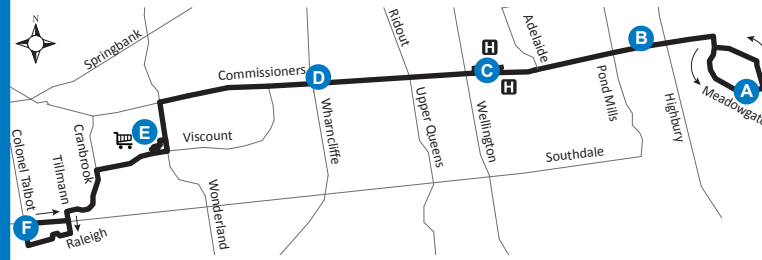

## 24

Map Legend		Effective: November 29th, 2020	
<b>A</b>	Timepoint		Shopping Centre
<b>H</b>	Hospital		Hospital
			Route Direction

519-451-1347  
www.londontransit.ca

## 24

Map Legend		Effective: November 29th, 2020	
<b>A</b>	Timepoint		Shopping Centre
<b>H</b>	Hospital		Hospital
			Route Direction

519-451-1347  
www.londontransit.ca

use realtime.londontransit.ca for up-to-date arrivals

ROUTE 24 - SATURDAY

WESTBOUND							EASTBOUND							
Darnley at Meadowgate	Commissioners at Deveron	Commissioners at Deveron	Victoria Hospital Zone A	Commissioners at Wharnclyffe	Westmount Mall	Westmount Mall	Colonel Talbot at Southdale	Westmount Mall	Westmount Mall	Commissioners at Wharnclyffe	Victoria Hospital Zone A	Commissioners at Deveron	Commissioners at Deveron	Darnley at Meadowgate
A	B	B	C	D	F	F	F	F	F	D	C	B	B	A
LVS	ARR	LVS			ARR	LVS		ARR	LVS			ARR	LVS	ARR
-	-	-	-	-	-	-	-	-	-	-	-	-	-	10:04
-	-	9:38	9:44	9:51	9:58	10:00	10:07	10:12	10:12	10:18	10:24	10:31	10:34	10:39
10:04	10:11	10:11	10:17	10:24	10:31	10:35	10:42	10:47	10:47	10:53	10:59	11:06	11:09	11:14
10:39	10:46	10:46	10:52	10:59	11:06	11:10	11:17	11:22	11:22	11:28	11:34	11:41	11:47	11:52
11:14	11:21	11:21	11:27	11:34	11:41	11:49	11:56	12:01	12:01	12:07	12:14	12:22	12:22	12:27
11:52	11:59	11:59	12:06	12:14	12:21	12:21	12:29	12:35	12:41	12:47	12:54	13:02	13:02	13:07
12:27	12:34	12:39	12:46	12:54	13:01	13:01	13:09	13:15	13:21	13:27	13:34	13:42	13:42	13:47
13:07	13:14	13:19	13:26	13:34	13:41	13:41	13:49	13:55	14:01	14:07	14:14	14:22	14:22	14:27
13:47	13:54	13:59	14:06	14:14	14:21	14:21	14:29	14:35	14:41	14:47	14:54	15:02	15:02	15:07
14:27	14:34	14:39	14:46	14:54	15:01	15:01	15:09	15:15	15:21	15:27	15:34	15:42	15:42	15:47
15:07	15:14	15:19	15:26	15:34	15:41	15:41	15:49	15:55	16:01	16:07	16:14	16:22	16:22	16:27
15:47	15:54	15:59	16:06	16:14	16:21	16:21	16:29	16:35	16:41	16:47	16:54	17:02	17:02	17:07
16:27	16:34	16:39	16:46	16:54	17:01	17:01	17:09	17:15	17:17	17:23	17:30	17:38*	To Garage	
17:07*	To Garage													