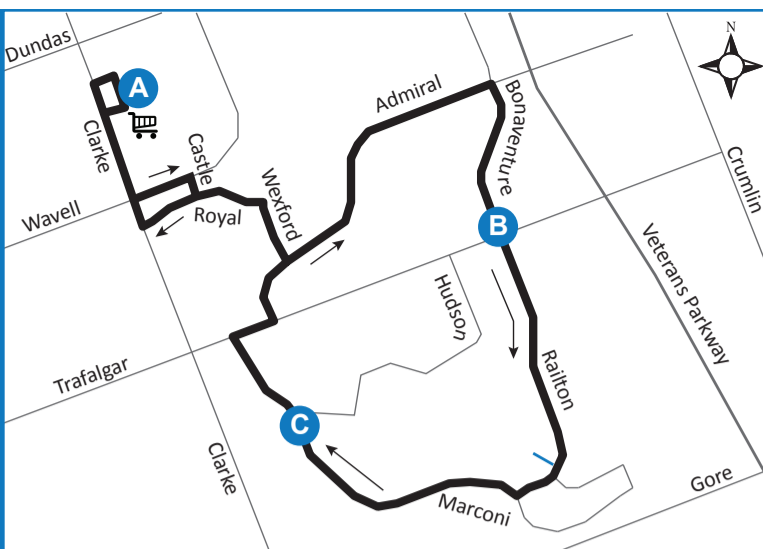

35 ARGYLE MALL - TRAFALGAR HEIGHTS

Map Legend

Effective: November 29th, 2020

A Timepoint Shopping Centre Route Direction

519-451-1347
www.londontransit.ca

ROUTE 35 - MONDAY TO FRIDAY

LEGEND

* Bus into Garage + Route Change

0:00 Bus goes into service at Admiral and Kipling 3min earlier

use realtime.londontransit.ca for up-to-date arrivals