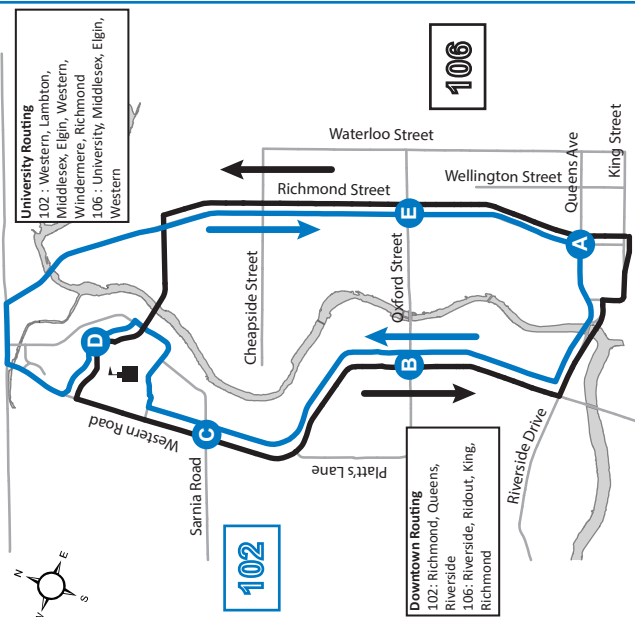

**102 DOWNTOWN -  
106 NATURAL SCIENCE**

Effective: February 7th, 2021

**Map Legend**

- A** Timepoint
- 102** 106
- ↑ Route Direction
- University
- Service Notes

**519-451-1347**  
www.londontransit.ca

*use realtime.londontransit.ca for up-to-date arrivals*