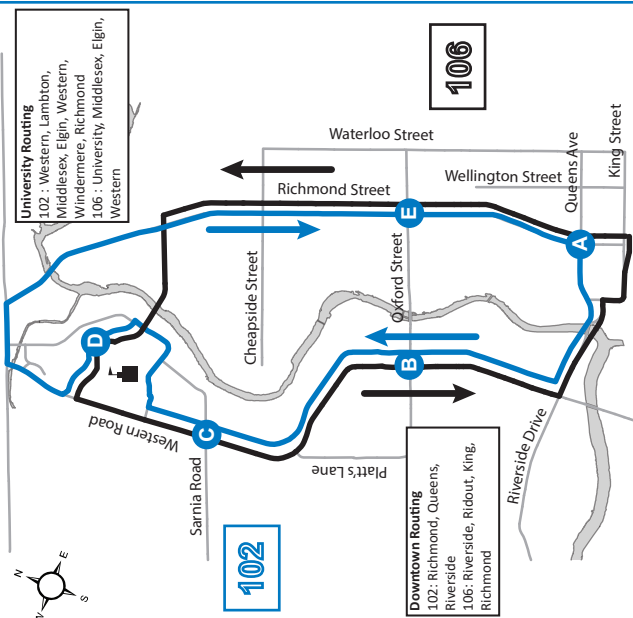

# 102 DOWNTOWN - 106 NATURAL SCIENCE

Effective: February 7th, 2021

**Map Legend**

- A** Timepoint
- 102** Route Direction
- 106** Route Direction
- University Service Notes

519-451-1347  
www.londontransit.ca

use realtime.londontransit.ca for up-to-date arrivals

**SERVICE NOTE:**  
 Routes 102 & 106 operate exclusively during the University fall/winter semesters Sep. 6 - Dec. 23, 2020 and Jan. 4 - Apr. 30, 2021. These routes offer limited service during exams and reading weeks.