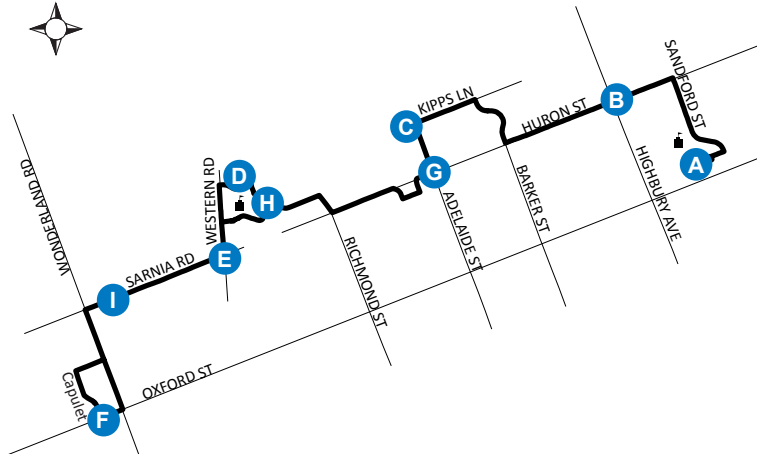

FANSHAWE COLLEGE - CAPULET

27

Map Legend

- **A** Timepoint
- → Route Direction
- College

Effective: February 7th, 2021

ROUTE 27 - MONDAY TO FRIDAY