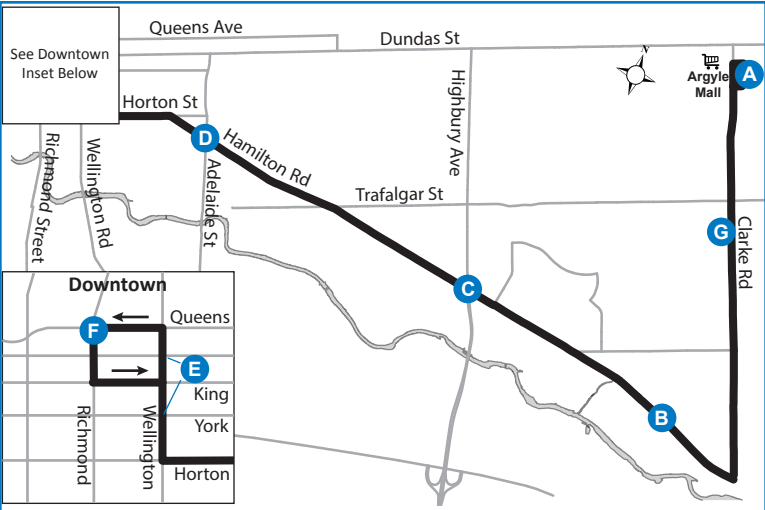

3 DOWNTOWN - ARGYLE MALL

Map Legend

Effective: February 7th, 2021

- A** Timepoint
- Shopping Centre
- Route Direction

519-451-1347
www.londontransit.ca

ROUTE 3 - MONDAY TO FRIDAY

use realtime.londontransit.ca for up-to-date arrivals

ROUTE 3 - SUNDAY / HOLIDAY

WESTBOUND						EASTBOUND				
Argyle Mall	Hamilton at River Run	Hamilton at Highbury	Hamilton at Adelaide	Wellington at Dundas	Richmond at Queens	Wellington at York	Hamilton at Adelaide	Hamilton at Highbury	Clarke at Charterhouse	Argyle Mall
A	B	C	D	E	F	E	D	C	G	A
LVS										ARR
8:49	8:58	9:03	9:11	9:16	9:19	9:22	9:27	9:34	9:42	9:46*
9:36	9:45	9:50	9:58	10:03	10:06	10:09	10:14	10:21	10:29	10:33*
10:23	10:32	10:37	10:45	10:50	10:53	10:56	11:01	11:08	11:16	11:20*
11:10	11:19	11:24	11:32	11:37	11:40	11:43	11:48	11:55	12:03	12:08*
11:56	12:06	12:11	12:19	12:24	12:27	12:30	12:35	12:42	12:51	15:56*
12:43	12:53	12:58	13:06	13:11	13:14	13:17	13:22	13:29	13:38	13:43*
13:30	13:40	13:45	13:53	13:58	14:01	14:04	14:09	14:16	14:25	14:30*
14:17	14:27	14:32	14:40	14:45	14:48	14:51	14:56	15:03	15:12	15:17*
15:04	15:14	15:19	15:27	15:32	15:35	15:38	15:43	15:50	15:59	16:04*
15:51	16:01	16:06	16:14	16:19	16:22	16:25	16:30	16:37	16:46	16:51*
16:39	16:49	16:54	17:02	17:07	17:09	17:12	17:17	17:24	17:33	17:37*
17:28	17:37	17:41	17:49	17:54	17:56	17:59	18:04	18:11	18:20	18:24*
18:15	18:24	18:28	18:36	18:41	18:43	18:46	18:51	18:58	19:07	19:11
19:22	19:31	19:35	19:43	19:48	19:50	19:53	19:58	20:05	20:14	20:18
20:22	20:31	20:35	20:43	20:48	20:50	20:53	20:58	21:05	21:14	21:18
21:22	21:31	21:35	21:43	21:48	21:50	21:53	21:58	22:05	22:13	22:16*