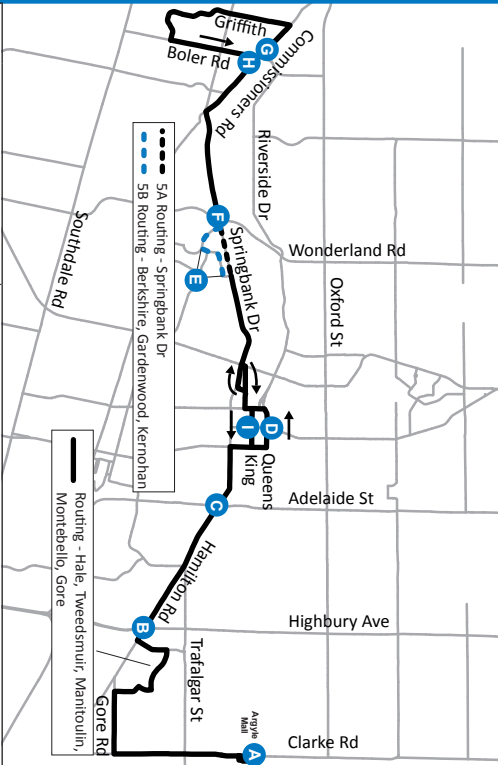

5

BYRON - ARGYLE MALL

519-451-1347
www.londontransit.ca

5