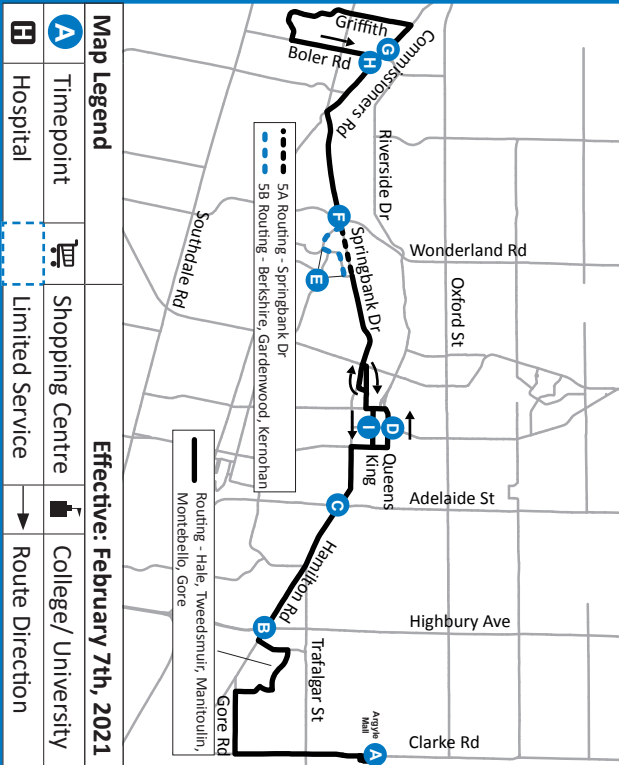

BYRON - ARGYLE MALL

519-451-1347
www.londontransit.ca

ROUTE 5 - MONDAY TO FRIDAY