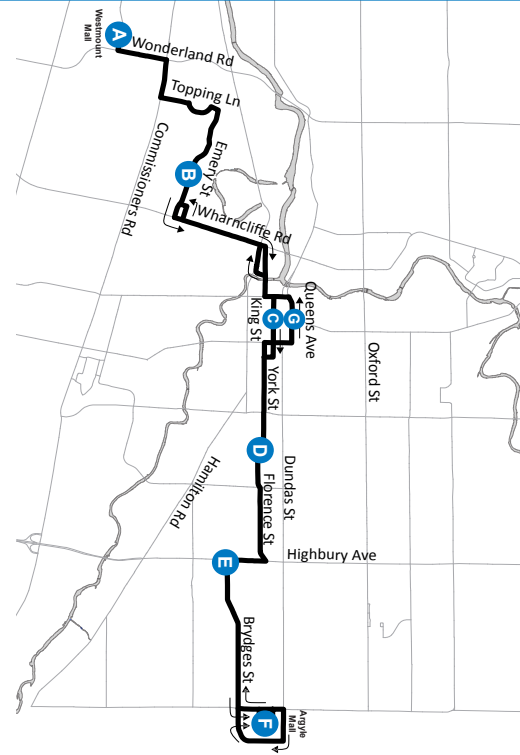

7

WESTMOUNT MALL - ARGYLE MALL

- A** Map Legend
- H** Hospital
- U** University
- Timepoint
- Route Direction

519-451-1347
www.londontransit.ca

7

WESTMOUNT MALL - ARGYLE MALL

- A** Map Legend
- H** Hospital
- U** University
- Timepoint
- Route Direction