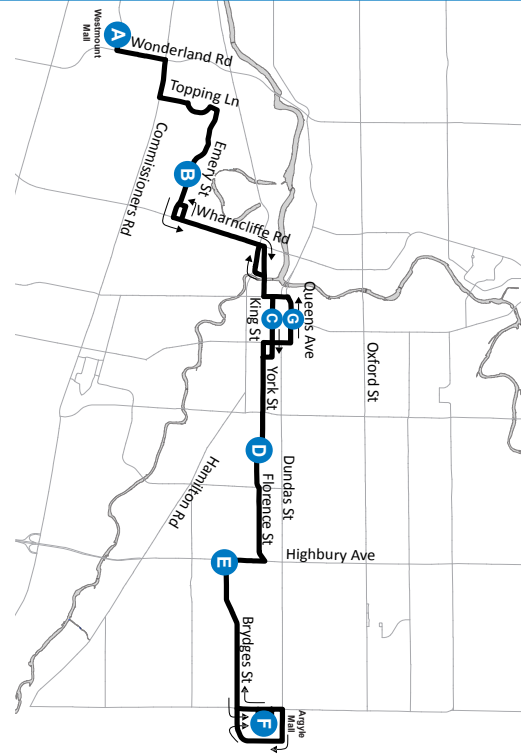

7

WESTMOUNT MALL - ARGYLE MALL

- A** Map Legend
- H** Hospital
- U** University
- Timepoint
- Route Direction

519-451-1347
www.londontransit.ca

7

WESTMOUNT MALL - ARGYLE MALL

- A** Map Legend
- H** Hospital
- U** University
- Timepoint
- Route Direction