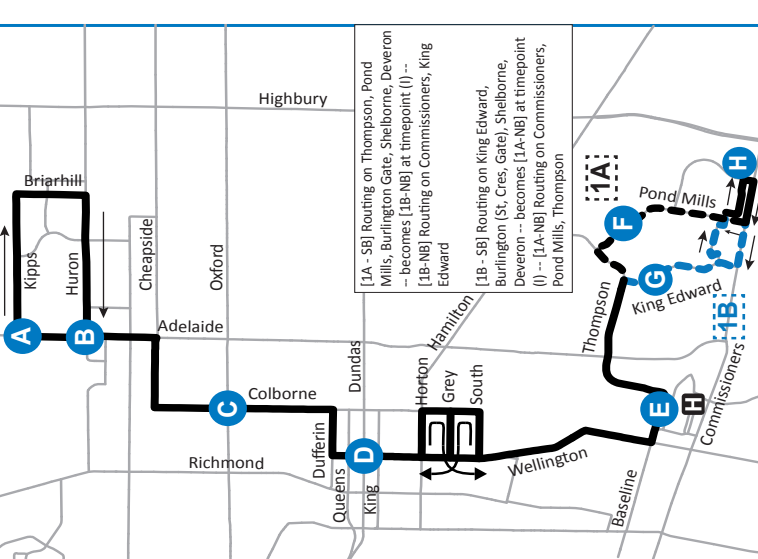

519-451-1347
www.londontransit.ca

ROUTE 1 - MONDAY TO FRIDAY