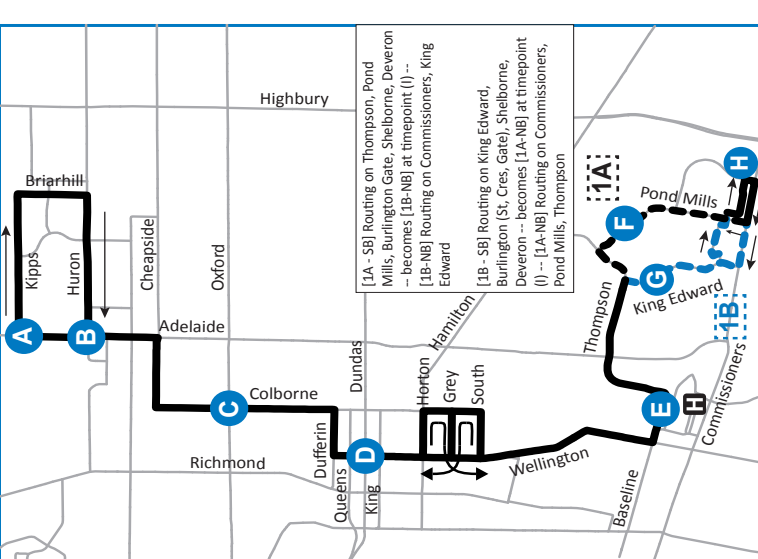

1 KIPPS LANE - POND MILLS RD/ KING EDWARD

519-451-1347
www.londontransit.ca

1 KIPPS LANE - POND MILLS RD/ KING EDWARD