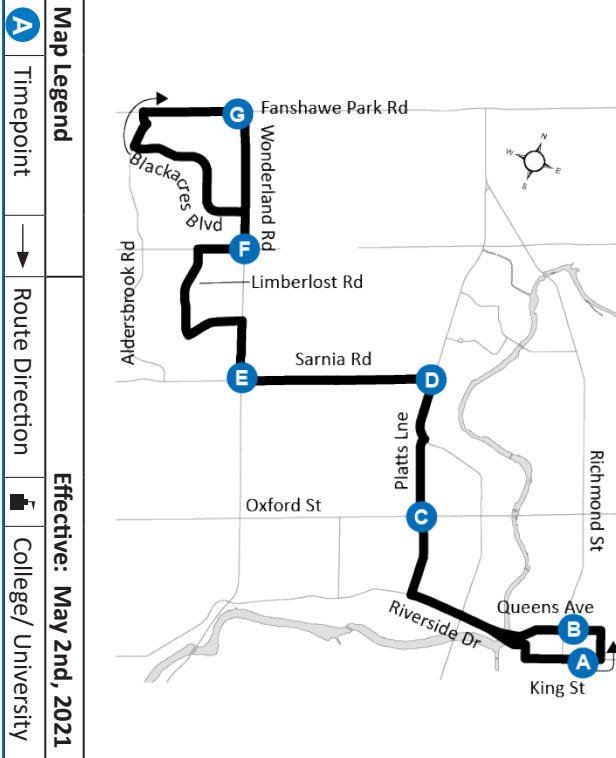

DOWNTOWN - WHITEHILLS

519-451-1347
www.londontransit.ca

ROUTE 9 - MONDAY TO FRIDAY

NORTHBOUND						SOUTHBOUND						
King at Clarence	Queens at Richmond	Platt's at Oxford	Sarnia at Western	Wonderland at Sarnia	Gainsborough at Wonderland	Fanshawe Park at Wonderland	Gainsborough at Wonderland	Gainsborough at Wonderland	Wonderland at Sarnia	Sarnia at Western	Platt's at Oxford	King at Clarence
A	B	C	D	E	F	G	F	F	E	D	C	A
LVS					LVS		ARR	LVS				ARR
-	-	-	-	-	-	5:55	5:59	5:59	6:07	6:10	6:15	6:23
-	-	-	-	-	-	6:31	6:35	6:35	6:43	6:46	6:51	6:59
6:27	6:30	6:36	6:41	6:46	6:53	7:03	7:07	7:07	7:16	7:20	7:26	7:36
7:01	7:05	7:12	7:18	7:23	7:33	7:44	7:48	7:48	7:57	8:01	8:07	8:17
7:41	7:45	7:52	7:58	8:03	8:13	8:24	8:28	8:28	8:37	8:41	8:47	8:57
8:21	8:25	8:32	8:38	8:43	8:53	9:04	9:08	9:08	9:16	9:19	9:25	9:34
9:01	9:05	9:12	9:18	9:22	9:32	9:42	9:46	9:46	9:54	9:57	10:03	10:12
9:41	9:45	9:52	9:58	10:02	10:12	10:22	10:26	10:26	10:34	10:37	10:43	10:52
10:21	10:25	10:32	10:38	10:42	10:52	11:02	11:06	11:06	11:14	11:17	11:23	11:32
11:01	11:05	11:12	11:18	11:22	11:32	11:42	11:46	11:46	11:54	11:57	12:03	12:12
11:41	11:45	11:52	11:58	12:02	12:12	12:22	12:26	12:31	12:39	12:42	12:48	12:57
12:21	12:25	12:32	12:38	12:43	12:48	12:58	1:02	1:07	1:15	1:18	1:24	1:33
1:01	1:05	1:12	1:18	1:23	1:28	1:38	1:42	1:47	1:55	1:58	2:04	2:13
1:41	1:45	1:52	1:58	2:03	2:08	2:18	2:22	2:31	2:39	2:43	2:50	3:00
2:25	2:30	2:37	2:44	2:49	2:56	3:06	3:10	3:19	3:27	3:31	3:38	3:48
3:10	3:15	3:22	3:29	3:34	3:41	3:51	3:55	4:04	4:12	4:16	4:23	4:33
3:55	4:00	4:08	4:15	4:21	4:28	4:38	4:42	4:49	4:57	5:01	5:08	5:18
4:40	4:45	4:53	5:00	5:06	5:13	5:23	5:27	5:34	5:42	5:46	5:53	6:03
5:25	5:30	5:38	5:45	5:51	5:58	6:08	6:11	6:13	6:20	6:23	6:29	6:37
6:12	6:15	6:21	6:27	6:32	6:38	6:46	6:49	6:51	6:58	7:01	7:07	7:15
6:47	6:50	6:56	7:02	7:07	7:13	7:21	7:24	7:26	7:33	7:36	7:42	7:50
7:22	7:25	7:31	7:37	7:42	7:48	7:56	7:59	8:01	8:08	8:11	8:17	8:25
7:57	8:00	8:06	8:12	8:17	8:23	8:31	8:34	8:36	8:43	8:46	8:52	9:00
8:32	8:35	8:41	8:47	8:52	8:58	9:06	9:10	9:14	9:20	9:23	9:28	9:35
9:07	9:10	9:16	9:21	9:26	9:31	9:39	9:43	9:47	9:53	9:56	10:01	10:08
9:42	9:45	9:51	9:56	10:01	10:06	10:14	10:18	10:22	10:28	10:31	10:36	10:43
10:17	10:20	10:26	10:31	10:36	10:41	10:49	10:53	10:57	11:03	11:06	11:11	11:18
10:52	10:55	11:01	11:06	11:11	11:16	11:24	11:28	11:32	11:38	11:41	11:46	11:53
11:27	11:30	11:36	11:41	11:46	11:51	11:59	12:03	12:07	12:13	12:16	12:21	12:28
11:58	12:00	12:06	12:11	12:15	12:19	12:27	12:30	12:33	12:39	12:41	12:46	12:53
12:28	12:30	12:36	12:41	12:45	12:49	12:57*	To Garage					
12:58	1:00	1:06	1:11	1:15	1:19	1:27*	To Garage					

use realtime.londontransit.ca for up-to-date arrivals

LEGEND

+	Route Change	*	Bus into Garage
0:00	Bus goes into service 7 mins earlier at Wonderland at Gainsborough