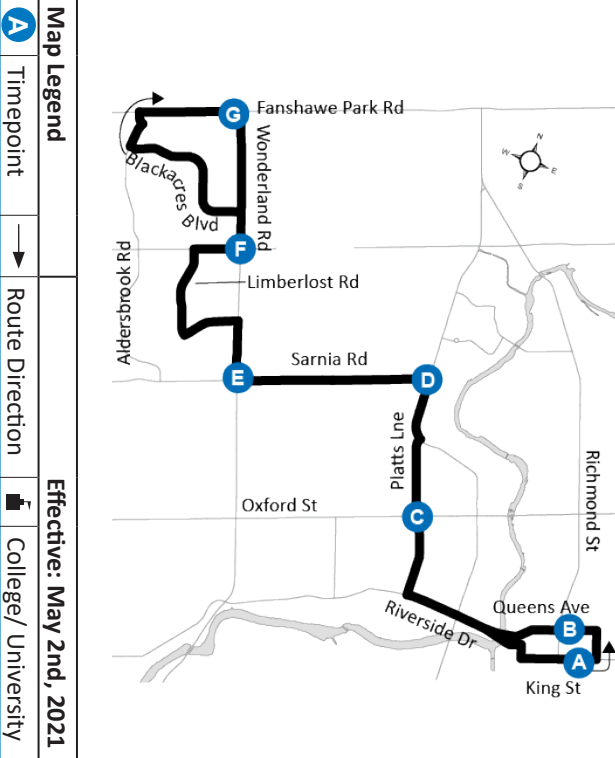

9

DOWNTOWN - WHITEHILLS

519-451-1347
www.londontransit.ca

9