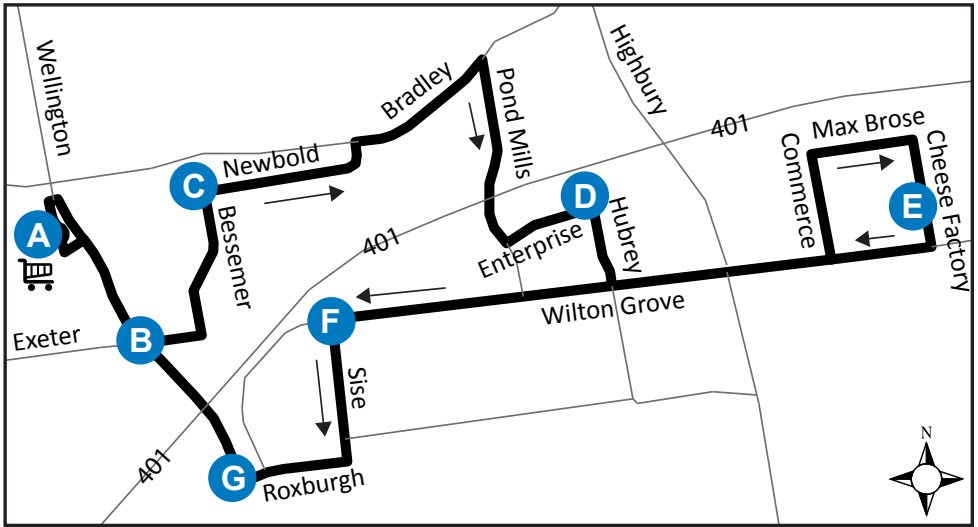

30 WHITE OAKS MALL - CHEESE FACTORY ROAD

Map Legend

Effective: September 4th, 2016

- Timepoint
- Shopping Centre
- Route Direction

ROUTE 30 - MONDAY-FRIDAY

EASTBOUND					WESTBOUND			
WHITE OAKS MALL	EXETER & WELLINGTON	NEWBOLD & BESSEMER	HUBREY & ENTERPRISE	CHEESE FACTORY ROAD	WILTON GROVE & SISE	ROXBURGH & WELLINGTON	WELLINGTON & EXETER	WHITE OAKS MALL
A	B	C	D	E	F	G	B	A
LVS				LVS				ARR
6:32	6:34	6:37	6:43	6:48	6:54	6:56	6:59	7:02
7:12	7:14	7:17	7:23	7:28	7:34	7:36	7:39	7:42
7:52	7:54	7:57	8:03	8:08	8:14	8:16	8:19	8:22
8:32	8:34	8:37	8:43	8:48	8:54	8:56	8:59	9:02
9:12	9:14	9:17	9:23	9:28	9:34	9:36	9:39	9:42
9:52	9:54	9:57	10:03	10:08	10:14	10:16	10:19	10:22
10:32	10:34	10:37	10:43	10:48	10:54	10:56	10:59	11:02
NO SERVICE UNTIL								
2:30	2:32	2:35	2:41	2:46	2:52	2:54	2:57	3:00
3:10	3:12	3:15	3:21	3:26	3:32	3:34	3:37	3:40
3:50	3:52	3:55	4:01	4:06	4:12	4:14	4:17	4:20
4:30	4:32	4:35	4:41	4:46	4:52	4:54	4:57	5:00
5:10	5:12	5:15	5:21	5:26	5:32	5:34	5:37	5:40
5:50	5:52	5:55	6:01	6:06	6:12	6:14	6:17	6:20
6:25	6:27	6:30	6:36	6:41	6:47	6:49	6:52	6:55

SPECIAL NOTE:

Route 30 operates exclusively from 6-11AM and 2-7PM on weekdays, excluding holidays