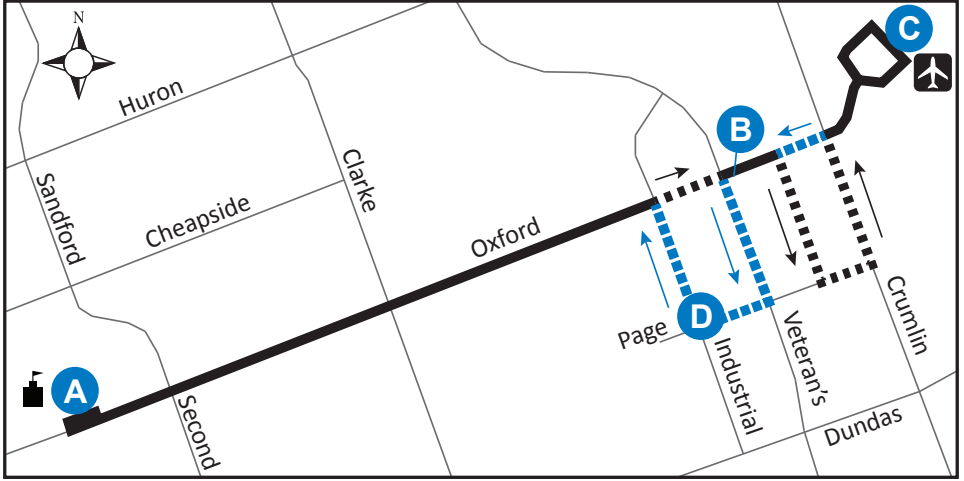

36 FANSHAWE COLLEGE - LONDON AIRPORT

Map Legend

A Timepoint

Airport

Shopping Centre

36 Service Notes

Effective: September 3rd, 2017

College/ University

Route Direction

SPECIAL NOTE:

Route 36 operates on weekdays only, excluding holidays.

ROUTE 36 - MONDAY-FRIDAY

EASTBOUND			WESTBOUND	
FANSHAWE COLLEGE STOP #3	OXFORD & VETERANS PARKWAY	LONDON AIRPORT	PAGE & INDUSTRIAL	FANSHAWE COLLEGE STOP #3
A	B	C	D	A
LVS				ARR
6:10	6:16	6:20	6:25	6:34
6:35	6:41	6:45	6:50	6:59
6:49	6:55	6:59	7:04	7:13
7:05	7:11	7:15	7:20	7:29
7:35	7:41	7:45	7:50	7:59
8:05	8:11	8:15	8:20	8:29
8:35	8:41	8:45	8:50	8:59
9:05	9:11	9:15	9:20	9:29
9:35	9:41	9:45	9:50	9:59
10:05	10:11	10:15	10:20	10:29
10:35	10:41	10:45	10:50	10:59
11:05	11:11	11:15	11:20	11:29
11:35	11:41	11:45	11:50	11:59
12:05	12:11	12:15	12:20	12:29
12:35	12:41	12:45	12:50	12:59
1:05	1:11	1:15	1:20	1:29
1:35	1:41	1:45	1:50	1:59
2:05	2:11	2:15	2:20	2:29
2:35	2:41	2:45	2:50	2:59
3:05	3:11	3:15	3:20	3:29
3:35	3:41	3:45	3:50	3:59
4:05	4:11	4:15	4:20	4:29
4:35	4:41	4:45	4:50	4:59
5:05	5:11	5:15	5:20	5:29
5:35	5:41	5:45	5:50	5:59
6:05	6:11	6:15	6:20	6:29
No Service Until				
10:36	10:42	10:46	10:51	11:00
11:09	11:15	11:19	11:23	11:31