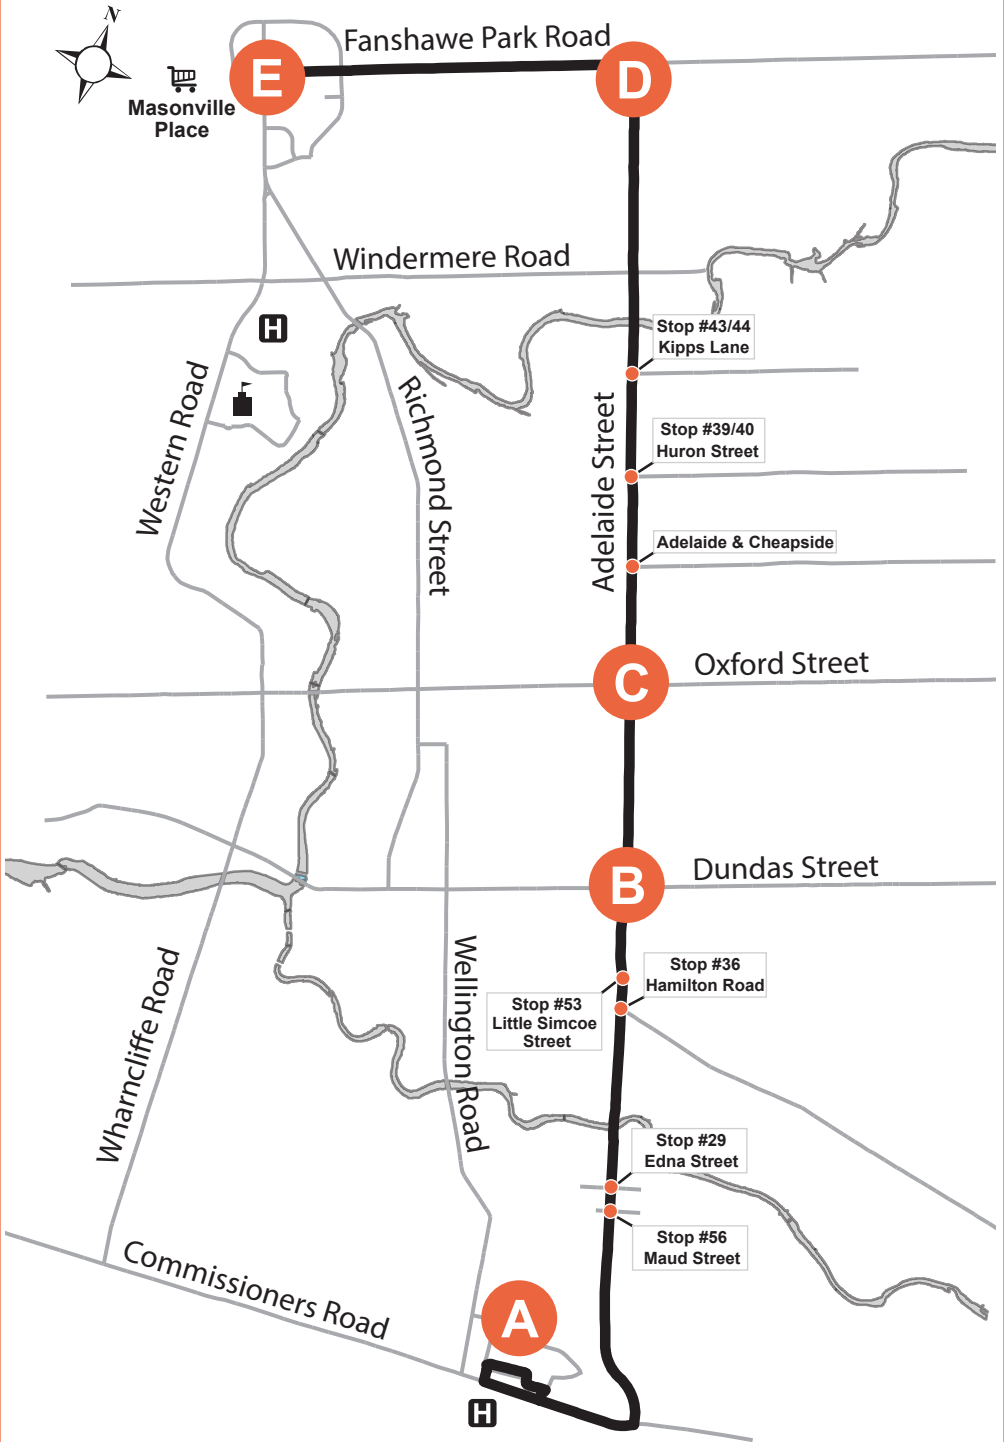

## EXPRESS MASONVILLE MALL - VICTORIA HOSPITAL

### Map Legend

**A** Timepoint

**●** Stop Location

Shopping Centre

Hospital

Effective: September 3rd, 2017

College/ University

Route Direction

**SPECIAL NOTES:**

Route 92 is a limited stop, semi-express route; we are unable to accommodate courtesy stops.

Route 92 operates on weekdays only, excluding holidays.