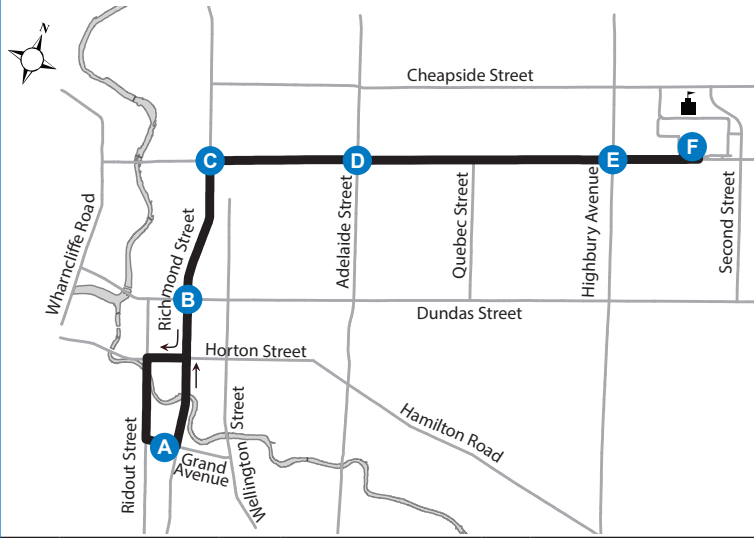

104 RIDOUT & GRAND - FANSHAWE COLLEGE

Map Legend		Effective: February 4th, 2018	
A	Timepoint	→	Route Direction
			College

519-451-1347
www.londontransit.ca

ROUTE 104 - SATURDAY

NORTHBOUND

SOUTHBOUND

Ridout & Grand	Richmond & Dundas	Oxford & Richmond	Oxford & Adelaide	Oxford & Highbury	Fanshawe College	Fanshawe College	Oxford & Highbury	Oxford & Adelaide	Richmond & Oxford	Richmond & Dundas	Ridout & Grand
A	B	C	D	E	F	F	E	D	C	B	A
LVS					ARR	LVS					ARR
-	7:52	7:57	8:00	8:05	8:06	8:07	8:10	8:16	8:20	8:25	8:29
-	8:22	8:27	8:30	8:35	8:36	8:39	8:42	8:48	8:52	8:57	9:01
8:36	8:42	8:47	8:50	8:55	8:56	9:05	9:08	9:14	9:18	9:23	9:27
9:01	9:07	9:12	9:15	9:20	9:21	9:35	9:38	9:44	9:48	9:53	9:57
9:30	9:36	9:41	9:44	9:49	9:50	10:00	10:03	10:10	10:14	10:20	10:26
10:06	10:12	10:18	10:21	10:27	10:29	10:31	10:34	10:41	10:45	10:51	10:57
10:27	10:33	10:39	10:42	10:48	10:50	10:56	10:59	11:06	11:10	11:16	11:22
10:57	11:03	11:09	11:12	11:18	11:20	11:26	11:29	11:36	11:40	11:46	11:52
11:27	11:33	11:39	11:42	11:48	11:50	11:56	11:59	12:06	12:10	12:16	12:22
11:57	12:03	12:09	12:12	12:18	12:20	12:26	12:29	12:36	12:40	12:46	12:52
12:27	12:33	12:39	12:42	12:48	12:50	12:56	12:59	1:06	1:10	1:16	1:22
12:57	1:03	1:09	1:12	1:18	1:20	1:26	1:29	1:36	1:40	1:46	1:52
1:27	1:33	1:39	1:42	1:48	1:50	1:55	1:58	2:05	2:09	2:15	2:22
1:56	2:02	2:08	2:11	2:17	2:19	2:25	2:28	2:35	2:39	2:45	2:52
2:26	2:32	2:38	2:41	2:47	2:49	2:59	3:02	3:09	3:13	3:19	3:26
2:56	3:02	3:08	3:11	3:17	3:19	3:25	3:28	3:35	3:39	3:45	3:52
3:26	3:32	3:38	3:41	3:47	3:49	3:55	3:58	4:05	4:09	4:15	4:22
3:56	4:02	4:08	4:11	4:17	4:19	4:25	4:28	4:35	4:39	4:45	4:52
4:26	4:32	4:38	4:41	4:47	4:49	4:55	4:58	5:05	5:09	5:15	5:22
4:56	5:02	5:08	5:11	5:17	5:19	5:28	5:31	5:38	5:42	5:48	5:55
5:26	5:32	5:38	5:41	5:47	5:49	5:57	6:00	6:05	6:08	6:12	Note 2
5:55	6:01	To Garage Note 2									