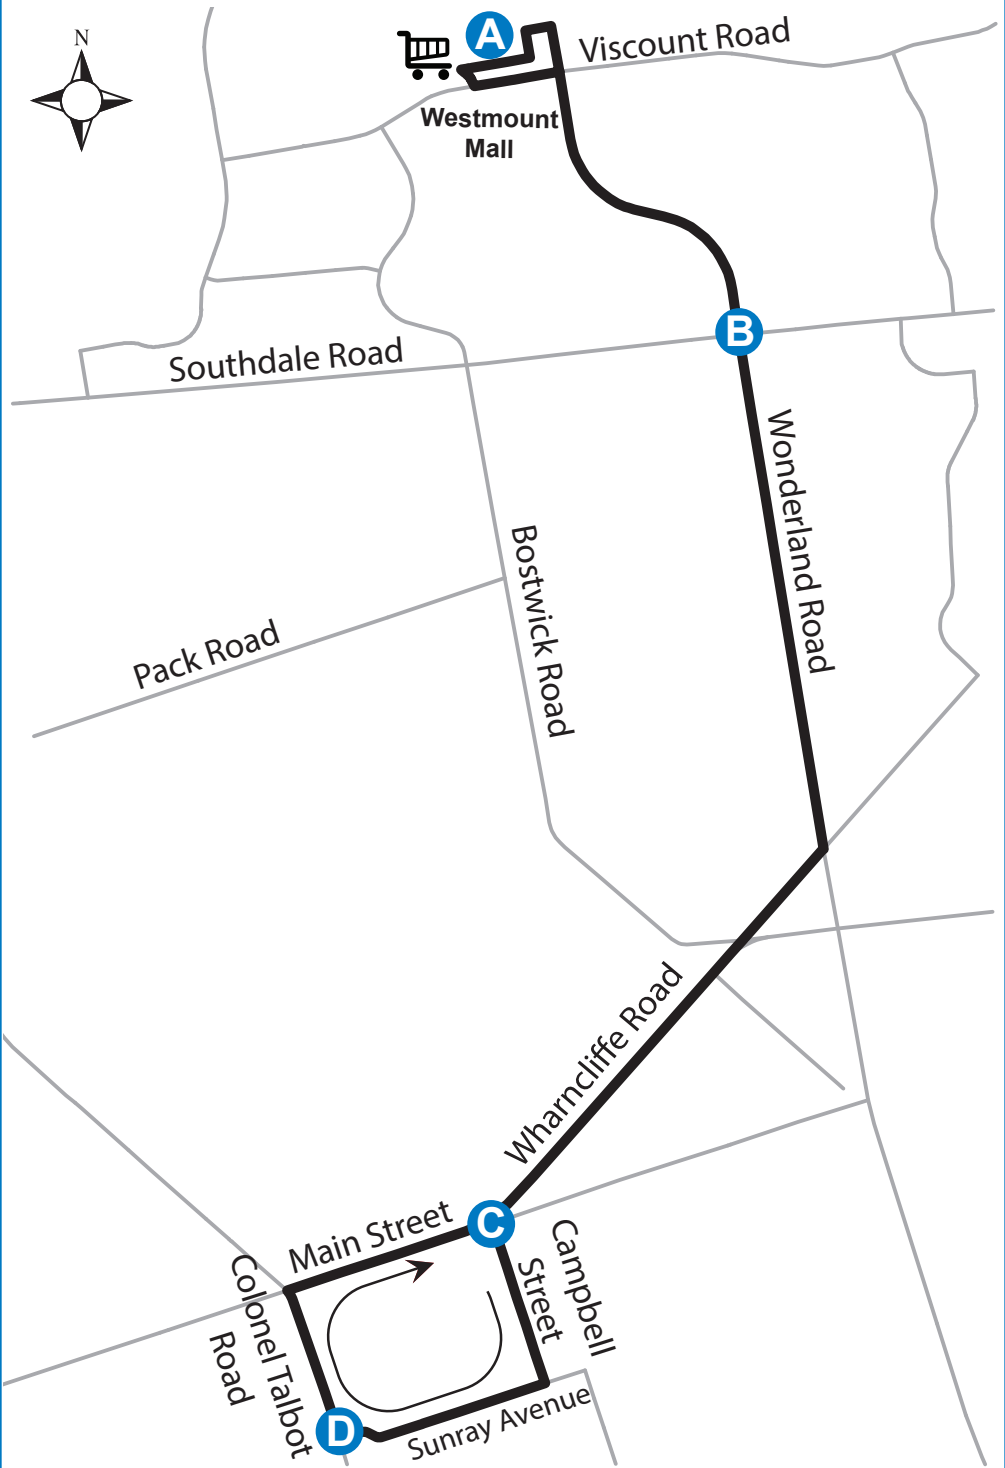

### Map Legend

**A** Timepoint    Shopping Centre    Route Direction

Effective: November 26th, 2017

# SERVICE NOTE:

Route 28 operates on a modified weekday Peak period service only from 6:30AM – 10:30AM and 2:30PM – 7:00PM.

## ROUTE 28 - MONDAY - FRIDAY

### NORTHBOUND

Westmount Mall	Wonderland & Southdale	Main & Campbell	Sunray & Colonel Talbot	Sunray & Colonel Talbot	Main & Campbell	Wonderland & Southdale	Westmount Mall
A	B	C	D	D	C	B	A
LVS			ARR	LVS			ARR
-	-	6:30	6:33	6:33	6:35	6:42	6:45
6:51	6:56	7:00	7:03	7:03	7:05	7:12	7:15
7:21	7:26	7:30	7:33	7:33	7:35	7:42	7:45
7:51	7:56	8:00	8:03	8:03	8:05	8:12	8:15
8:21	8:26	8:30	8:33	8:33	8:35	8:42	8:45
8:51	8:56	9:00	9:03	9:03	9:06	9:13	9:16
9:21	9:27	9:32	9:33	9:35	9:38	9:45	9:48
9:51	9:57	10:02	10:03	10:05	10:08	10:15	10:18
10:18	10:24	10:29	10:32	10:32	10:35	-	-
NO SERVICE UNTIL							
-	-	2:30	2:33	2:33	2:36	2:43	2:46
2:49	2:55	3:00	3:03	3:03	3:06	3:13	3:16
3:19	3:25	3:30	3:33	3:33	3:36	3:43	3:46
3:49	3:55	4:00	4:03	4:03	4:06	4:13	4:16
4:19	4:25	4:30	4:33	4:33	4:36	4:43	4:46
4:49	4:55	5:00	5:03	5:03	5:06	5:13	5:16
5:19	5:25	5:30	5:33	5:33	5:36	5:43	5:46
5:49	5:55	6:00	6:03	6:03	6:06	6:13	6:16
6:16	6:22	6:27	6:30	6:30	6:33	6:40	6:43
6:43	6:49	6:54	6:57	6:57	7:00	-	-