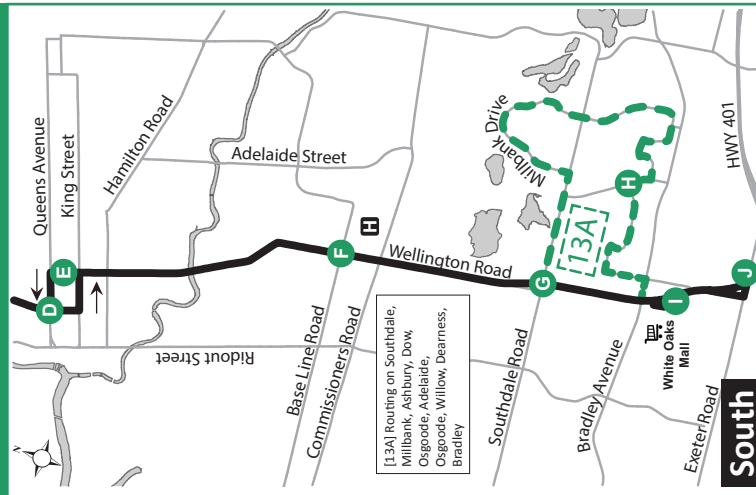

13 WHITE OAKS MALL - MASONVILLE PLACE

519-451-1347  
www.londontransit.ca

Map Legend		Effective: April 29 - June 23, 2018	
A	Timepoint	Shopping Centre	College/ University
H	Hospital	13A Service Notes	Route Direction

### ROUTE 13 - SUNDAY / HOLIDAY

SOUTHBOUND										NORTHBOUND							
Masonville Place	University Hospital	Oxford & Richmond	Richmond & Queens	Wellington & York	Wellington & Base Line	Wellington & Southdale	Adelaide & Osgoode	White Oaks Mall	White Oaks Mall	Adelaide & Osgoode	Wellington & Southdale	Wellington & Base Line	Wellington & Dundas	Richmond & Queens	Oxford & Richmond	Delaware Hall	Masonville Place
A	B	C	D	E	F	G	H	I	I	H	G	F	E	D	C	K	A
LVS							13 A	ARR	LVS	13 A							ARR
-	-	-	-	-	-	-	-	-	-	-	-	-	8:44	8:47	8:53	9:00	9:06
-	-	-	-	-	-	-	-	-	8:25	8:31	8:42	8:47	8:55	9:00	9:06	9:13	9:19
-	-	-	-	-	-	-	-	-	9:00	9:06	9:17	9:22	9:30	9:33	9:39	9:46	9:52
8:37	8:43	8:52	8:57	9:04	9:11	9:17	9:27	9:33	9:42	-	9:46	9:52	10:00</				