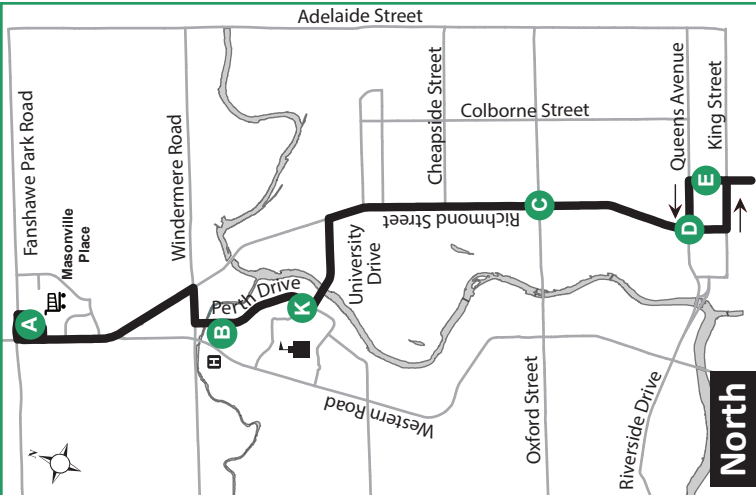

13 WHITE OAKS MALL - MASONVILLE PLACE

519-451-1347  
www.londontransit.ca

Map Legend		Effective: April 29 - June 23, 2018	
A	Timepoint	Shopping Centre	College/ University
H	Hospital	13A Service Notes	Route Direction

### ROUTE 13 - SUNDAY / HOLIDAY

SOUTHBOUND										NORTHBOUND							
Masonville Place	University Hospital	Oxford & Richmond	Richmond & Queens	Wellington & York	Wellington & Base Line	Wellington & Southdale	Adelaide & Osgoode	White Oaks Mall	White Oaks Mall	Adelaide & Osgoode	Wellington & Southdale	Wellington & Base Line	Wellington & Dundas	Richmond & Queens	Oxford & Richmond	Delaware Hall	Masonville Place
A	B	C	D	E	F	G	H	I	I	H	G	F	E	D	C	K	A
LVS							13 A	ARR	LVS	13 A							ARR
-	-	-	-	-	-	-	-	-	-	-	-	-	8:44	8:47	8:53	9:00	9:06
-	-	-	-	-	-	-	-	-	8:25	8:31	8:42	8:47	8:55	9:00	9:06	9:13	9:19
-	-	-	-	-	-	-	-	-	9:00	9:06	9:17	9:22	9:30	9:33	9:39	9:46	9:52
8:37	8:43	8:52	8:57	9:04	9:11	9:17	9:27	9:33	9:42	-	9:46	9:52	10:00</				