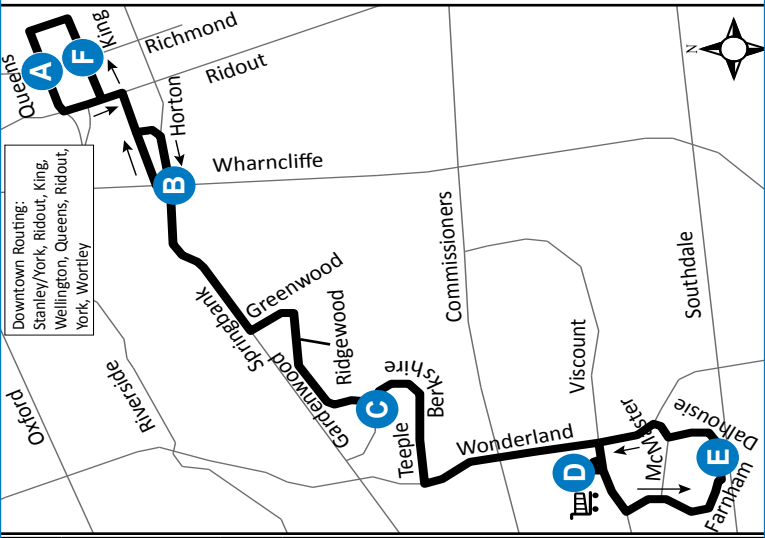

23 DOWNTOWN - WESTMOUNT MALL

Map Legend

- A** Timepoint
- Shopping Centre
- Route Direction

Effective: April 29th, 2018

519-451-1347
www.londontransit.ca

ROUTE 23 - SATURDAY

WESTBOUND					EASTBOUND					
Queens & Richmond	Horton & Wharncliffe	Gardenwood & Berkshire	Westmount Mall	Westmount Mall	Dalhousie & Brixham	Westmount Mall	Westmount Mall	Gardenwood & Berkshire	King & Richmond	Queens & Richmond
A	B	C	D	D	E	D	D	C	F	A
LVS			ARR	LVS		ARR	LVS			ARR
-	-	-	-	-	7:54	7:58	7:58	8:06	8:17	8:20
-	-	-	-	-	8:24	8:28	8:28	8:36	8:47	8:50
8:20	8:24	8:29	8:37	8:45	8:49	8:53	8:53	9:01	9:12	9:15
8:50	8:54	8:59	9:07	9:15	9:19	9:23	9:23	9:31	9:42	9:45
9:15	9:19	9:24	9:32	9:44	9:48	9:52	9:52	10:00	10:12	10:15
9:45	9:49	9:54	10:02	10:12	10:16	10:21	10:21	10:30	10:42	10:45
10:15	10:20	10:26	10:34	10:42	10:46	10:51	10:51	11:00	11:12	11:15
10:45	10:50	10:56	11:04	11:12	11:16	11:21	11:21	11:30	11:42	11:45
11:15	11:20	11:26	11:34	11:43	11:47	11:52	11:52	12:01	12:12	12:15
11:45	11:50	11:56	12:04	12:04	12:08	12:13	12:21	12:31	12:42	12:45
12:15	12:20	12:25	12:34	12:34	12:38	12:43	12:51	1:01	1:12	1:15
12:45	12:50	12:55	1:04	1:04	1:08	1:13	1:21	1:31	1:42	1:45
1:15	1:20	1:25	1:34	1:34	1:38	1:43	1:51	2:01	2:12	2:15
1:45	1:50	1:55	2:04	2:04	2:08	2:13	2:22	2:31	2:42	2:45
2:15	2:20	2:25	2:33	2:33	2:37	2:42	2:52	3:01	3:12	3:15
2:45	2:50	2:55	3:03	3:03	3:07	3:12	3:22	3:31	3:42	3:45
3:15	3:20	3:25	3:33	3:33	3:37	3:42	3:52	4:01	4:12	4:15
3:45	3:50	3:55	4:03	4:03	4:07	4:12	4:17	4:26	4:37	4:40
4:15	4:20	4:25	4:33	4:33	4:37	4:42	4:47	4:56	5:07	5:10
4:40	4:45	4:50	4:58	4:58	5:02	5:07	5:17	5:26	5:37	5:40
5:10	5:15	5:20	5:28	5:28	5:32	5:37	5:47	5:56	6:07	6:10
5:40	5:44	5:49	5:56	5:56	6:00	6:05	6:19	6:27	6:37	6:40
6:10	6:14	6:19	6:26	6:26	6:30	6:35	6:35	6:43	6:49	-
6:40	6:44	6:49	6:56	6:56	7:00	7:05	7:05	7:13	7:23	-

LEGEND	
Note 1	To garage via McMaster, Wonderland South
Note 2	To garage via King, Wellington, Queens, Ridout, Horton, Wharnccliffe, Wonderland

Scan for quick access
to LTC's website