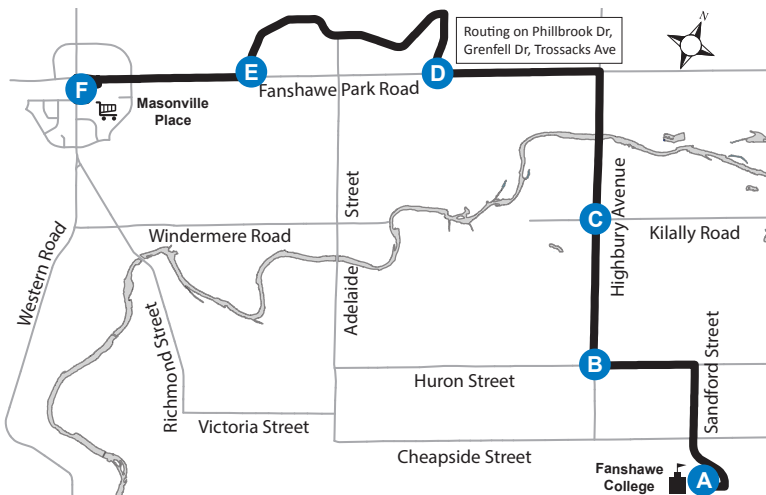

25 FANSHAWE COLLEGE- MASONVILLE PLACE

Map Legend

A	Timepoint		Shopping Centre		College/ University
----------	-----------	--	-----------------	--	---------------------

Effective: April 29th, 2018

519-451-1347
www.londontransit.ca

ROUTE 25 - SUNDAY/ HOLIDAY

NORTHBOUND						SOUTHBOUND					
Fanshawe College	Huron & Highbury	Highbury & Kilally	Trossacks & Fanshawe Park Road	Fanshawe Park Road & Phillbrook	Masonville Place	Masonville Place	Phillbrook & Donnybrook	Trossacks & Fanshawe Park Road	Highbury & Kilally	Huron & Highbury	Fanshawe College
A	B	C	D	E	F	F	E	D	C	B	A
LVS					ARR	LVS					ARR
From Route 40			8:27	8:33	8:37	Continues as Route 13 Southbound					
8:41	8:47	8:49	8:55	9:02	9:06	9:09	9:13	9:19	9:25	9:27	9:33
9:38	9:44	9:46	9:52	9:59	10:03	10:06	10:10	10:16	10:22	10:24	10:30
10:38	10:44	10:46	10:52	10:59	11:03	11:06	11:10	11:16	11:22	11:24	11:30
11:36	11:42	11:44	11:50	11:57	12:02	12:05	12:11	12:18	12:23	12:26	12:32
12:35	12:41	12:43	12:48	12:55	1:00	1:03	1:09	1:16	1:21	1:24	1:30
1:35	1:41	1:43	1:48	1:55	2:00	2:03	2:09	2:16	2:21	2:24	2:30
2:35	2:41	2:43	2:48	2:55	3:00	3:03	3:09	3:16	3:21	3:24	3:30
3:35	3:41	3:43	3:48	3:55	4:00	4:03	4:09	4:16	4:21	4:24	4:30
4:35	4:41	4:43	4:48	4:55	5:00	5:03	5:09	5:16	5:21	5:24	5:30
5:33	5:39	5:41	5:46	5:53	5:58	6:01	6:06	6:12	6:17	6:19	6:25
6:33	6:39	6:41	6:46	6:53	6:57	7:00	7:05	7:11	7:16	7:18	7:24
7:45	7:51	7:53	7:58	8:05	8:09	8:12	8:17	8:23	8:28	8:30	8:36
8:45	8:51	8:53	8:58	9:05	9:09	9:12	9:17	9:23	9:28	9:30	9:36
9:45	9:51	9:53	9:58	10:05	10:09	10:12	10:17	10:23	10:28	10:30	10:36
10:40	10:46	10:48	10:53	11:00	11:04	-	-	-	-	-	-
From Route 13 Northbound						11:22	11:26	11:32	To Route 40		