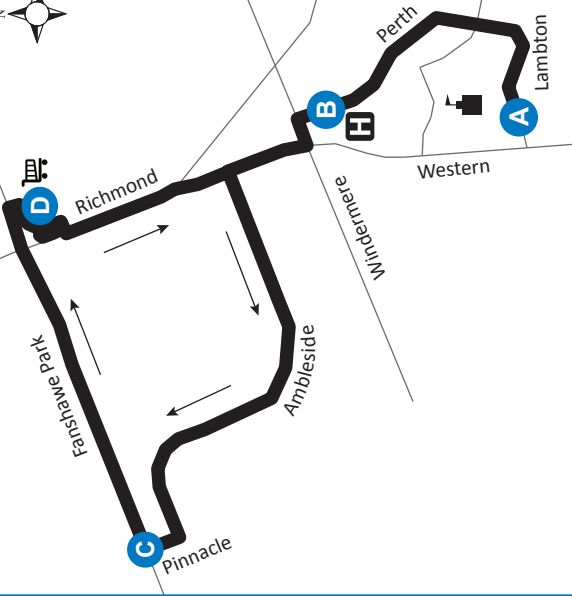

# 34 ALUMNI HALL - MASONVILLE MALL

<b>Map Legend</b>		<b>Effective: April 29th, 2018</b>	
<b>A</b>	Timepoint		Shopping Centre
	Route Direction		University
<b>H</b>	Hospital		

**519-451-1347**  
www.londontransit.ca

## ROUTE 34 - MONDAY - FRIDAY

NORTHBOUND				SOUTHBOUND		
Alumni Hall	University Hospital	Pinnacle & Fanshawe	Masonville Mall	Masonville Mall	University Hospital	Alumni Hall
<b>A</b>	<b>B</b>	<b>C</b>	<b>D</b>	<b>D</b>	<b>B</b>	<b>A</b>
LVS			ARR	LVS		ARR
-	-	-	-	7:35	7:42	7:45
7:48	7:51	7:59	8:03	8:05	8:12	8:15
8:18	8:21	8:29	8:33	8:35	8:42	8:45
8:48	8:51	8:59	9:03	9:07	9:12	9:15
9:18	9:22	9:29	9:33	9:37	9:42	9:45
9:48	9:52	9:59	10:03	10:07	10:12	10:15
10:18	10:22	10:29	10:33	10:37	10:42	10:45
10:48	10:52	10:59	11:03	11:07	11:12	11:15
11:18	11:22	11:29	11:33	11:37	11:42	11:45
11:48	11:52	11:59	12:03	12:07	12:12	12:15
12:18	12:22	12:29	12:33	12:37	12:42	12:45
12:48	12:52	12:59	1:03	1:07	1:12	1:15
1:18	1:22	1:29	1:33	1:37	1:42	1:45
1:48	1:52	1:59	2:03	2:06	2:11	2:15
2:18	2:22	2:30	2:35	2:36	2:41	2:45
2:48	2:52	3:00	3:05	3:06	3:11	3:15
3:17	3:21	3:29	3:34	3:36	3:41	3:45
3:45	3:49	3:57	4:02	4:06	4:11	4:15
4:15	4:19	4:27	4:32	4:36	4:41	4:45
4:45	4:49	4:57	5:02	5:06	5:11	5:15
5:15	5:19	5:27	5:32	5:36	5:41	5:45
5:45	5:49	5:57	6:02	6:06	6:11	6:15
6:15	6:19	6:27	6:32	7:10	7:15	7:18
7:22	7:26	7:34	7:38	8:15	8:20	8:23
8:27	8:31	8:39	8:43	9:12	9:17	9:20
9:23	9:27	9:35	9:39	10:10	10:15	10:18
10:22	10:26	10:34	10:38	11:05	11:10	11:13
11:17	11:21	11:29	11:33	To Garage Note 1		

LEGEND	
6:30	Arrives as Route 34, leaves as Route 40
6:30	Arrives as Route 40, leaves as Route 34
2:05	Arrives as Route 34, leaves as Route 16
Note 1	To garage via Richmond, Cheapside, Highbury

Scan for quick access to LTC's website