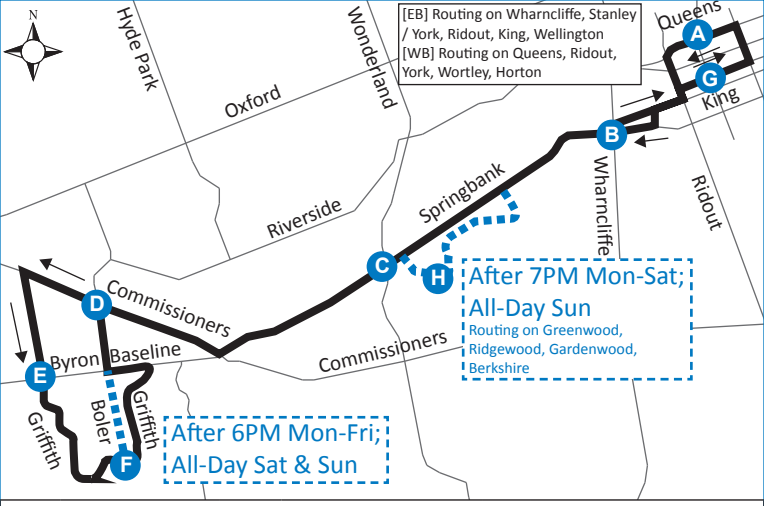

5 BYRON - DOWNTOWN

Map Legend

- A** Timepoint
- H** Hospital
- Shopping Centre
- College/ University
- 6PM** Service Notes
- Route Direction

Effective: April 29th, 2018

519-451-1347
www.londontransit.ca

ROUTE 5 - MONDAY - FRIDAY