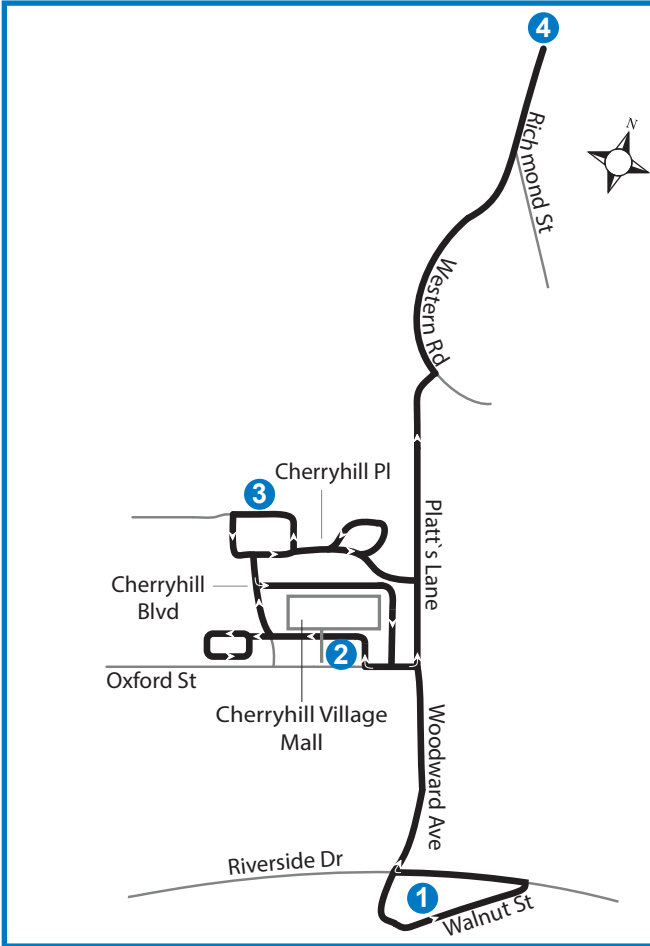

54 THURSDAY COMMUNITY BUS

Map Legend

Effective: April 30th, 2017

1	Timepoint		Route Direction
----------	-----------	--	-----------------

Route 54 - Community Bus (Thursday's Only)

Cherryhill Village Mall	Cherryhill Loop	Proudfoot Loop	Wonderland Loop	Farm Boy	Sobeys	Costco	Wonderland Loop	Proudfoot Loop	Cherryhill Village Mall
1	2	3	4	5	6	7	4	3	1
LVS	Starts At	Starts At	Starts At	LVS	LVS	LVS	Starts At	Starts At	Starts At
9:20	9:22	9:37	9:43	9:47	9:58	10:01	10:05	10:11	10:20
10:38	10:40	10:55	11:01	11:05	11:16	11:19	11:23	11:29	11:38
11:55	11:57	12:12	12:18	12:22	12:33	12:36	12:40	12:46	12:55
1:13	1:15	1:30	1:36	1:40	1:51	1:54	1:58	2:04	2:13
2:26	2:28 (Drop Offs Only)			-	-	-	-	-	-

55

FRIDAY COMMUNITY BUS

Map Legend

Effective: April 30th, 2017

1	Timepoint		Route Direction
----------	-----------	--	-----------------

Route 55 - Community Bus (Friday's Only)

Cherryhill Village Mall	Cherryhill Loop	Masonville Entrance 1*	Masonville Entrance 1*	Cherryhill Village Mall
2	3	4	4	2
LVS	Starts At	ARR	LVS	ARR
9:20	9:22	10:02	10:11	10:28
10:38	10:40	11:20	11:29	11:46
11:55	11:57	12:37	12:46	1:03
1:13	1:15	1:55	2:04	2:21
2:26	2:28 (Drop Offs Only)			-

Please note that only locations listed on schedule will be serviced.

Notes

85 Walnut/ 201 Riverside

- Scheduled pickup is at 9:08am (85 Walnut) and at 9:10am (201 Riverside), scheduled drop-offs are at 12:25pm and 2:40pm.
- Call-in pickups are ONLY available at this location for Route 55 (Friday) before 1:30pm. Requested pickups happen prior to entering Cherryhill Village Mall.

Oakridge Superstore

Before proceeding to Superstore, passengers can request to be dropped off at the plaza near Hyde Park Road and Royal York Road (CIBC).

Hyde Park Power Centre

Operators will not be permitted to pick up/ drop off customers at any other stores besides Walmart within the Power Centre, or along the route, for safety reasons.