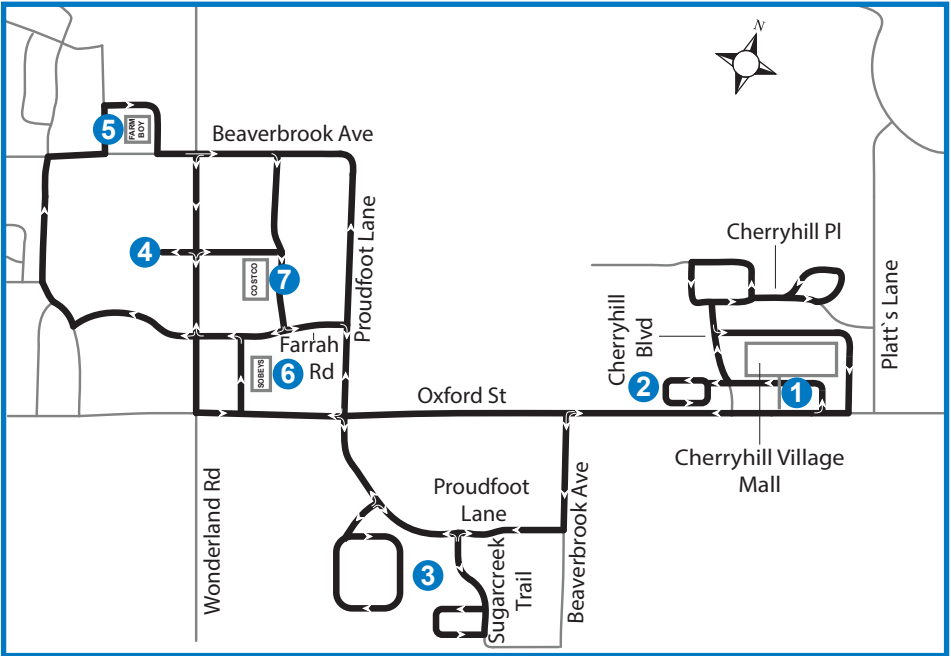

54 THURSDAY COMMUNITY BUS

Map Legend

Effective: April 30th, 2017

1	Timepoint		Route Direction

Route 54 - Community Bus (Thursday's Only)

Cherryhill Village Mall	Cherryhill Loop	Proudfoot Loop	Wonderland Loop	Farm Boy	Sobeys	Costco	Wonderland Loop	Proudfoot Loop	Cherryhill Village Mall
1	2	3	4	5	6	7	4	3	1
LVS	Starts At	Starts At	Starts At	LVS	LVS	LVS	Starts At	Starts At	Starts At
9:20	9:22	9:37	9:43	9:47	9:58	10:01	10:05	10:11	10:20
10:38	10:40	10:55	11:01	11:05	11:16	11:19	11:23	11:29	11:38
11:55	11:57	12:12	12:18	12:22	12:33	12:36	12:40	12:46	12:55
1:13	1:15	1:30	1:36	1:40	1:51	1:54	1:58	2:04	2:13
2:26	2:28 (Drop Offs Only)			-	-	-	-	-	-