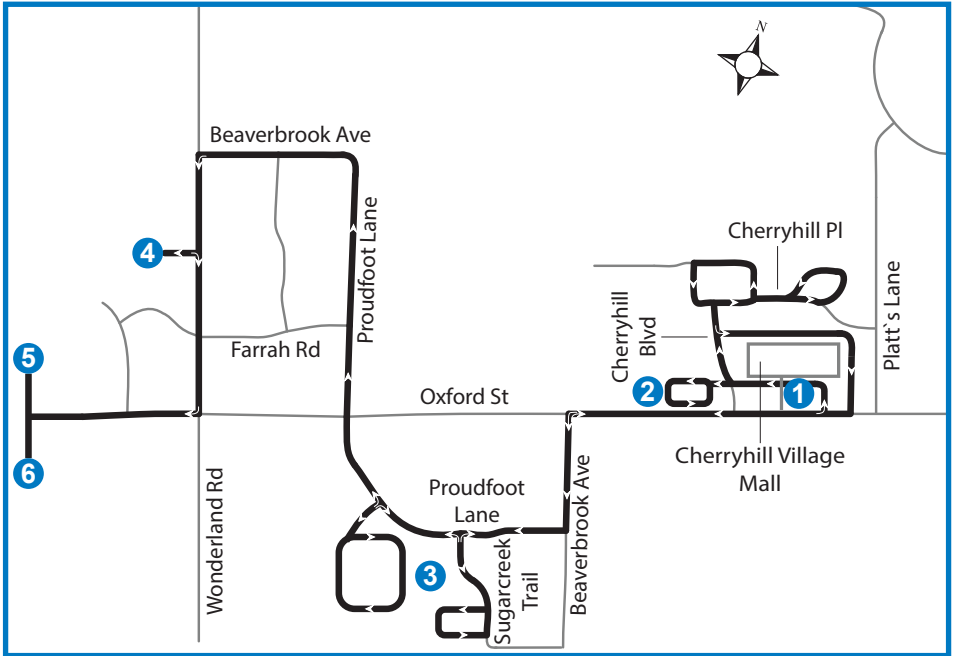

51

MONDAY COMMUNITY BUS

Map Legend

Effective: April 29th, 2018

1	Timepoint		Route Direction
----------	-----------	--	-----------------

Route 51 - Community Bus (Monday's Only)

Cherryhill Village Mall	Cherryhill Loop	Proudfoot Loop	Wonderland Loop	Sherwood Forest Mall	Wonderland Loop	Proudfoot Loop	Cherryhill Village Mall
1	2	3	4	5	4	3	1
LVS	Starts At	Starts At	Starts At	LVS	LVS	Starts At	Starts At
9:20	9:22	9:37	9:43	10:05	10:15	10:21	10:31
10:38	10:40	10:55	11:01	11:20	11:30	11:36	11:46
11:55	11:57	12:12	12:18	12:37	12:47	12:53	1:03
1:13	1:15	1:30	1:36	1:55	2:05	2:11	2:21
2:26	2:28 (Drop Offs Only)			-	-	-	-

52 TUESDAY COMMUNITY BUS

Map Legend

Effective: April 30th, 2017

1	Timepoint		Route Direction
----------	-----------	--	-----------------

Route 52- Community Bus (Tuesday's Only)

Cherryhill Village Mall	Cherryhill Loop	Proudfoot Loop	Wonderland Loop	Oakridge Superstore	Remark	Wonderland Loop	Proudfoot Loop	Cherryhill Village Mall
1	2	3	4	5	6	4	3	1
LVS	Starts At	Starts At	Starts At	LVS	LVS	LVS	Starts At	Starts At
9:20	9:22	9:37	9:43	9:55	10:05	10:14	10:20	10:29
10:38	10:40	10:55	11:01	11:13	11:23	11:32	11:38	11:47
11:55	11:57	12:12	12:18	12:30	12:40	12:49	12:55	1:04
1:13	1:15	1:30	1:36	1:48	1:58	2:07	2:13	2:22
2:26	2:28 (Drop Offs Only)			-	-	-	-	-

Oakridge Superstore

Before proceeding to Superstore, passengers can request to be dropped off at the plaza near Hyde Park Road and Royal York Road (CIBC).

Hyde Park Power Centre

Operators will not be permitted to pick up/ drop off customers at any other stores besides Walmart within the Power Centre, or along the route, for safety reasons.