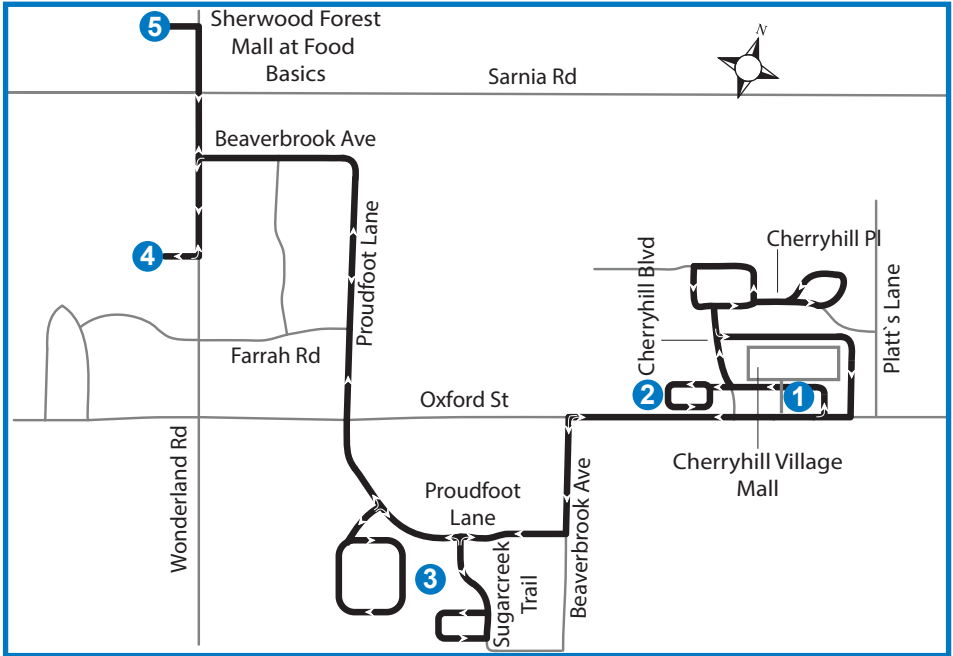

51

MONDAY COMMUNITY BUS

Map Legend

Effective: April 29th, 2018

1	Timepoint		Route Direction
----------	-----------	--	-----------------

Route 51 - Community Bus (Monday's Only)

Cherryhill Village Mall	Cherryhill Loop	Proudfoot Loop	Wonderland Loop	Sherwood Forest Mall	Wonderland Loop	Proudfoot Loop	Cherryhill Village Mall
1	2	3	4	5	4	3	1
LVS	Starts At	Starts At	Starts At	LVS	LVS	Starts At	Starts At
9:20	9:22	9:37	9:43	10:05	10:15	10:21	10:31
10:38	10:40	10:55	11:01	11:20	11:30	11:36	11:46
11:55	11:57	12:12	12:18	12:37	12:47	12:53	1:03
1:13	1:15	1:30	1:36	1:55	2:05	2:11	2:21
2:26	2:28 (Drop Offs Only)			-	-	-	-

52 TUESDAY COMMUNITY BUS

Map Legend

Effective: April 30th, 2017

1	Timepoint		Route Direction
----------	-----------	--	-----------------

Route 52- Community Bus (Tuesday's Only)

Cherryhill Village Mall	Cherryhill Loop	Proudfoot Loop	Wonderland Loop	Oakridge Superstore	Remark	Wonderland Loop	Proudfoot Loop	Cherryhill Village Mall
1	2	3	4	5	6	4	3	1
LVS	Starts At	Starts At	Starts At	LVS	LVS	LVS	Starts At	Starts At
9:20	9:22	9:37	9:43	9:55	10:05	10:14	10:20	10:29
10:38	10:40	10:55	11:01	11:13	11:23	11:32	11:38	11:47
11:55	11:57	12:12	12:18	12:30	12:40	12:49	12:55	1:04
1:13	1:15	1:30	1:36	1:48	1:58	2:07	2:13	2:22
2:26	2:28 (Drop Offs Only)			-	-	-	-	-

Oakridge Superstore

Before proceeding to Superstore, passengers can request to be dropped off at the plaza near Hyde Park Road and Royal York Road (CIBC).

Hyde Park Power Centre

Operators will not be permitted to pick up/ drop off customers at any other stores besides Walmart within the Power Centre, or along the route, for safety reasons.