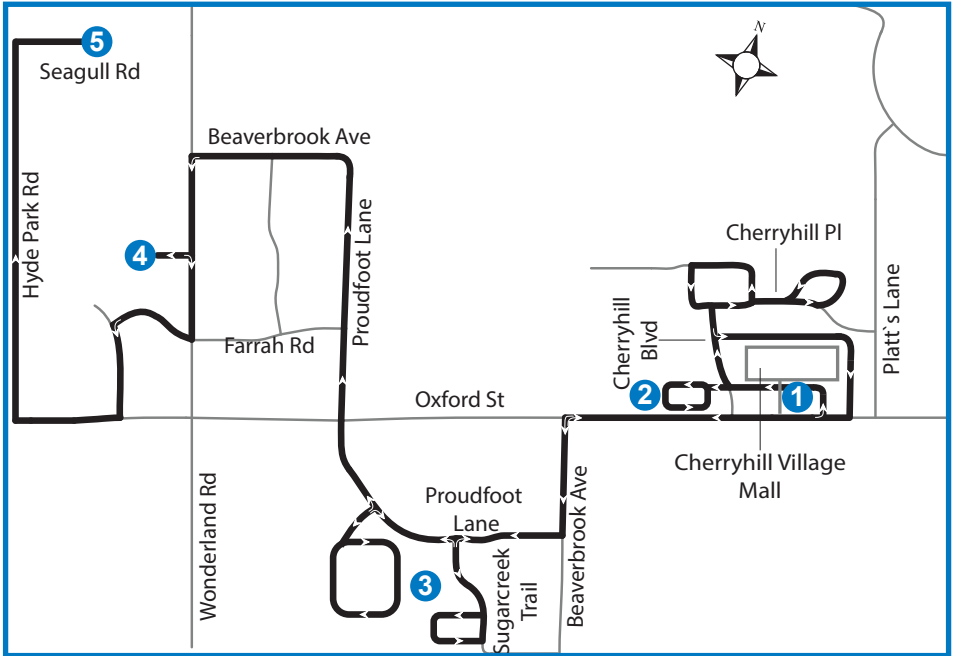

53

WEDNESDAY COMMUNITY BUS

Map Legend

Effective: April 30th, 2017

1	Timepoint		Route Direction

Route 53 - Community Bus (Wednesday's Only)

Cherryhill Village Mall	Cherryhill Loop	Proudfoot Loop	Wonderland Loop	Hyde Park Walmart	Wonderland Loop	Proudfoot Loop	Cherryhill Village Mall
1	2	3	4	5	4	3	1
LVS	Starts At	Starts At	Starts At	LVS	LVS	LVS	Starts At
9:20	9:22	9:37	9:43	10:03	10:18	10:24	10:33
10:38	10:40	10:55	11:01	11:21	11:36	11:42	11:51
11:55	11:57	12:12	12:18	12:38	12:53	12:59	1:08
1:13	1:15	1:30	1:36	1:56	2:11	2:17	2:26
2:26	2:28 (Drop Offs Only)			-	-	-	-