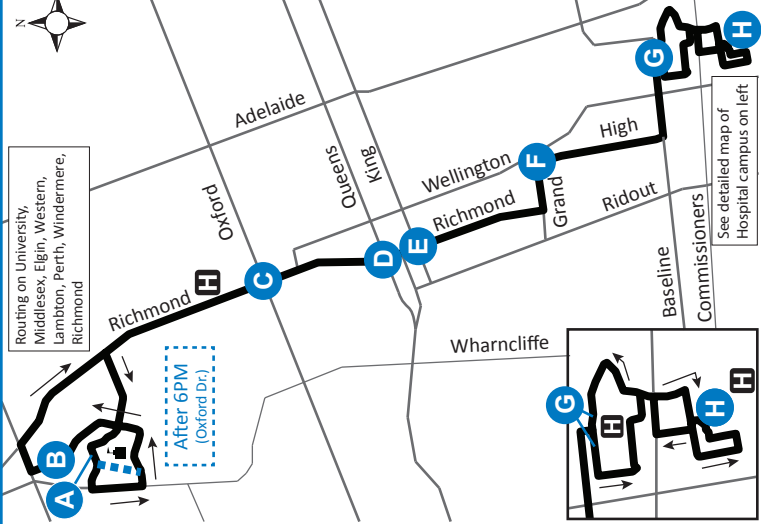

# 6 NATURAL SCIENCE - PARKWOOD INSTITUTE

**Map Legend** Effective: April 29th, 2018

**A** Timepoint **H** Hospital → Route Direction University

519-451-1347  
www.londontransit.ca

## ROUTE 6 - MONDAY - FRIDAY

LEGEND	
7:27	Arrives as Route 9C, leaves as Route 6
7:38	Arrives as Route 6, leaves as Route 9C
Note 1	To garage via Commissioners, Highbury
Note 2	To garage via King, Waterloo, York, Egerton, Brydges
Note 3	To garage via Baseline, Westminster, Thompson, Egerton, Brydges