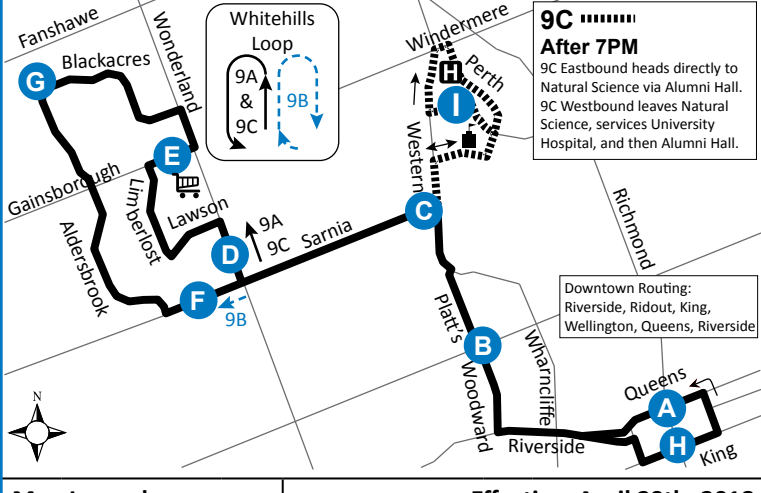

DOWNTOWN - WHITEHILLS

Map Legend Effective: April 29th, 2018

A	Timepoint		Shopping Centre		College/ University
H	Hospital	9B	Service Notes		Route Direction

519-451-1347
www.londontransit.ca

ROUTE 9 - MONDAY - FRIDAY

LEGEND	
7:22	Arrives as Route 9C, leaves as Route 6
7:13	Arrives as Route 6, leaves as Route 9C
Note 1	To garage via Wonderland

Scan for quick access to LTC's website

ROUTE 9 - SATURDAY

WESTBOUND EASTBOUND

ROUTE 9C - SATURDAY - AFTER 7PM

WESTBOUND EASTBOUND

Natural Science	University Hospital	Wonderland & Sarnia	Gainsborough & Wonderland	Aldersbrook & Blackacres	Sarnia & Aldersbrook	Natural Science
I	H	D	E	G	F	I
LVS		LVS			LVS	ARR
FROM ROUTE 9B						7:06
7:12	7:15	7:25	7:28	7:34	7:40	7:49
7:42	7:45	7:55	7:58	8:04	8:10	8:19
8:13	8:16	8:26	8:29	8:35	8:41	8:50
8:45	8:48	8:58	9:01	9:07	9:13	9:22
9:15	9:18	9:28	9:31	9:37	9:43	9:52
9:45	9:48	9:58	10:01	10:07	10:13	10:22
10:15	10:18	10:28	10:31	10:37	10:43	10:52
10:40	10:43	10:53	10:56	11:02	11:08	11:17
11:01	11:04	11:14	11:17	11:23	11:29	11:38
11:39	11:42	11:52	11:55	12:01	12:07	12:16
12:14	12:17	12:27	12:30	12:36	12:42	Note 2

ROUTE 9C - SUNDAY / HOLIDAY - AFTER 7PM

WESTBOUND EASTBOUND

Natural Science	University Hospital	Wonderland & Sarnia	Gainsborough & Wonderland	Aldersbrook & Blackacres	Sarnia & Aldersbrook	Natural Science
I	H	D	E	G	F	I
LVS		LVS			LVS	ARR
FROM ROUTE 9B						7:16
7:01	7:04	7:14	7:17	7:23	7:29	7:38
7:31	7:34	7:44	7:47	7:53	7:59	8:08
8:01	8:04	8:14	8:17	8:23	8:29	8:38
8:31	8:34	8:44	8:47	8:53	8:59	9:08
9:01	9:04	9:14	9:17	9:23	9:29	9:38
9:31	9:34	9:44	9:47	9:53	9:59	10:08
10:01	10:04	10:14	10:17	10:23	10:29	10:38
10:36	10:39	10:49	10:52	10:58	11:04	11:13
11:12	11:15	11:25	11:28	11:34	11:40	Note 2