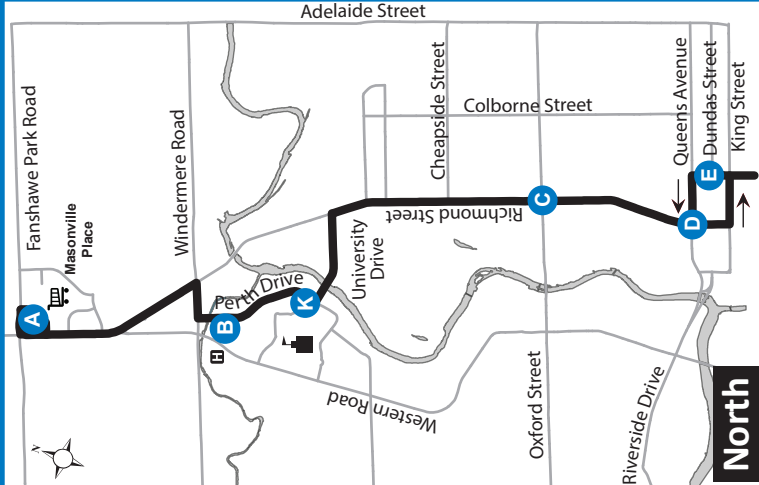

13 MASONVILLE PLACE - WHITE OAKS MALL

519-451-1347
www.londontransit.ca

13 MASONVILLE PLACE - WHITE OAKS MALL

519-451-1347
www.londontransit.ca

Map Legend

A Timepoint	Shopping Centre	College/ University
H Hospital	13A Service Notes	Route Direction

Effective: September 6th, 2020

Map Legend

A Timepoint	Shopping Centre	College/ University
H Hospital	13A Service Notes	Route Direction

Effective: September 6th, 2020

use realtime.londontransit.ca for up-to-date arrivals

ROUTE 13 - SUNDAY / HOLIDAY

SOUTHBOUND								NORTHBOUND									
Masonville Place	University Hospital	Richmond at Oxford	Richmond at Queens	Wellington at York	Wellington at Base Line	Wellington at Southdale	Adelaide at Osgoode	White Oaks Mall	White Oaks Mall	Adelaide at Osgoode	Wellington at Southdale	Wellington at Base Line	Wellington at Dundas	Richmond at Queens	Richmond at Oxford	Delaware Hall	Masonville Place
A	B	C	D	E	F	G	H	I	I	H	G	F	E	D	C	K	A
LVS								ARR	LVS								ARR
							13 A			13 A							
-	-	-	-	-	-	-	-	-	6:25	6:31	6:42	6:47	6:55	7:00	7:06	7:13	7:19
-	-	-	-	-	-	-	-	-	7:14	-	7:18	7:24	7:32	7:35	7:41	7:48	7:54
6:37	6:43	6:52	6:57	7:04	7:10	7:16	-	7:21									