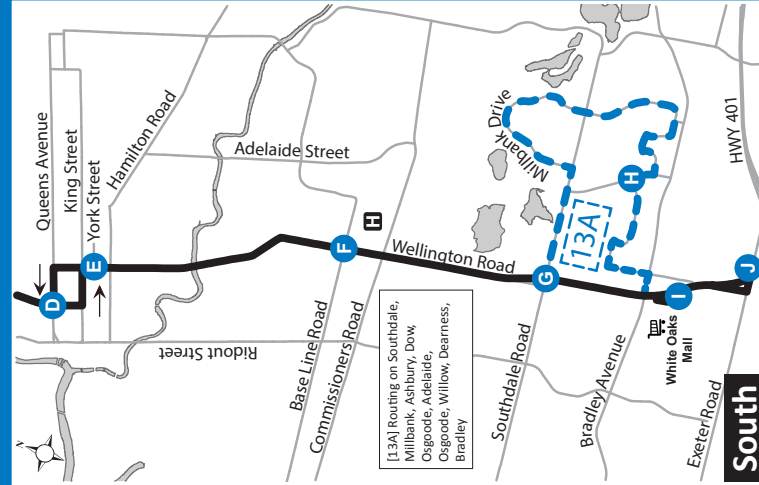

13 MASONVILLE PLACE - WHITE OAKS MALL

519-451-1347
www.londontransit.ca

13 MASONVILLE PLACE - WHITE OAKS MALL

519-451-1347
www.londontransit.ca

Map Legend

A Timepoint	Shopping Centre	College/ University
H Hospital	13A Service Notes	Route Direction

Effective: September 6th, 2020

Map Legend

A Timepoint	Shopping Centre	College/ University
H Hospital	13A Service Notes	Route Direction

Effective: September 6th, 2020

use realtime.londontransit.ca for up-to-date arrivals

ROUTE 13 - SUNDAY / HOLIDAY

SOUTHBOUND								NORTHBOUND									
Masonville Place	University Hospital	Richmond at Oxford	Richmond at Queens	Wellington at York	Wellington at Base Line	Wellington at Southdale	Adelaide at Osgoode	White Oaks Mall	White Oaks Mall	Adelaide at Osgoode	Wellington at Southdale	Wellington at Base Line	Wellington at Dundas	Richmond at Queens	Richmond at Oxford	Delaware Hall	Masonville Place
A	B	C	D	E	F	G	H	I	I	H	G	F	E	D	C	K	A
LVS								ARR	LVS								ARR
							13 A			13 A							
-	-	-	-	-	-	-	-	-	6:25	6:31	6:42	6:47	6:55	7:00	7:06	7:13	7:19
-	-	-	-	-	-	-	-	-	7:14	-	7:18	7:24	7:32	7:35	7:41	7:48	7:54
6:37	6:43	6:52	6:57	7:04	7:10	7:16	-	7:21									