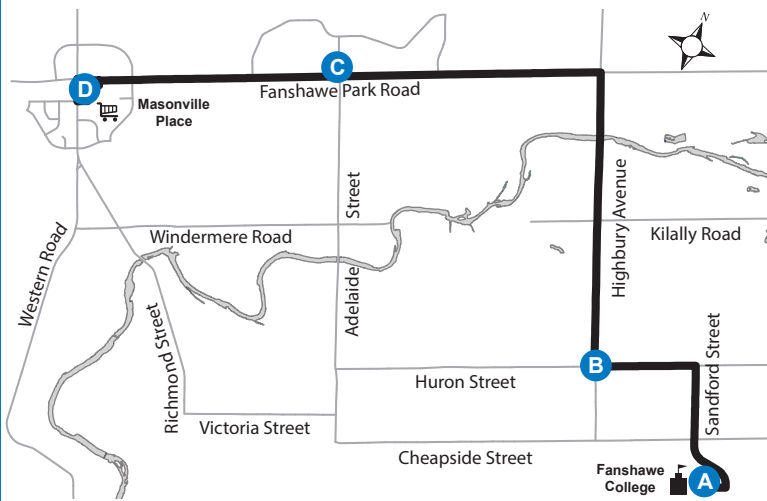

25 FANSHAWE COLLEGE- MASONVILLE PLACE

Map Legend

A	Timepoint		Shopping Centre		College/ University
----------	-----------	--	-----------------	--	---------------------

Effective: September 6th, 2020

519-451-1347
www.londontransit.ca