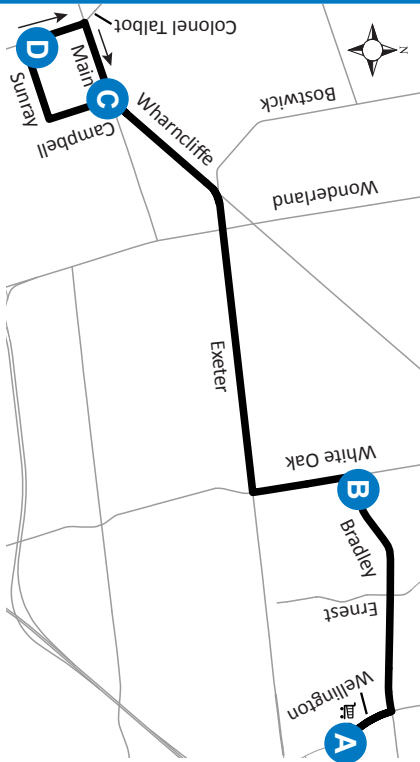

# 28 WHITE OAKS MALL- LAMBETH

**A** Timepoint

Shopping Centre

Route Direction

**Map Legend**

**Effective: September 6th, 2020**

519-451-1347  
www.londontransit.ca

# 28 WHITE OAKS MALL- LAMBETH

**A** Timepoint

Shopping Centre

Route Direction

**Map Legend**

**Effective: September 6th, 2020**

519-451-1347  
www.londontransit.ca

**ROUTE 28 - MONDAY TO FRIDAY**

SOUTHBOUND				NORTHBOUND			
White Oaks Mall	White Oak at Bradley	Main at Campbell	Sunray at Colonel Talbot	Sunray at Colonel Talbot	Main at Campbell	White Oak at Bradley	White Oaks Mall
<b>A</b>	<b>B</b>	<b>C</b>	<b>D</b>	<b>D</b>	<b>C</b>	<b>B</b>	<b>A</b>
LVS			ARR	LVS			ARR
-	-	-	-	-	-	6:26	6:32
6:35	6:41	6:49	6:51	6:51	6:53	7:01	7:07
7:14	7:20	7:28	7:31	7:31	7:33	7:41	7:47
7:54	8:00	8:08	8:11	8:11	8:13	8:21	8:27
8:34	8:40	8:48	8:51	8:51	8:54	9:02	9:08
9:14	9:20	9:28	9:31	9:31	9:34	9:42	9:48
9:54	10:00	10:08	10:11	10:11	10:14*	To Garage	
No Service Until PM							
-	-	-	-	-	-	2:36	2:42
2:48	2:54	3:02	3:05	3:05	3:08	3:16	3:22
3:28	3:34	3:42	3:45	3:45	3:48	3:56	4:02
4:08	4:14	4:22	4:25	4:25	4:28	4:36	4:42
4:48	4:54	5:02	5:05	5:05	5:08	5:16	5:22
5:28	5:34	5:42	5:45	5:45	5:48	5:56	6:02
6:08	6:14	6:22	6:25	6:25	6:28	6:36	6:42
6:48	6:54	7:02	7:05	7:05	7:08*	To Garage	