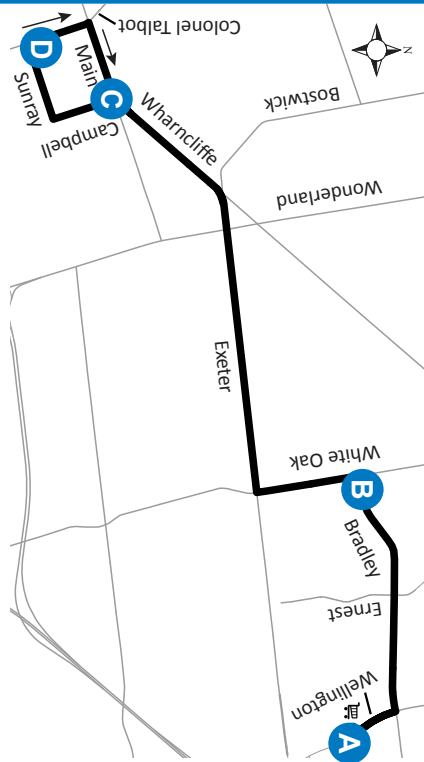

# 28 WHITE OAKS MALL- LAMBETH

**A** Timepoint

Shopping Centre

Route Direction

**Map Legend**

**Effective: September 6th, 2020**

519-451-1347  
www.londontransit.ca

# 28 WHITE OAKS MALL- LAMBETH

**A** Timepoint

Shopping Centre

Route Direction

**Map Legend**

**Effective: September 6th, 2020**

519-451-1347  
www.londontransit.ca

**ROUTE 28 - MONDAY TO FRIDAY**

SOUTHBOUND				NORTHBOUND			
White Oaks Mall	White Oak at Bradley	Main at Campbell	Sunray at Colonel Talbot	Sunray at Colonel Talbot	Main at Campbell	White Oak at Bradley	White Oaks Mall
<b>A</b>	<b>B</b>	<b>C</b>	<b>D</b>	<b>D</b>	<b>C</b>	<b>B</b>	<b>A</b>
LVS			ARR	LVS			ARR
-	-	-	-	-	-	6:26	6:32
6:35	6:41	6:49	6:51	6:51	6:53	7:01	7:07
7:14	7:20	7:28	7:31	7:31	7:33	7:41	7:47
7:54	8:00	8:08	8:11	8:11	8:13	8:21	8:27
8:34	8:40	8:48	8:51	8:51	8:54	9:02	9:08
9:14	9:20	9:28	9:31	9:31	9:34	9:42	9:48
9:54	10:00	10:08	10:11	10:11	10:14*	To Garage	
No Service Until PM							
-	-	-	-	-	-	2:36	2:42
2:48	2:54	3:02	3:05	3:05	3:08	3:16	3:22
3:28	3:34	3:42	3:45	3:45	3:48	3:56	4:02
4:08	4:14	4:22	4:25	4:25	4:28	4:36	4:42
4:48	4:54	5:02	5:05	5:05	5:08	5:16	5:22
5:28	5:34	5:42	5:45	5:45	5:48	5:56	6:02
6:08	6:14	6:22	6:25	6:25	6:28	6:36	6:42
6:48	6:54	7:02	7:05	7:05	7:08*	To Garage	