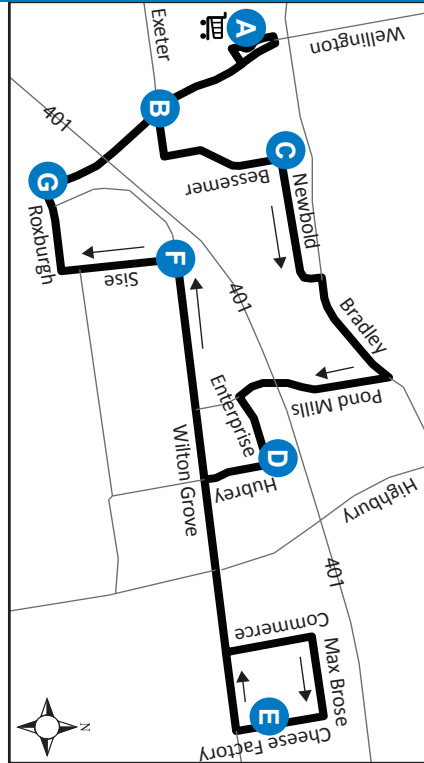

30 WHITE OAKS MALL - CHEESE FACTORY RD.

A Timepoint	Map Legend
Shopping Centre	Effective: September 6th, 2020
Route Direction	

519-451-1347
www.londontransit.ca

30 WHITE OAKS MALL - CHEESE FACTORY RD.

A Timepoint	Map Legend
Shopping Centre	Effective: September 6th, 2020
Route Direction	

519-451-1347
www.londontransit.ca

ROUTE 30 - MONDAY TO FRIDAY

EASTBOUND					WESTBOUND				
White Oaks Mall	Wellington at Exeter	Newbold at Bessemer	Hubrey at Enterprise	Cheese Factory Road	Cheese Factory Road	Wilton Grove at Sise	Roxborough at Wellington	Wellington at Exeter	White Oaks Mall
A	B	C	D	E	E	F	G	B	A
LVS				ARR	LVS				ARR
6:32	6:34	6:37	6:43	6:48	6:48	6:54	6:56	6:59	7:02
7:12	7:14	7:17	7:23	7:28	7:28	7:34	7:36	7:39	7:42
7:52	7:54	7:57	8:03	8:08	8:08	8:14	8:16	8:19	8:22
8:32	8:34	8:37	8:43	8:48	8:48	8:54	8:56	8:59	9:02
9:12	9:14	9:17	9:23	9:28	9:28	9:34	9:36	9:39	9:42
9:52	9:54	9:57	10:03	10:08	10:08	10:14	10:16	10:19	10:22
10:32	10:34	10:37	10:43	10:48	10:48	10:54	10:56	10:59	11:02*
No Service Until PM									
2:30	2:32	2:35	2:41	2:46	2:46	2:52	2:54	2:57	3:00
3:10	3:12	3:15	3:21	3:26	3:26	3:32	3:34	3:37	3:40
3:50	3:52	3:55	4:01	4:06	4:06	4:12	4:14	4:17	4:20
4:30	4:32	4:35	4:41	4:46	4:46	4:52	4:54	4:57	5:00
5:10	5:12	5:15	5:21	5:26	5:26	5:32	5:34	5:37	5:40
5:50	5:52	5:55	6:01	6:06	6:06	6:12	6:14	6:17	6:20
6:25	6:27	6:30	6:36	6:41	6:41	6:47	6:49	6:52	6:55*