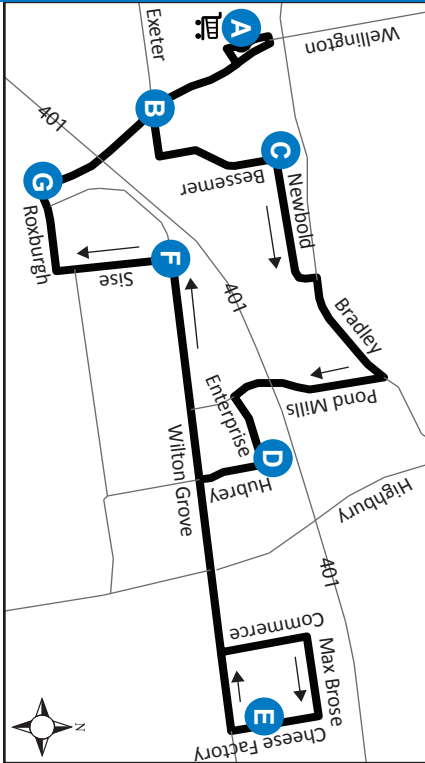

30 WHITE OAKS MALL - CHEESE FACTORY RD.

A Timepoint	Map Legend
Shopping Centre	Effective: September 6th, 2020
Route Direction	

519-451-1347
www.londontransit.ca

30 WHITE OAKS MALL - CHEESE FACTORY RD.

A Timepoint	Map Legend
Shopping Centre	Effective: September 6th, 2020
Route Direction	

519-451-1347
www.londontransit.ca

ROUTE 30 - MONDAY TO FRIDAY

EASTBOUND					WESTBOUND				
White Oaks Mall	Wellington at Exeter	Newbold at Bessemer	Hubrey at Enterprise	Cheese Factory Road	Cheese Factory Road	Wilton Grove at Sise	Roxborough at Wellington	Wellington at Exeter	White Oaks Mall
A	B	C	D	E	E	F	G	B	A
LVS				ARR	LVS				ARR
6:32	6:34	6:37	6:43	6:48	6:48	6:54	6:56	6:59	7:02
7:12	7:14	7:17	7:23	7:28	7:28	7:34	7:36	7:39	7:42
7:52	7:54	7:57	8:03	8:08	8:08	8:14	8:16	8:19	8:22
8:32	8:34	8:37	8:43	8:48	8:48	8:54	8:56	8:59	9:02
9:12	9:14	9:17	9:23	9:28	9:28	9:34	9:36	9:39	9:42
9:52	9:54	9:57	10:03	10:08	10:08	10:14	10:16	10:19	10:22
10:32	10:34	10:37	10:43	10:48	10:48	10:54	10:56	10:59	11:02*
No Service Until PM									
2:30	2:32	2:35	2:41	2:46	2:46	2:52	2:54	2:57	3:00
3:10	3:12	3:15	3:21	3:26	3:26	3:32	3:34	3:37	3:40
3:50	3:52	3:55	4:01	4:06	4:06	4:12	4:14	4:17	4:20
4:30	4:32	4:35	4:41	4:46	4:46	4:52	4:54	4:57	5:00
5:10	5:12	5:15	5:21	5:26	5:26	5:32	5:34	5:37	5:40
5:50	5:52	5:55	6:01	6:06	6:06	6:12	6:14	6:17	6:20
6:25	6:27	6:30	6:36	6:41	6:41	6:47	6:49	6:52	6:55*