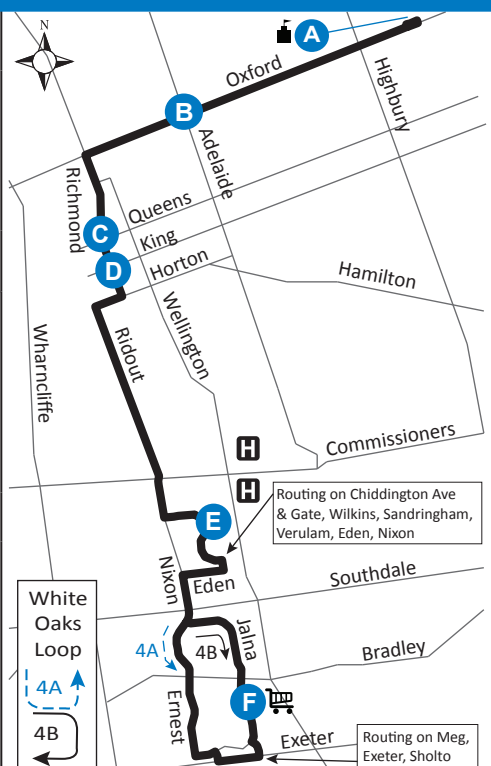

4

FANSHAWE COLLEGE - WHITE OAKS MALL

H	A	Map Legend
Hospital	Timepoint	Shopping Centre
		Effective: September 6th, 2020
		College/ University
		Route Direction

519-451-1347
www.londontransit.ca

4

FANSHAWE COLLEGE - WHITE OAKS MALL

LEGEND

+	Route Change	*	Bus into Garage
6:08/6:38	Bus goes into service at Southdale and Ernest, 7 minutes earlier for 4A routing		

use realtime.londontransit.ca for up-to-date arrivals