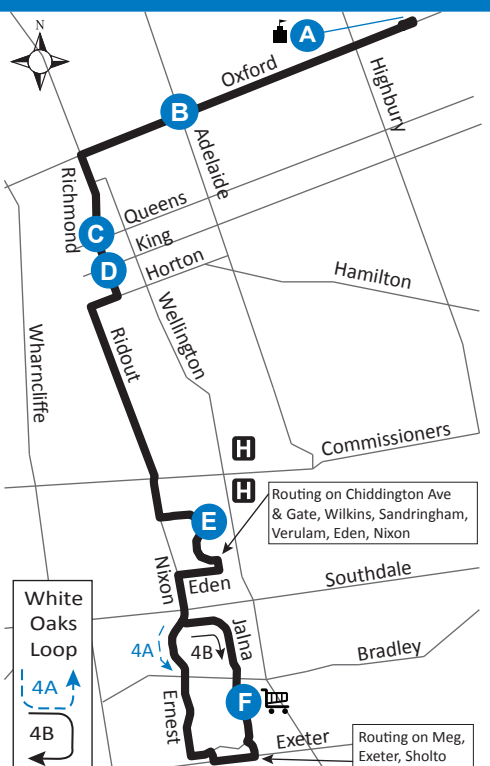

4

FANSHAWE COLLEGE - WHITE OAKS MALL

H	A	Map Legend
Hospital	Timepoint	Shopping Centre
		Effective: September 6th, 2020
		College/ University
		Route Direction

519-451-1347
www.londontransit.ca

4

FANSHAWE COLLEGE - WHITE OAKS MALL

LEGEND

+	Route Change	*	Bus into Garage
6:08/6:38	Bus goes into service at Southdale and Ernest, 7 minutes earlier for 4A routing		

use realtime.londontransit.ca for up-to-date arrivals