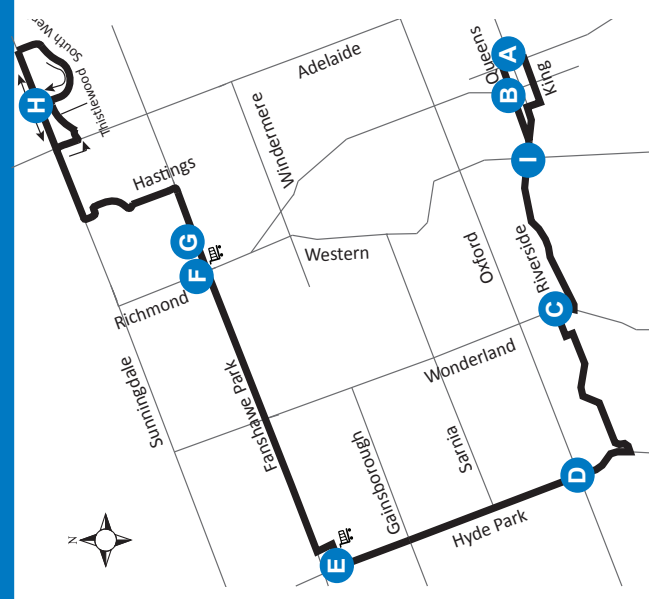

19 DOWNTOWN-STONEY CREEK

Map Legend
 A Timepoint
 ↑ Route Direction 19 Service Notes
 Effective: November 29th, 2020
 Shopping Centre
 519-451-1347
 www.londontransit.ca
 London transit

19 DOWNTOWN-STONEY CREEK

Map Legend
 A Timepoint
 ↑ Route Direction 19 Service Notes
 Effective: November 29th, 2020
 Shopping Centre
 519-451-1347
 www.londontransit.ca
 London transit

use realtime.londontransit.ca for up-to-date arrivals

LEGEND

*	Bus into Garage	+	Route Change
0:00	Bus goes into service at Blackwater east of Adelaide 2min earlier		