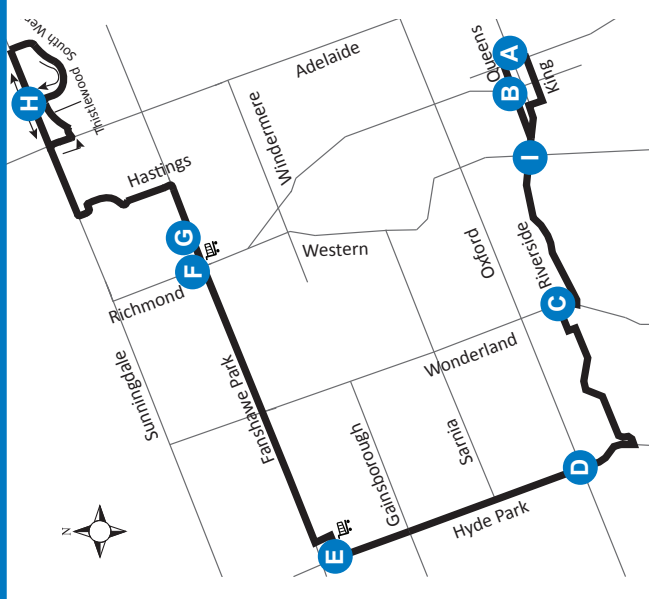

19 DOWNTOWN-STONEY CREEK

Map Legend
 A Timepoint
 ↑ Route Direction 19 Service Notes
 Effective: November 29th, 2020
 Shopping Centre
 519-451-1347
 www.londontransit.ca
 London transit

19 DOWNTOWN-STONEY CREEK

Map Legend
 A Timepoint
 ↑ Route Direction 19 Service Notes
 Effective: November 29th, 2020
 Shopping Centre
 519-451-1347
 www.londontransit.ca
 London transit

use realtime.londontransit.ca for up-to-date arrivals

LEGEND

*	Bus into Garage	+	Route Change
0:00	Bus goes into service at Blackwater east of Adelaide 2min earlier		