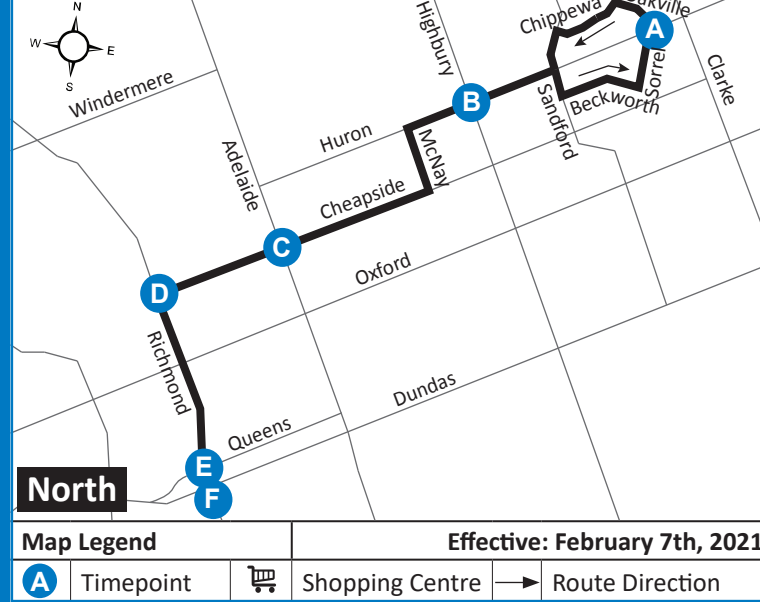

15 HURON HEIGHTS - WESTMOUNT MALL

519-451-1347
www.londontransit.ca

15 HURON HEIGHTS - WESTMOUNT MALL

519-451-1347
www.londontransit.ca

use realtime.londontransit.ca for up-to-date arrivals

ROUTE 15 - MONDAY TO FRIDAY