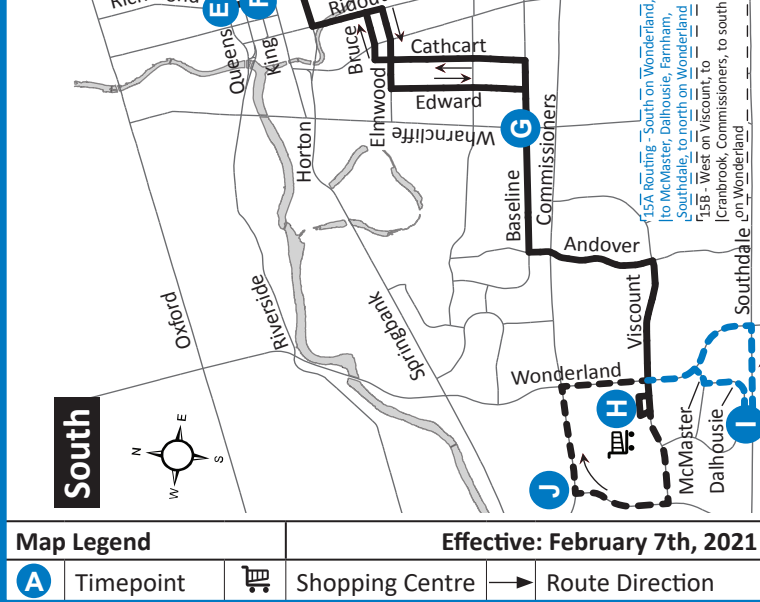

15 HURON HEIGHTS - WESTMOUNT MALL

519-451-1347
www.londontransit.ca

15 HURON HEIGHTS - WESTMOUNT MALL

519-451-1347
www.londontransit.ca

use realtime.londontransit.ca for up-to-date arrivals

ROUTE 15 - MONDAY TO FRIDAY