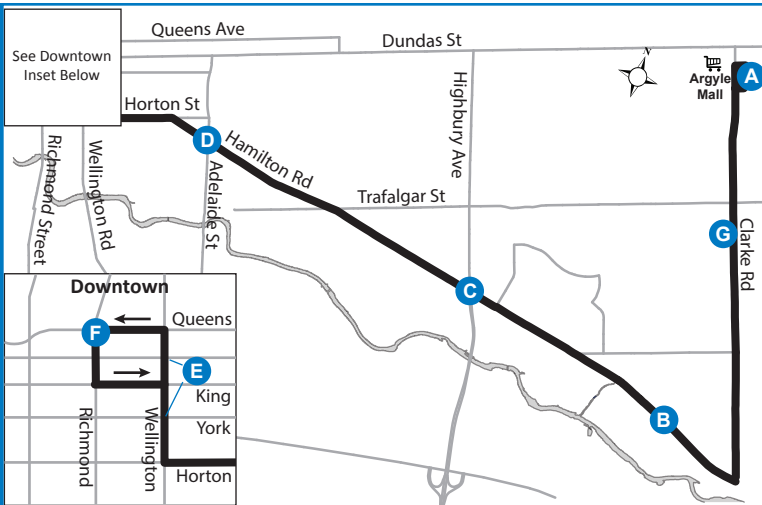

DOWNTOWN - ARGYLE MALL

3

Map Legend

Effective: February 7th, 2021

- A** Timepoint
- Shopping Centre
- Route Direction

519-451-1347
www.londontransit.ca

ROUTE 3 - MONDAY TO FRIDAY

use realtime.londontransit.ca for up-to-date arrivals

ROUTE 3 - SUNDAY / HOLIDAY

WESTBOUND						EASTBOUND				
Argyle Mall	Hamilton at River Run	Hamilton at Highbury	Hamilton at Adelaide	Wellington at Dundas	Richmond at Queens	Wellington at York	Hamilton at Adelaide	Hamilton at Highbury	Clarke at Charterhouse	Argyle Mall
A	B	C	D	E	F	E	D	C	G	A
LVS										ARR
8:49	8:58	9:03	9:11	9:16	9:19	9:22	9:27	9:34	9:42	9:46*
9:36	9:45	9:50	9:58	10:03	10:06	10:09	10:14	10:21	10:29	10:33*
10:23	10:32	10:37	10:45	10:50	10:53	10:56	11:01	11:08	11:16	11:20*
11:10	11:19	11:24	11:32	11:37	11:40	11:43	11:48	11:55	12:03	12:08*
11:56	12:06	12:11	12:19	12:24	12:27	12:30	12:35	12:42	12:51	15:56*
12:43	12:53	12:58	13:06	13:11	13:14	13:17	13:22	13:29	13:38	13:43*
13:30	13:40	13:45	13:53	13:58	14:01	14:04	14:09	14:16	14:25	14:30*
14:17	14:27	14:32	14:40	14:45	14:48	14:51	14:56	15:03	15:12	15:17*
15:04	15:14	15:19	15:27	15:32	15:35	15:38	15:43	15:50	15:59	16:04*
15:51	16:01	16:06	16:14	16:19	16:22	16:25	16:30	16:37	16:46	16:51*
16:39	16:49	16:54	17:02	17:07	17:09	17:12	17:17	17:24	17:33	17:37*
17:28	17:37	17:41	17:49	17:54	17:56	17:59	18:04	18:11	18:20	18:24*
18:15	18:24	18:28	18:36	18:41	18:43	18:46	18:51	18:58	19:07	19:11
19:22	19:31	19:35	19:43	19:48	19:50	19:53	19:58	20:05	20:14	20:18
20:22	20:31	20:35	20:43	20:48	20:50	20:53	20:58	21:05	21:14	21:18
21:22	21:31	21:35	21:43	21:48	21:50	21:53	21:58	22:05	22:13	22:16*