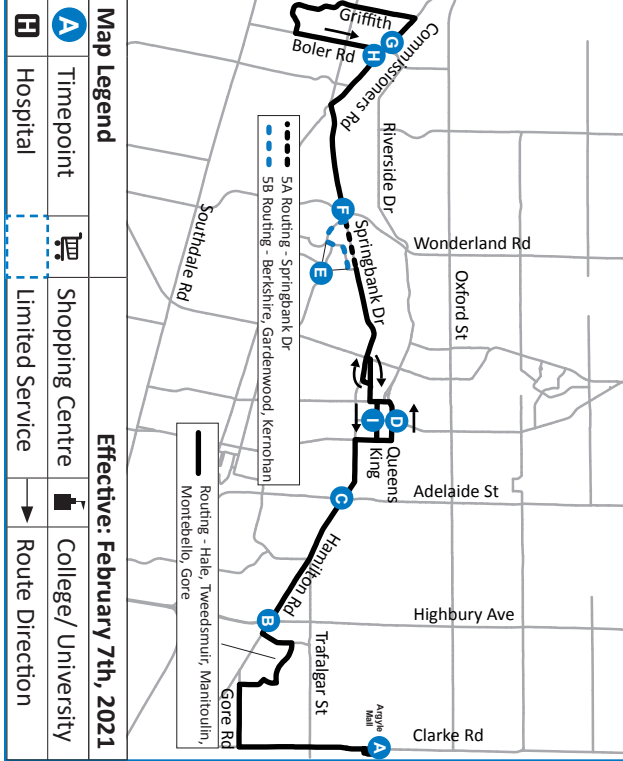

5

BYRON - ARGYLE MALL

519-451-1347
www.londontransit.ca

5