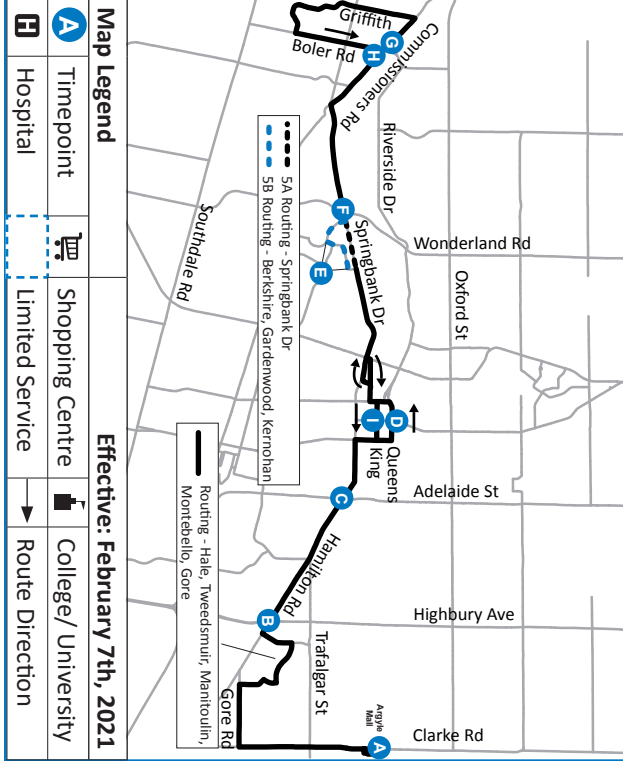

BYRON - ARGYLE MALL

519-451-1347
www.londontransit.ca

ROUTE 5 - MONDAY TO FRIDAY